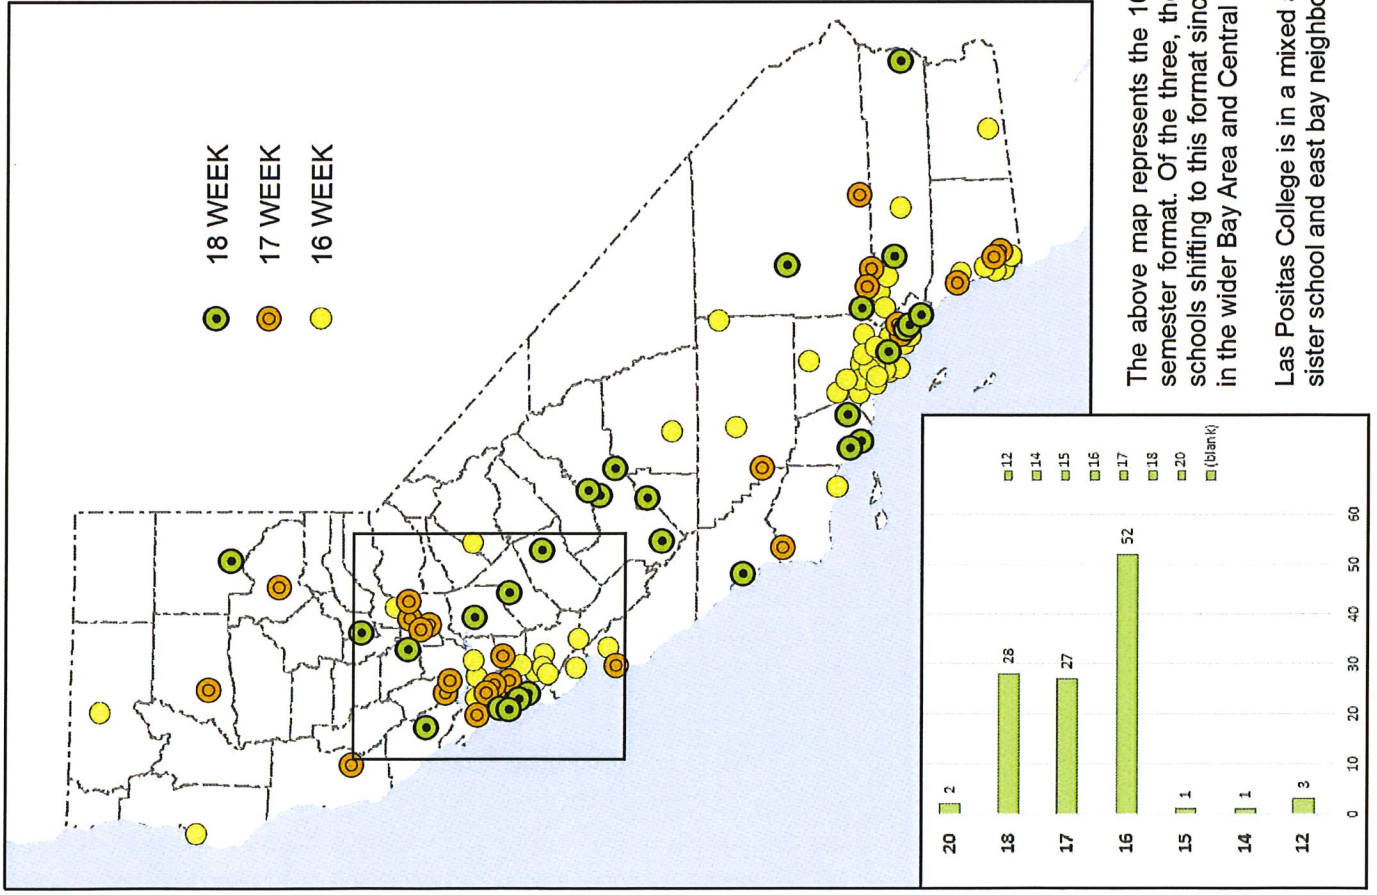

California Community Colleges Semester Formats

The above map represents the 107 out of 114 community colleges in California which offer a 16-, 17-, or 18-week semester format. Of the three, the 16 week is most common at 48.5%. This was not necessarily the case with 21 schools shifting to this format since 2000. The majority 16-week schools are located in Southern California, however in the wider Bay Area and Central Valley, the distribution is more evenly split (16-(13); 17-(14); 18-(10)).

Las Positas College is in a mixed area that has 16-week schools to the north and south, 18-week to the east, and our sister school and east bay neighbors on a 17-week schedule.