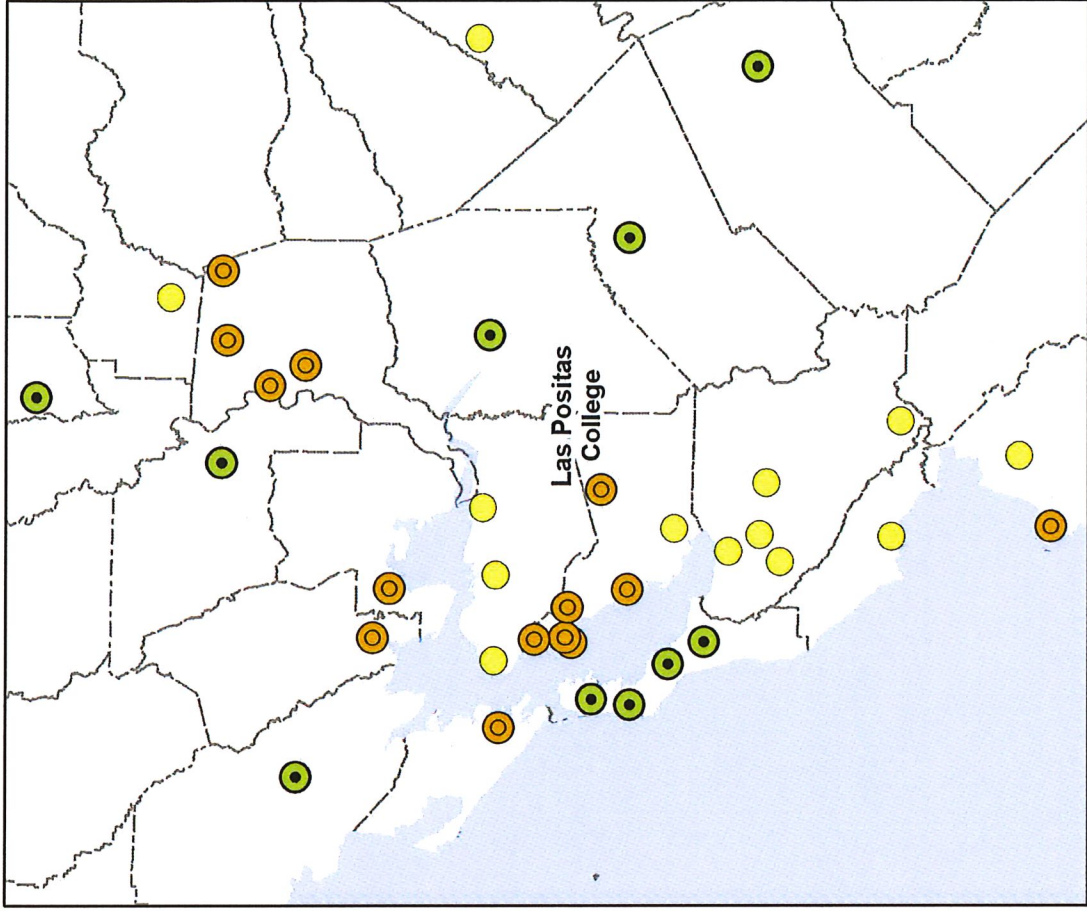

California Community Colleges Semester Formats

The above map represents the 107 out of 114 community colleges in California which offer a 16-, 17-, or 18-week semester format. Of the three, the 16 week is most common at 48.5%. This was not necessarily the case with 21 schools shifting to this format since 2000. The majority 16-week schools are located in Southern California, however in the wider Bay Area and Central Valley, the distribution is more evenly split (16-(13); 17-(14); 18-(10)).

Las Positas College is in a mixed area that has 16-week schools to the north and south, 18-week to the east, and our sister school and east bay neighbors on a 17-week schedule.