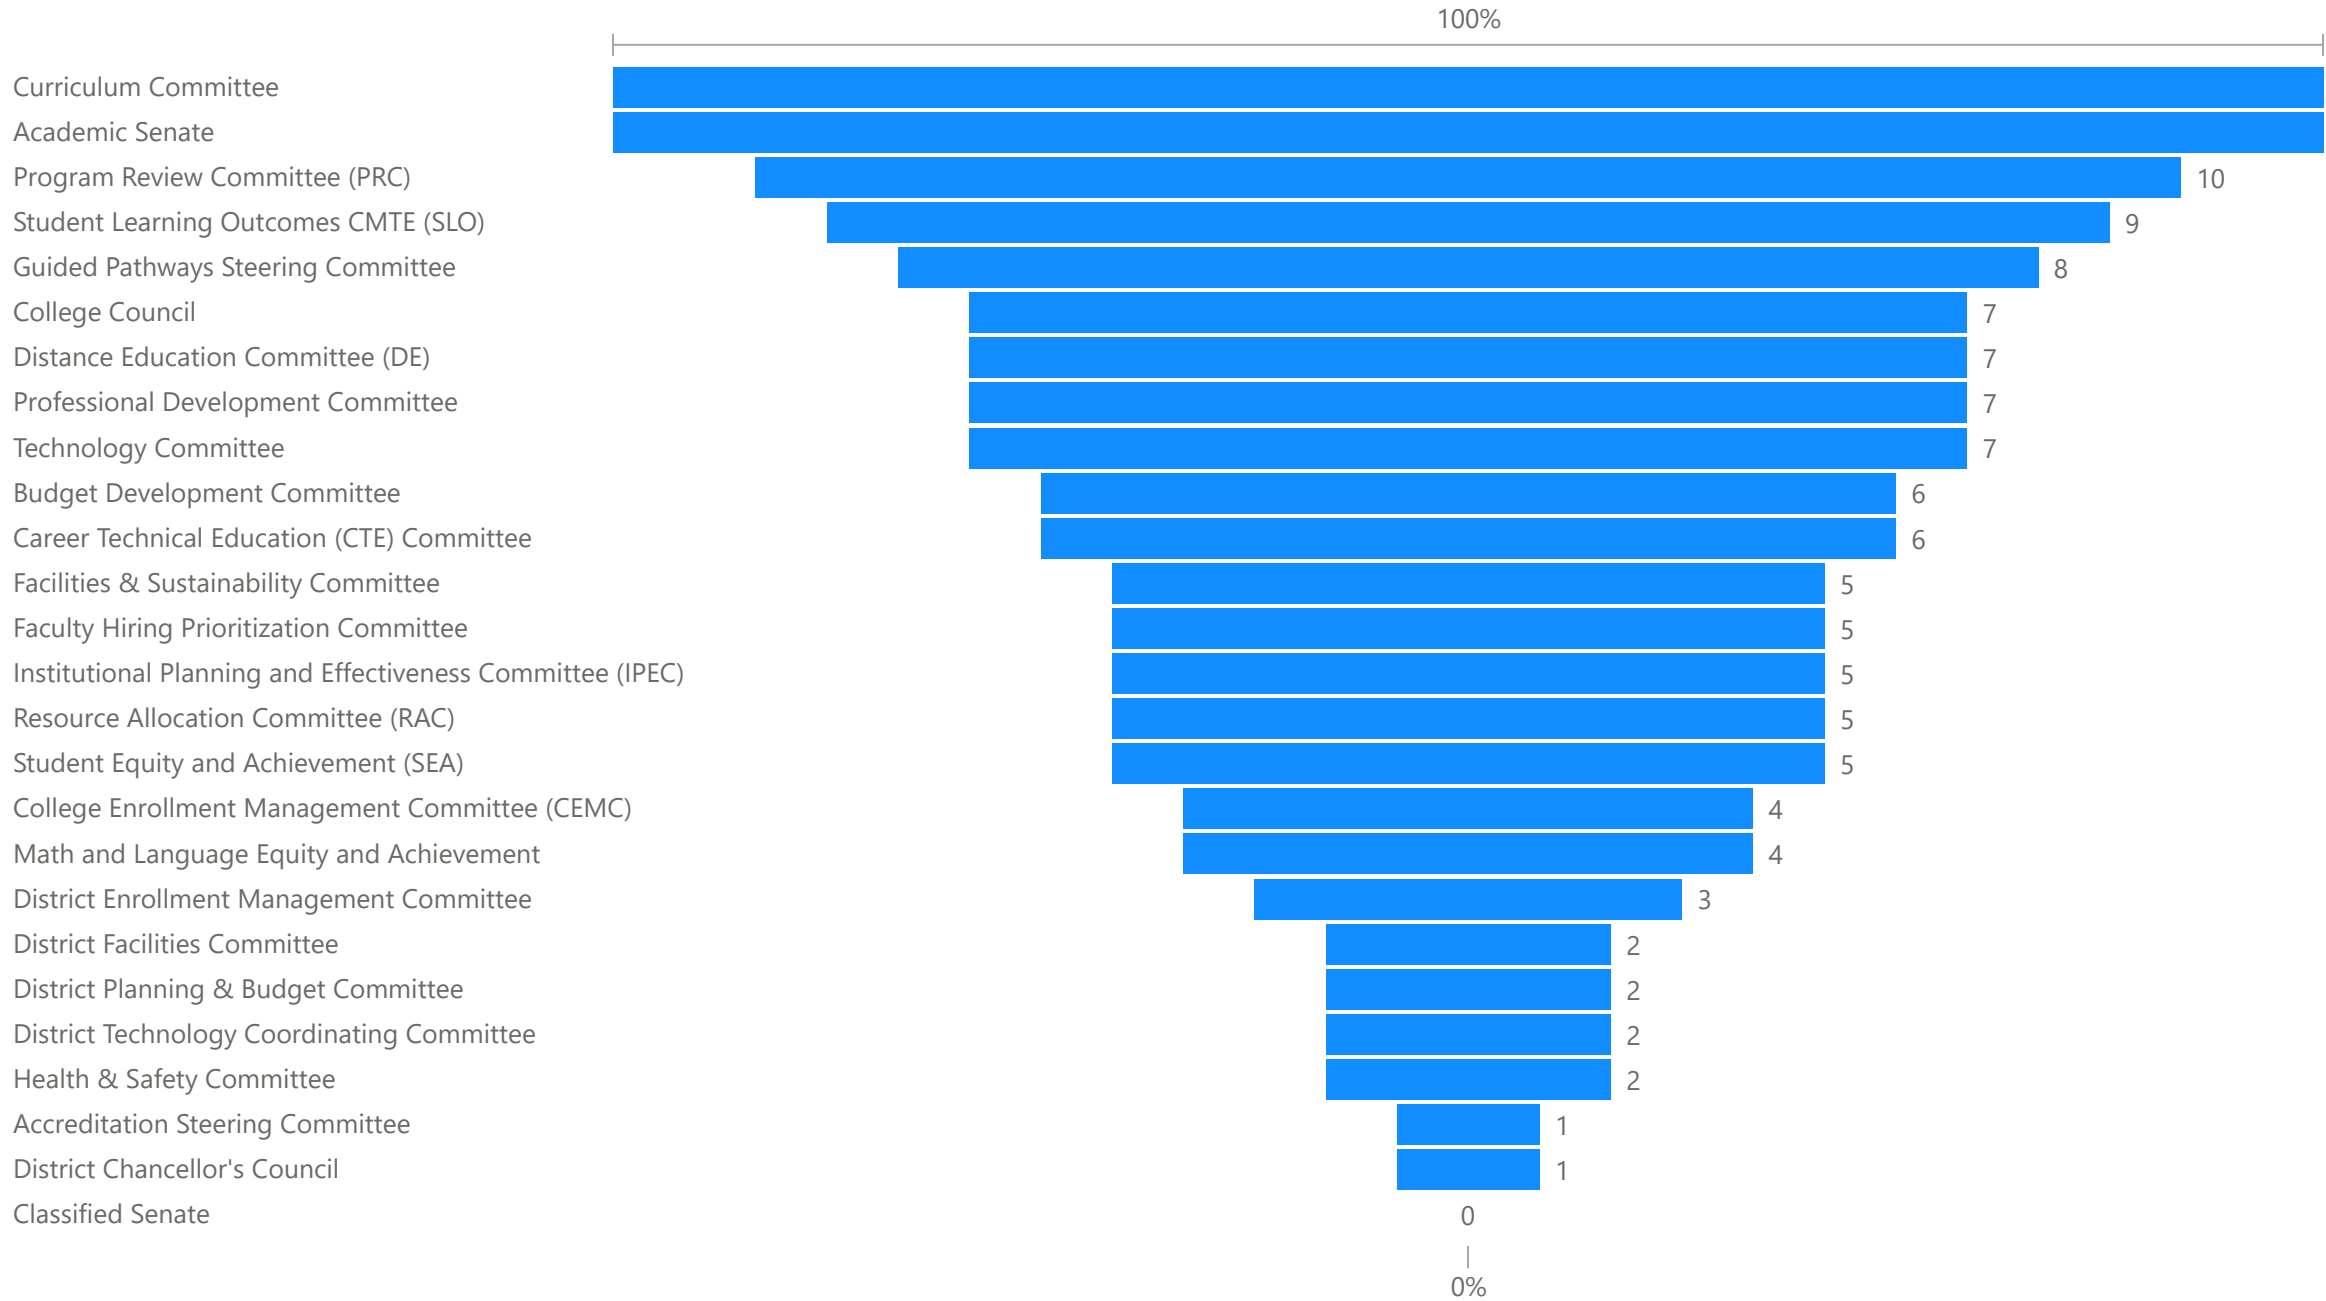

Count of rank by rank and reporting

Sum of Faculty by name of group

Sum of rank and Sum of Faculty by name of group

● Sum of rank ● Sum of Faculty

Sum of Faculty and Sum of hours_yr by reporting

● Sum of Faculty ● Sum of hours_yr

Sum of hours_yr and Sum of Faculty by rank

● Sum of hours_yr ● Sum of Faculty