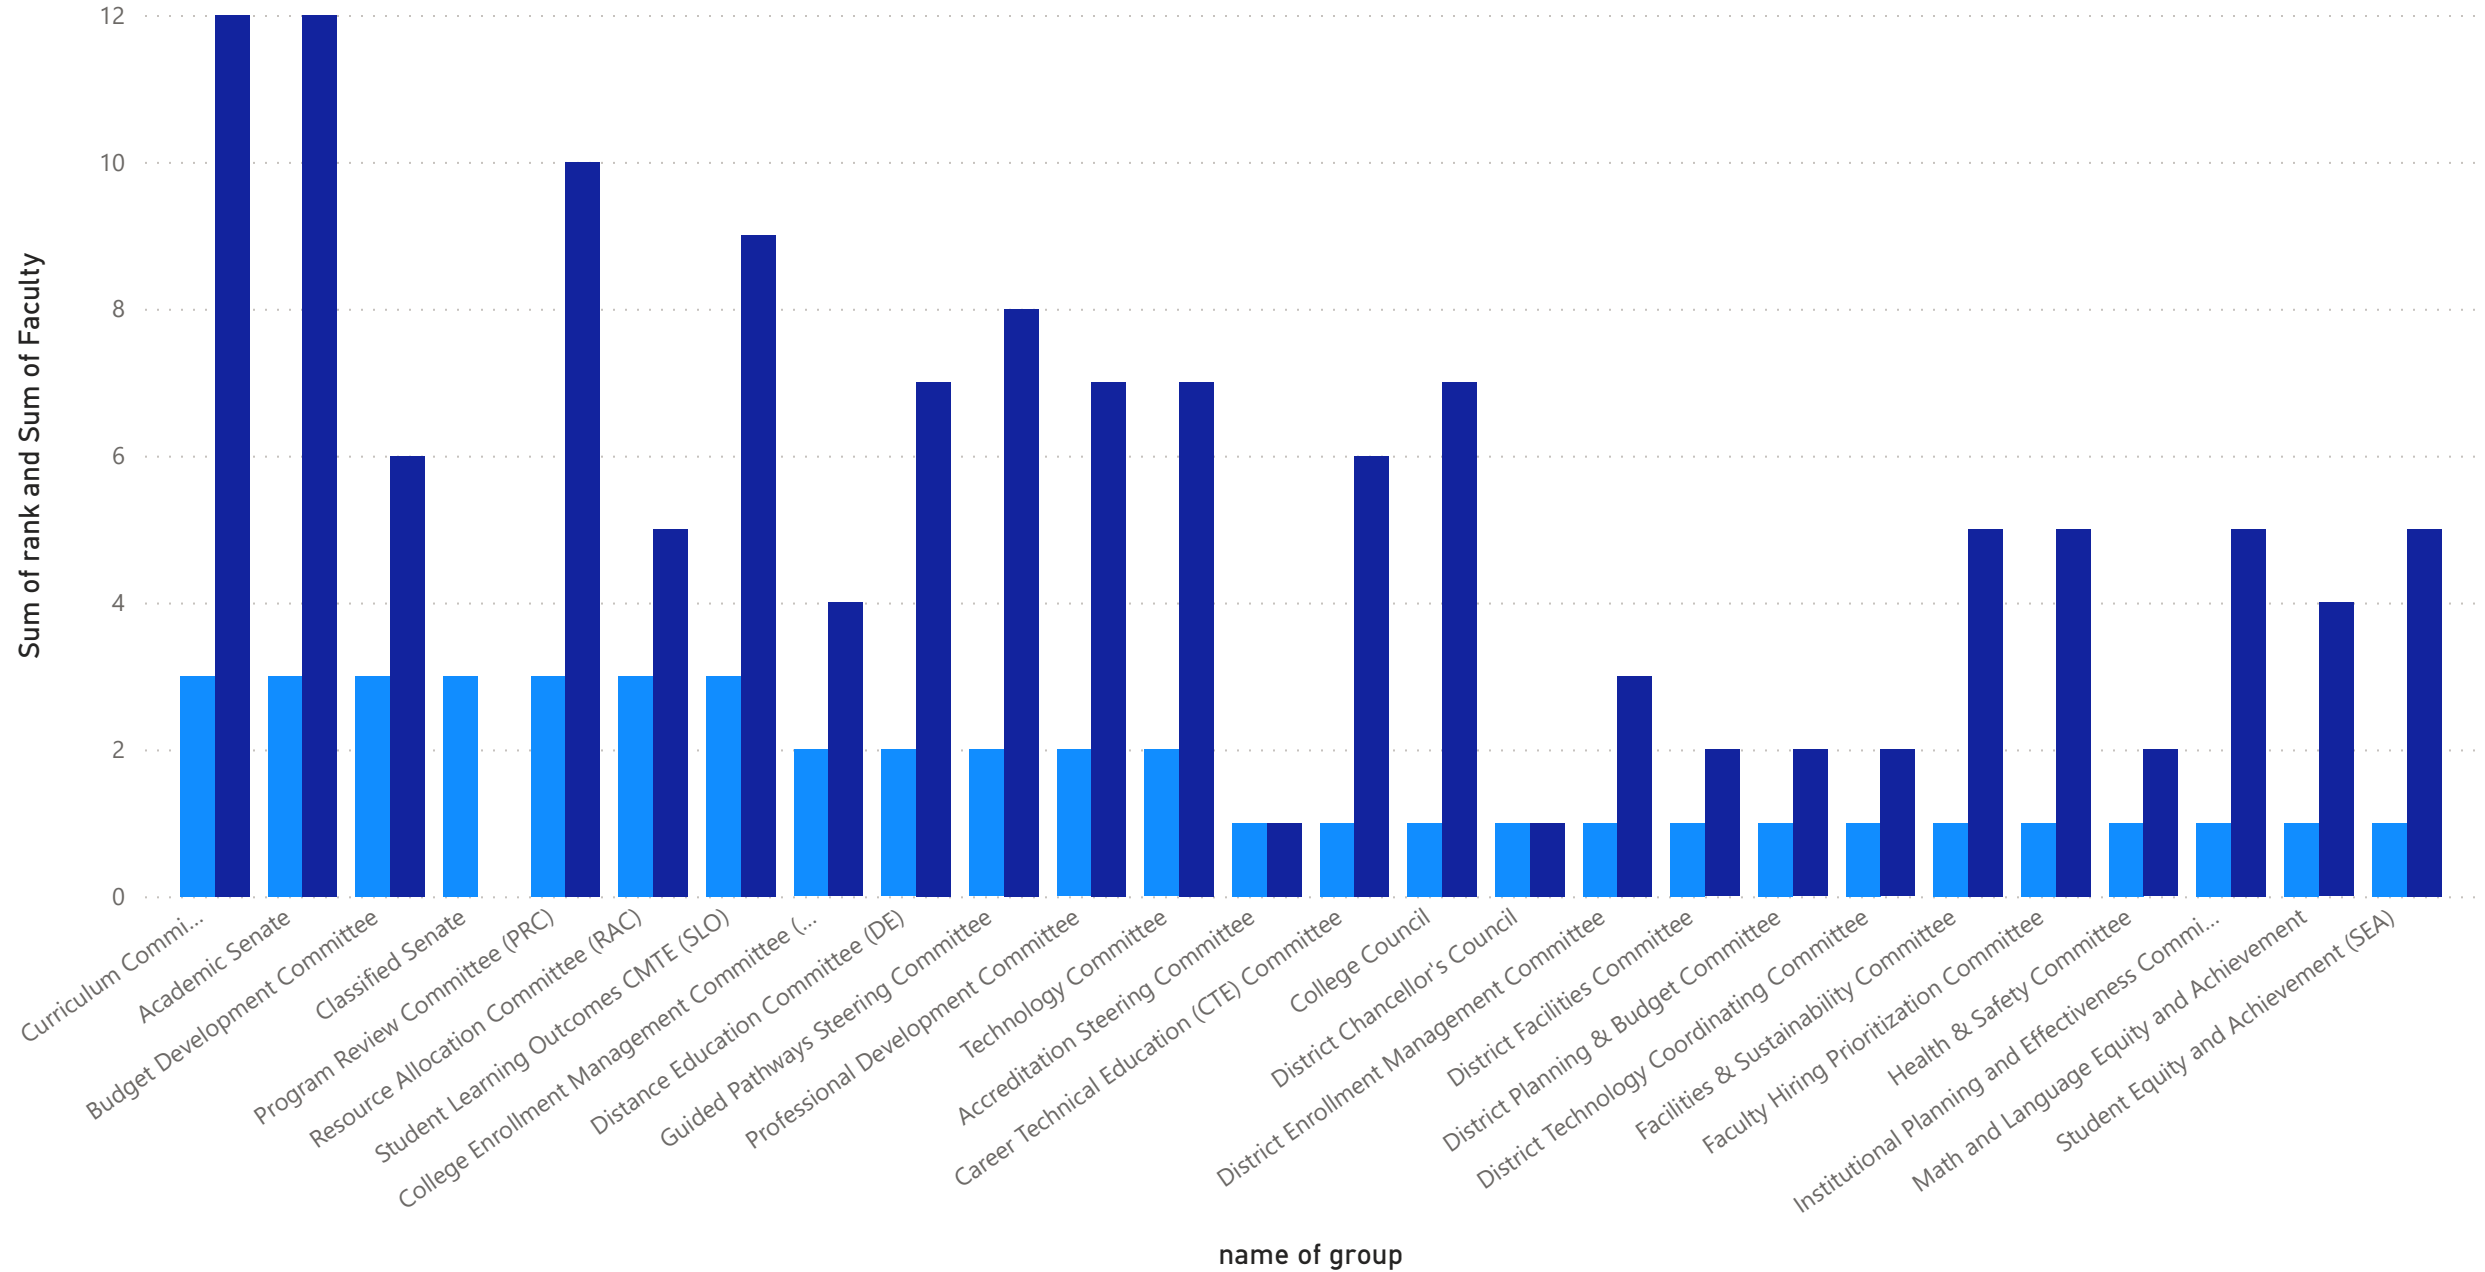

Count of rank by rank and reporting

Sum of Faculty by name of group

Sum of rank and Sum of Faculty by name of group

● Sum of rank ● Sum of Faculty

Sum of Faculty and Sum of hours_yr by reporting

● Sum of Faculty ● Sum of hours_yr

Sum of hours_yr and Sum of Faculty by rank

● Sum of hours_yr ● Sum of Faculty