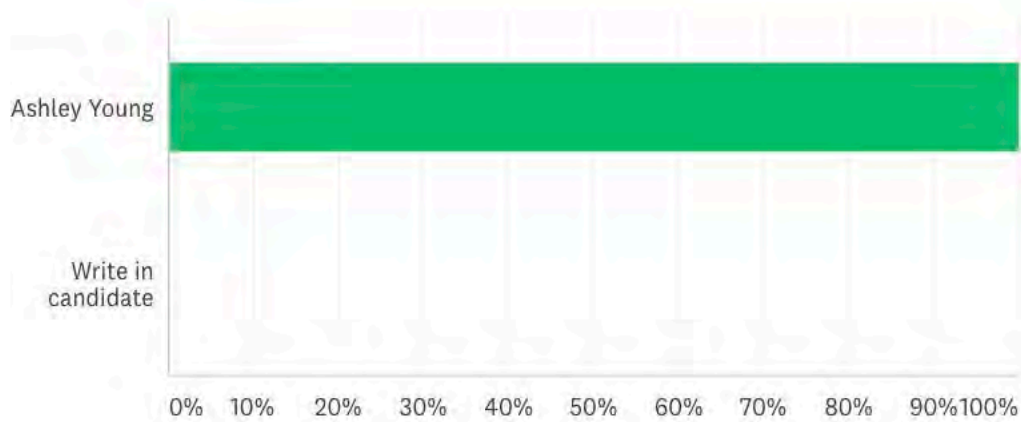

TOTAL

33

Q4

Customize

Save as

Academic Senate Treasurer

Answered: 33 Skipped: 0

ANSWER CHOICES

RESPONSES

▼ Ashley Young	100.00%	33
▼ Write in candidate	Responses 0.00%	0

TOTAL

33