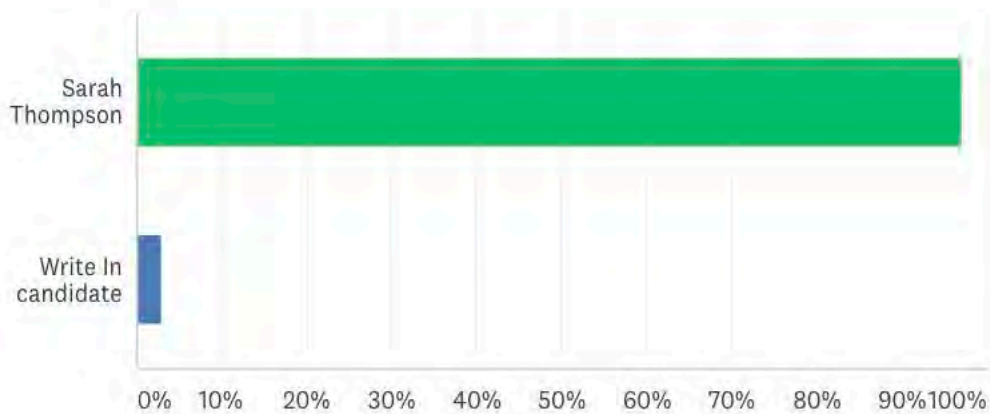

Q1

Customize

Save as ▾

Academic Senate President

Answered: 33 Skipped: 0

ANSWER CHOICES ▾

RESPONSES ▾

▾ Sarah Thompson

96.97%

32

▾ Write In candidate

Responses

3.03%

1

TOTAL

33