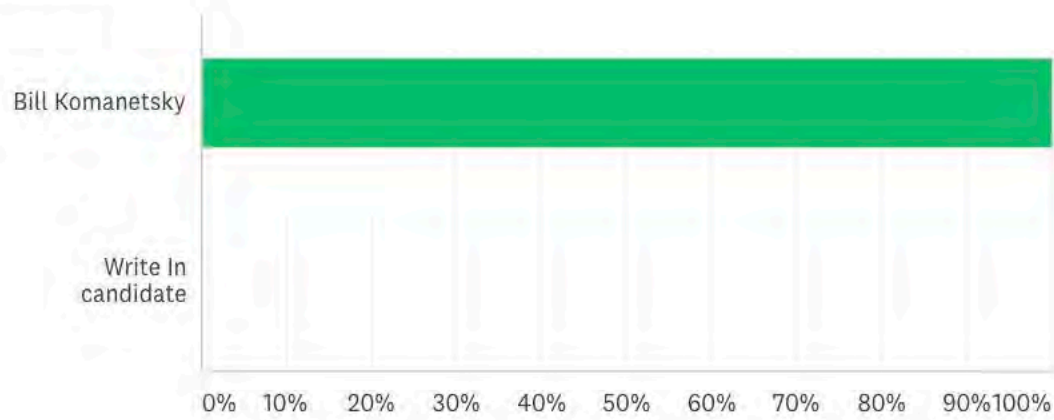

Q3

Customize

Save as

Academic Senate Secretary

Answered: 33 Skipped: 0

ANSWER CHOICES

RESPONSES

▼ Bill Komanetsky	100.00%	33
▼ Write In candidate	Responses 0.00%	0

RESPONSES

▼ Ashley Young	100.00%	33
▼ Write in candidate	Responses 0.00%	0

TOTAL

33