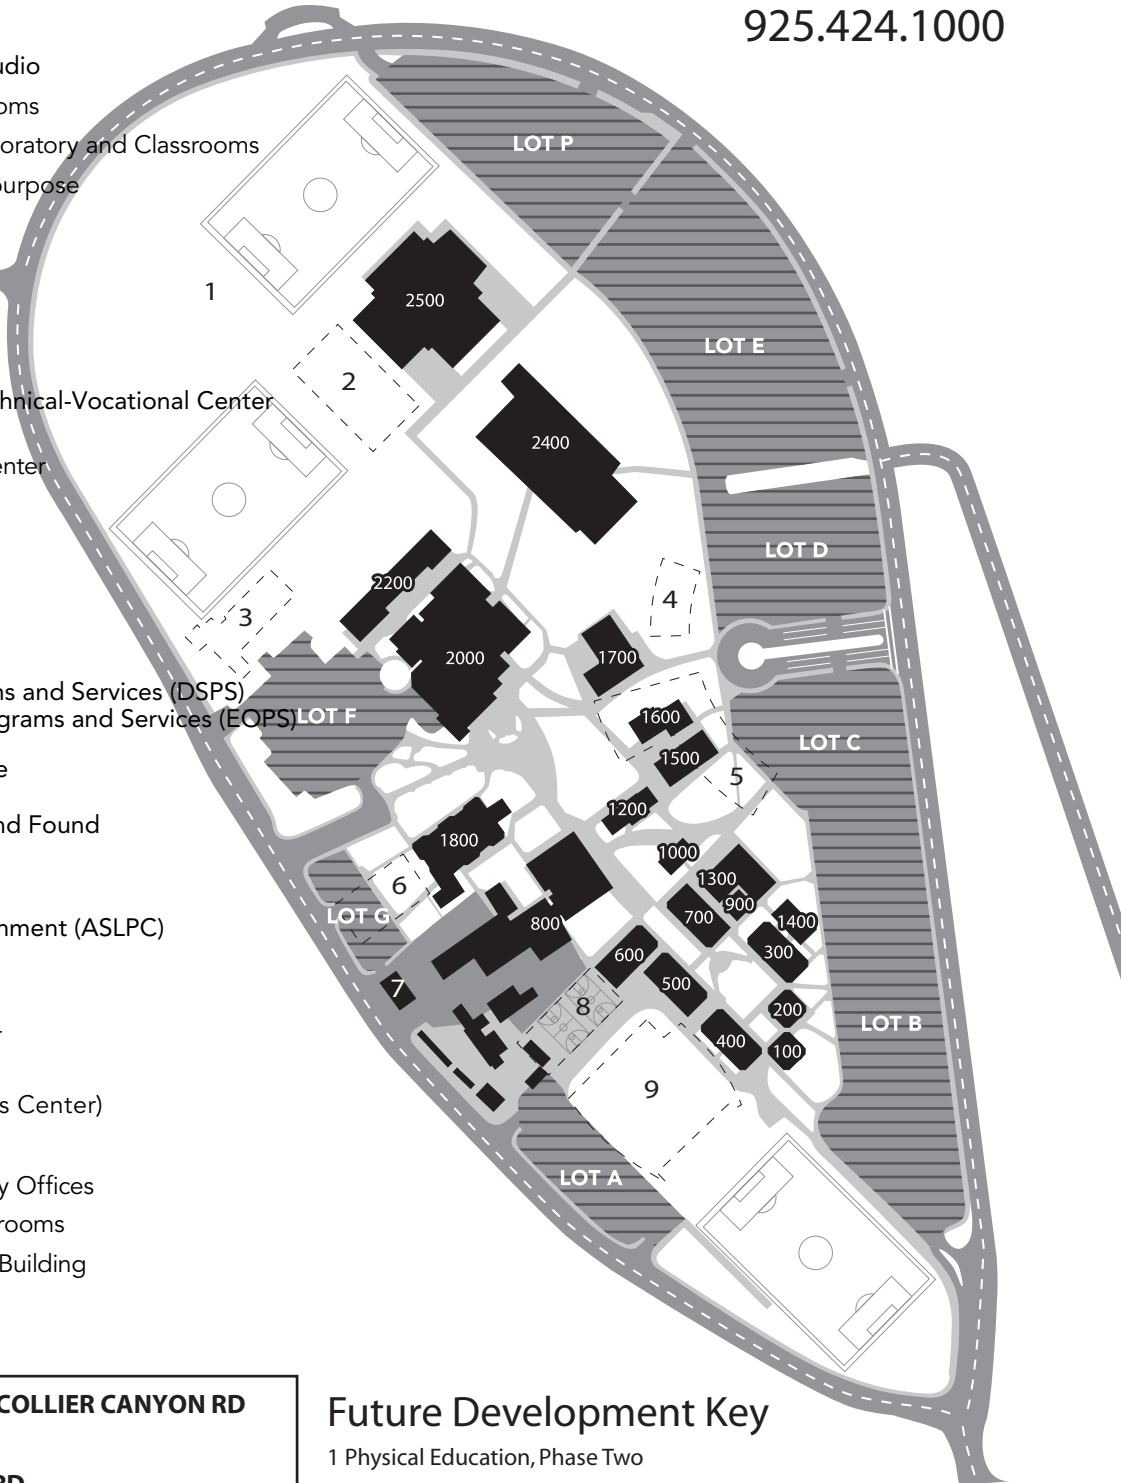

Key to Buildings

100	Administration
200	Classrooms
300	Communications and Arts LPC Express Photography Studio ... Visual Communications Studio
400	English Center and Classrooms
500	Fine Arts, Mathematics Laboratory and Classrooms
600	Performing Arts and Multipurpose
700	Student Services Admissions & Records Counseling Center Classrooms
800	Multi-Purpose Little Theater. Computer Laboratory, Technical-Vocational Center Automotive Laboratory
1000	Assessment and Tutorial Center
1200	Integrated Learning Center
1300	Bookstore
1320	Faculty Offices
1400	Classrooms
1500	Student Services Disabled Students Programs and Services (DSPS) Extended Opportunity Programs and Services (EOPS) Financial Aid Office .. International Student Office
1600	Campus Safety and Lost and Found Staff Lounge
1700	Student Center Associated Student Government (ASLPC) Cafeteria Health Center
1800	Science/Technology Center Faculty Offices
2000	Library (Learning Resources Center) Faculty Offices
2100	Academic Deans and Faculty Offices
2200	Computer Laboratory, Classrooms
2400	Multi-Disciplinary Education Building
2500	Physical Education Complex

Las Positas College

3033 Collier Canyon Road
Livermore, CA 94551
925.424.1000

EXIT: AIRWAY BLVD toward CA-84/COLLIER CANYON RD

Turn RIGHT onto N CANYONS PKY

Turn LEFT onto COLLIER CANYON RD

Las Positas College entrance is on your RIGHT

Future Development Key

- 1 Physical Education, Phase Two
- 2 Pool
- 3 Child Development Center
- 4 Central Administrative Services
- 5 Student Services
- 6 Science Technology Classrooms & Lab
- 7 Information Technology Center
- 8 Classrooms and Lecture
- 9 College Center for the Arts