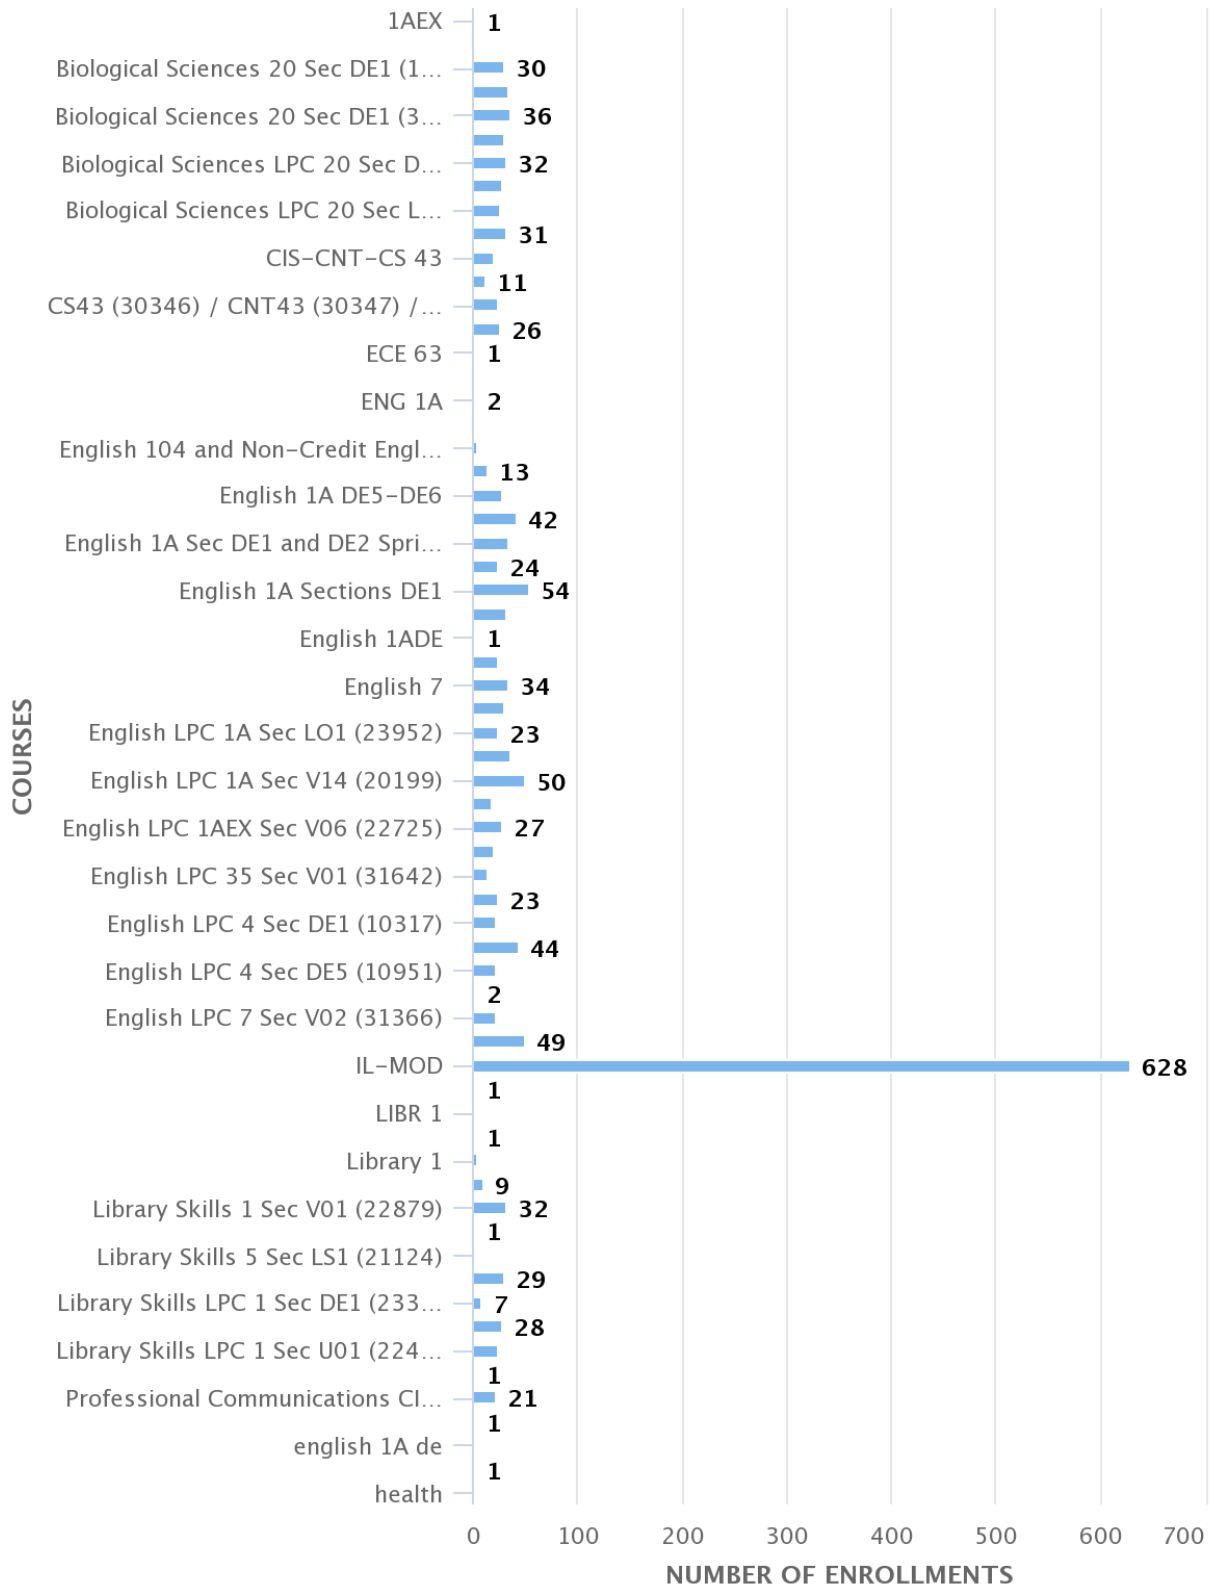

Credo InfoLit Modules – Course Participation

Credo InfoLit Modules – Student Success