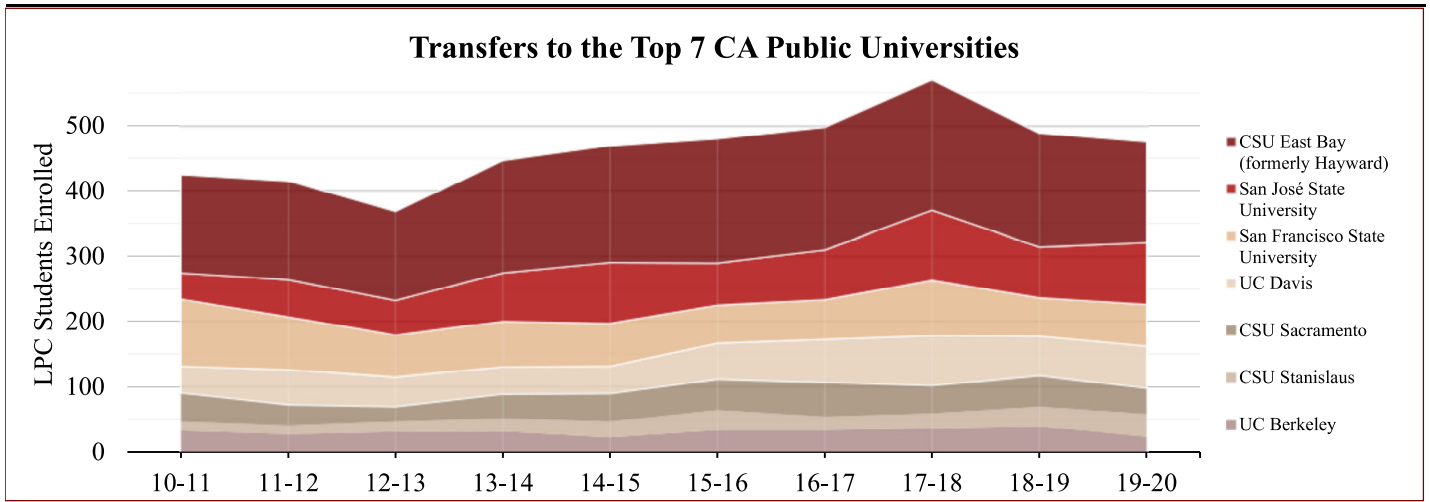

Las Positas Transfers to CA Public Universities: Academic Years 2009-10 to 2019-20

Transfers from Las Positas College (LPC) to all California public universities are shown below for the last 10 years. LPC students most frequently transferred to CSU East Bay, San José State, San Francisco State, UC Davis, CSU Sacramento, CSU Stanislaus, and UC Berkeley. Over seventy percent of all LPC transfers to one of these California public universities in 2019-20.

CA Public Universities	10-11	11-12	12-13	13-14	14-15	15-16	16-17	17-18	18-19	19-20
CSU East Bay (formerly Hayward)	150	151	136	171	178	190	188	199	175	155
San José State University	41	57	53	75	94	65	77	107	78	95
San Francisco State University	103	81	64	70	66	59	61	85	59	64
UC Davis	40	53	45	41	41	54	65	76	60	64
CSU Sacramento	44	32	23	37	43	47	52	42	47	39
CSU Stanislaus	14	13	16	20	24	31	21	23	30	35
UC Berkeley	33	28	31	32	23	34	34	37	40	24
UC San Diego	18	14	12	12	11	20	28	35	15	22
CSU Chico	9	10	12	7	10	7	17	11	21	21
UC Santa Cruz	17	18	17	10	10	15	13	20	23	19
Sonoma State University	2	5	7	3	9	3	11	12	16	19
UC Los Angeles	11	12	10	3	10	9	15	14	22	16
CSU Long Beach	9	5	4	8	10	5	9	7	14	15
UC Santa Barbara	4	7	8	1	14	14	9	9	6	10
CSU Monterey Bay	5	6	9	7	2	12	14	8	8	10
San Diego State University	11	10	7	18	15	12	14	25	14	9
UC Irvine	1	6	9	12	5	5	12	5	6	9
Humboldt State University	4	5	6	3	7	14	14	16	13	8
CSU Fullerton	5	9	9	5	6	11	7	7	12	6
UC Riverside	1	~	~	2	0	1	~	3	3	5
CA Polytechnic, San Luis Obispo	3	2	1	0	8	9	6	6	7	4
CA Polytechnic, Pomona	1	2	2	1	5	4	3	2	11	3
CSU Channel Islands	2	1	2	4	2	3	3	1	1	3
CSU San Marcos	1	1	0	0	0	0	1	0	1	3
CSU Northridge	6	7	8	8	9	4	1	1	1	2
CSU Los Angeles	5	~	~	3	4	3	~	5	5	2
CA Maritime Academy	5	3	3	2	1	1	1	0	2	1
CSU Fresno	0	0	1	2	0	2	0	0	5	1
CSU Bakersfield	1	1	0	0	1	0	0	2	2	1
UC Merced	1	1	2	1	1	3	3	0	2	0
CSU Dominguez Hills	2	0	0	3	1	2	2	2	0	0
CSU San Bernardino	1	0	1	0	2	0	0	0	0	0
Total LPC Transfers	550	543	501	561	612	639	683	760	699	665