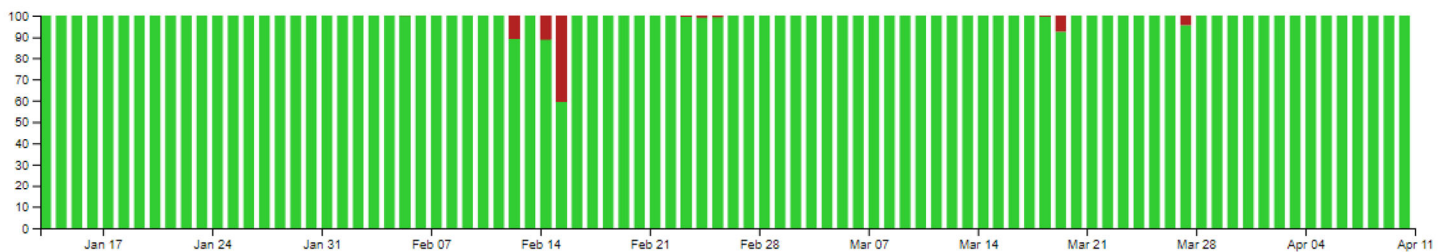

Canvas cluster: cluster55

AWS region: us-east-1

Regional Services

AWS region: us-east-1

Media Hosting Service

Studio

Data last synced: April 13, 2021, 3:09 p.m. UTC