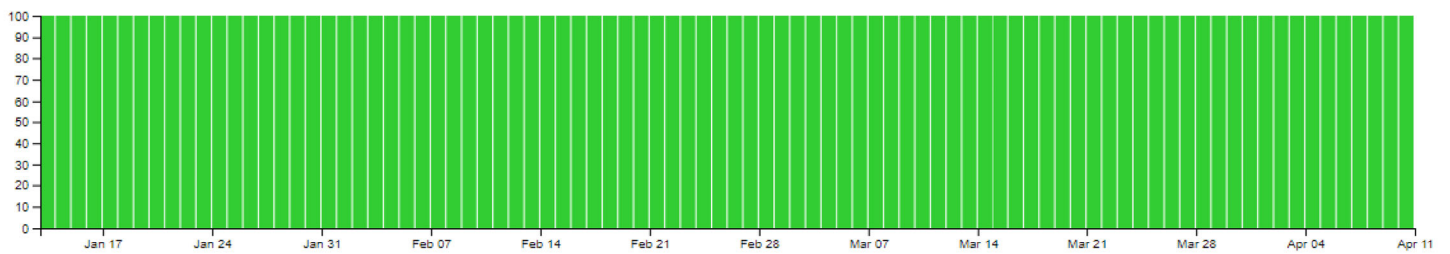

Canvas cluster: cluster55

AWS region: us-east-1

Regional Services

AWS region: us-east-1

Media Hosting Service

Studio

Data last synced: April 13, 2021, 3:09 p.m. UTC