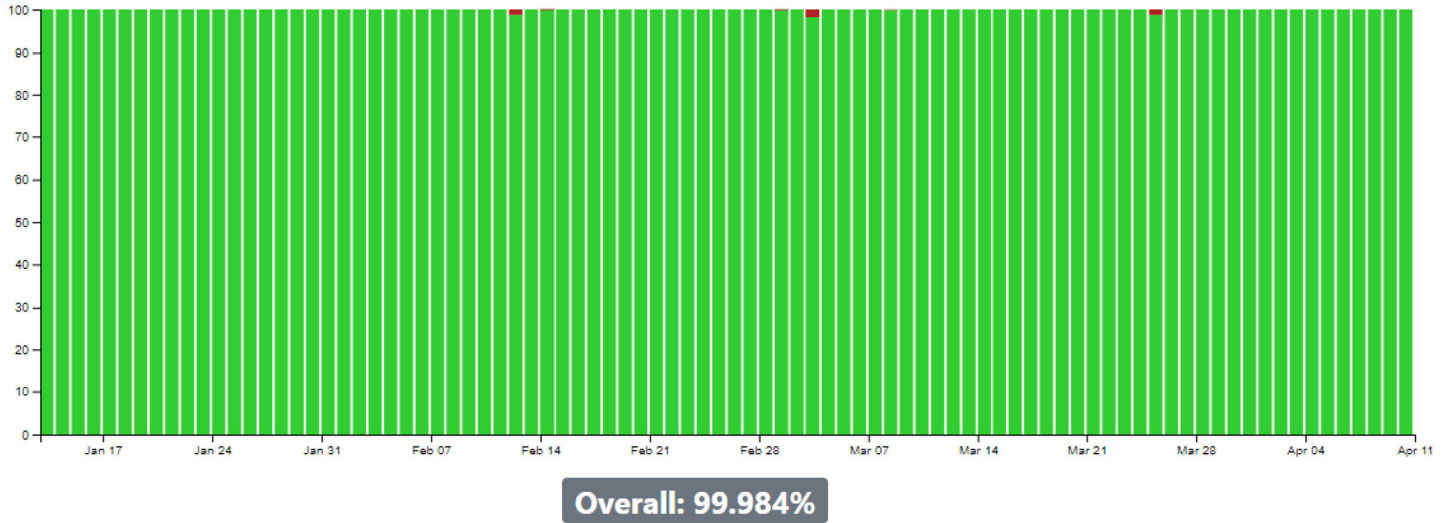

clpccd.instructure.com

Subscribe to notifications about clpccd.instructure.com

This data is up to 24 hours old. To view the current status, visit status.instructure.com.

Uptime Report

Jan. 13, 2021 - April 10, 2021

Canvas cluster: cluster55

AWS region: us-east-1

Regional Services

AWS region: us-east-1

Media Hosting Service

Studio

Data last synced: April 13, 2021, 3:09 p.m. UTC