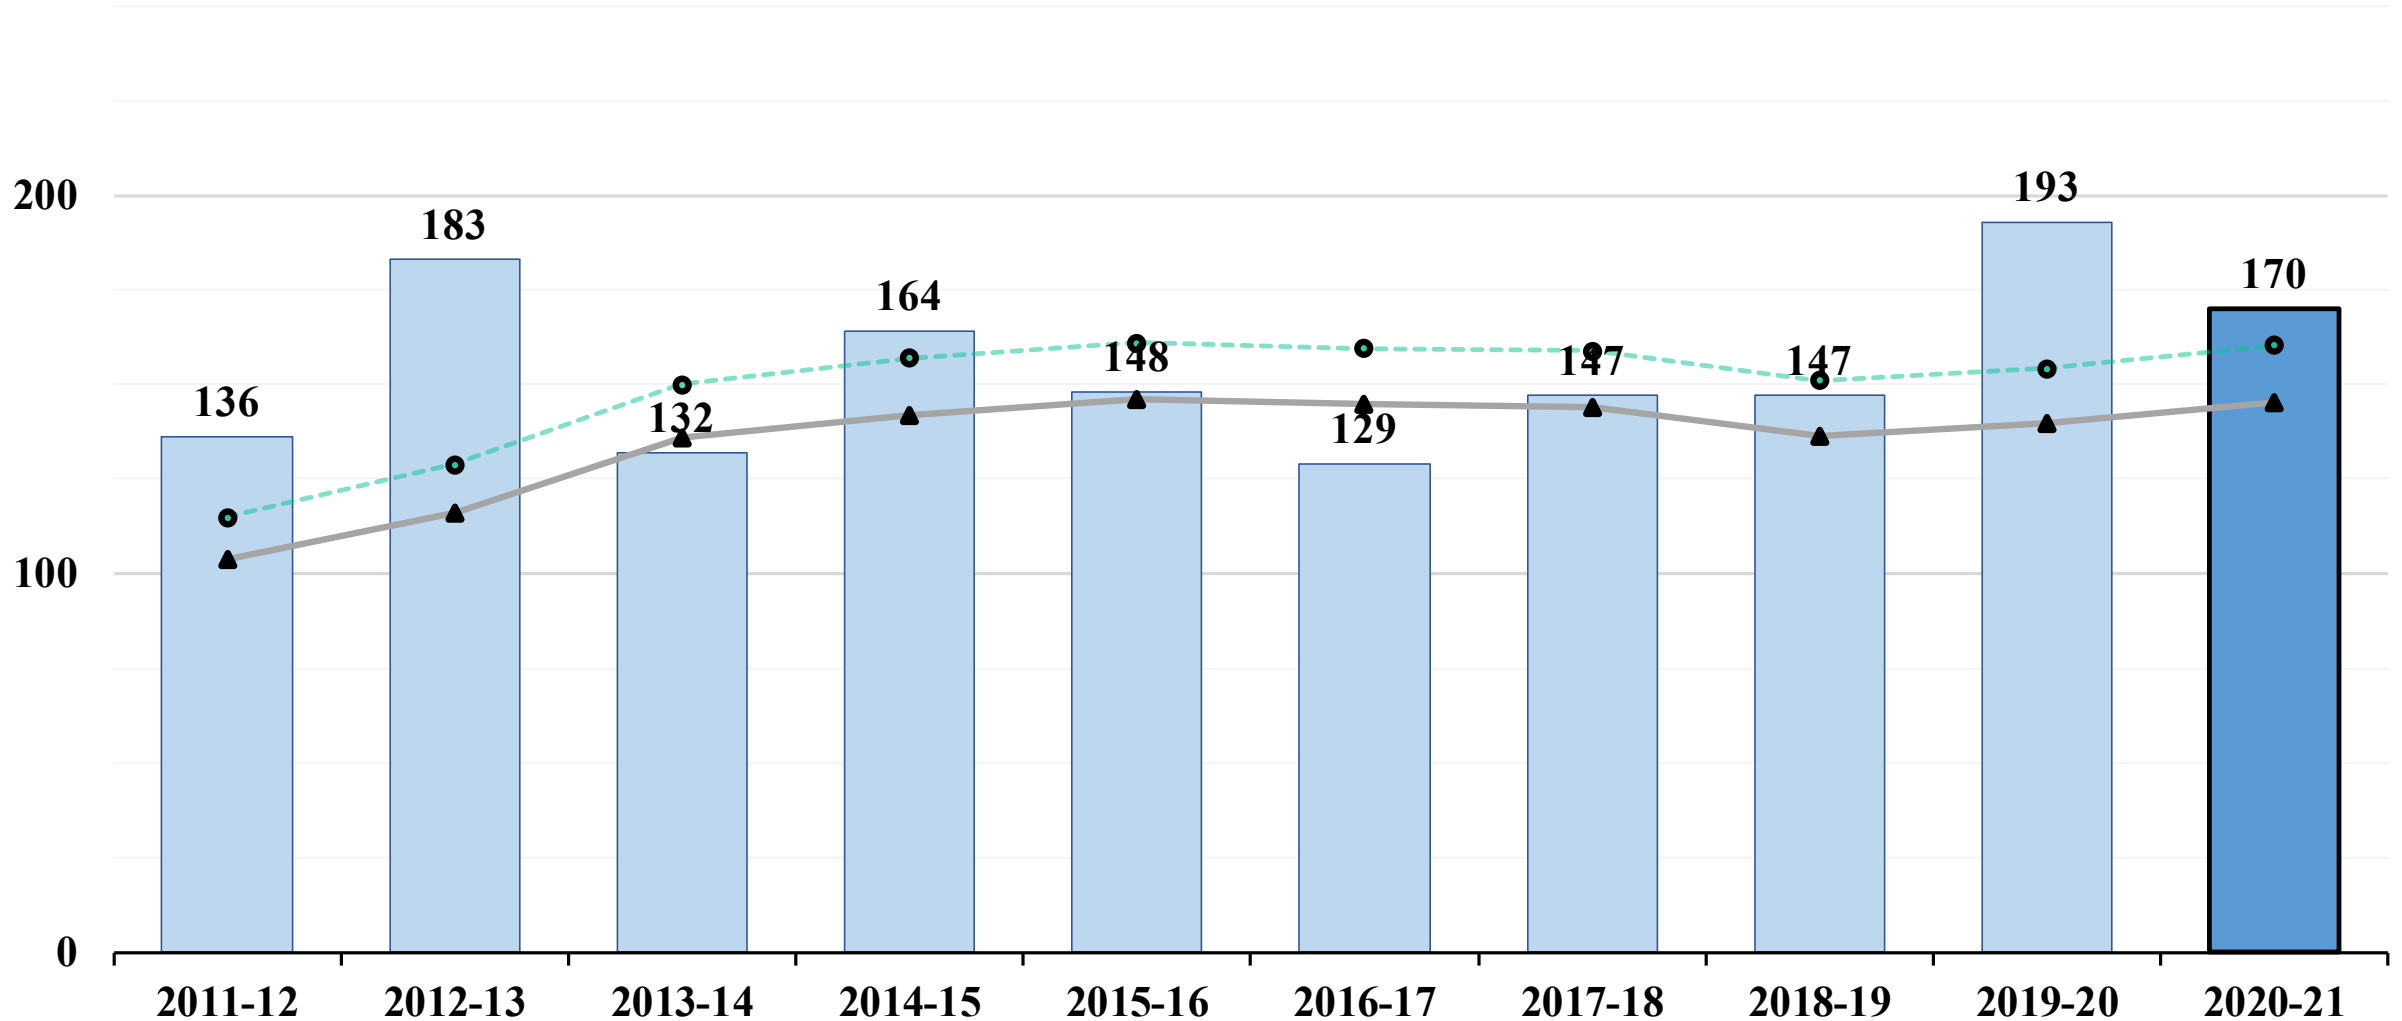

Status of Institution-Set Standards and Stretch Goals

RAJINDER S. SAMRA

Director Of Research, Planning, and Institutional Effectiveness

Town Meeting

November 3, 2021

Definitions

Institution-Set Standard: Meet or exceed 95% of five-year rolling average on a given metric.

Stretch Goal: Varies by type of outcome. Meet or exceed 101%, 105%, or 110% above the five-year rolling average on a given metric.

Course Completion Rates

LPC Course Completion Rates

Course Completion Rate Institution-Set Standard (95%) Stretch Goal (101%)

Degree Completion

LPC Associate Degrees Awarded

LPC Degree Completions (Headcount)

Certificate Completion

LPC Certificates Awarded

Note: Excludes CSU GE Breadth and IGETC

LPC Certificate Completions (headcount)

Actual Completions Stretch Goal (105%) Institution-Set Standard (95%)

Note: Excludes CSU GE Breadth and IGETC

Transfer Completion

LPC Transfer Completions (unduplicated)

NOTE: * indicates that only fall data was available for the UCs