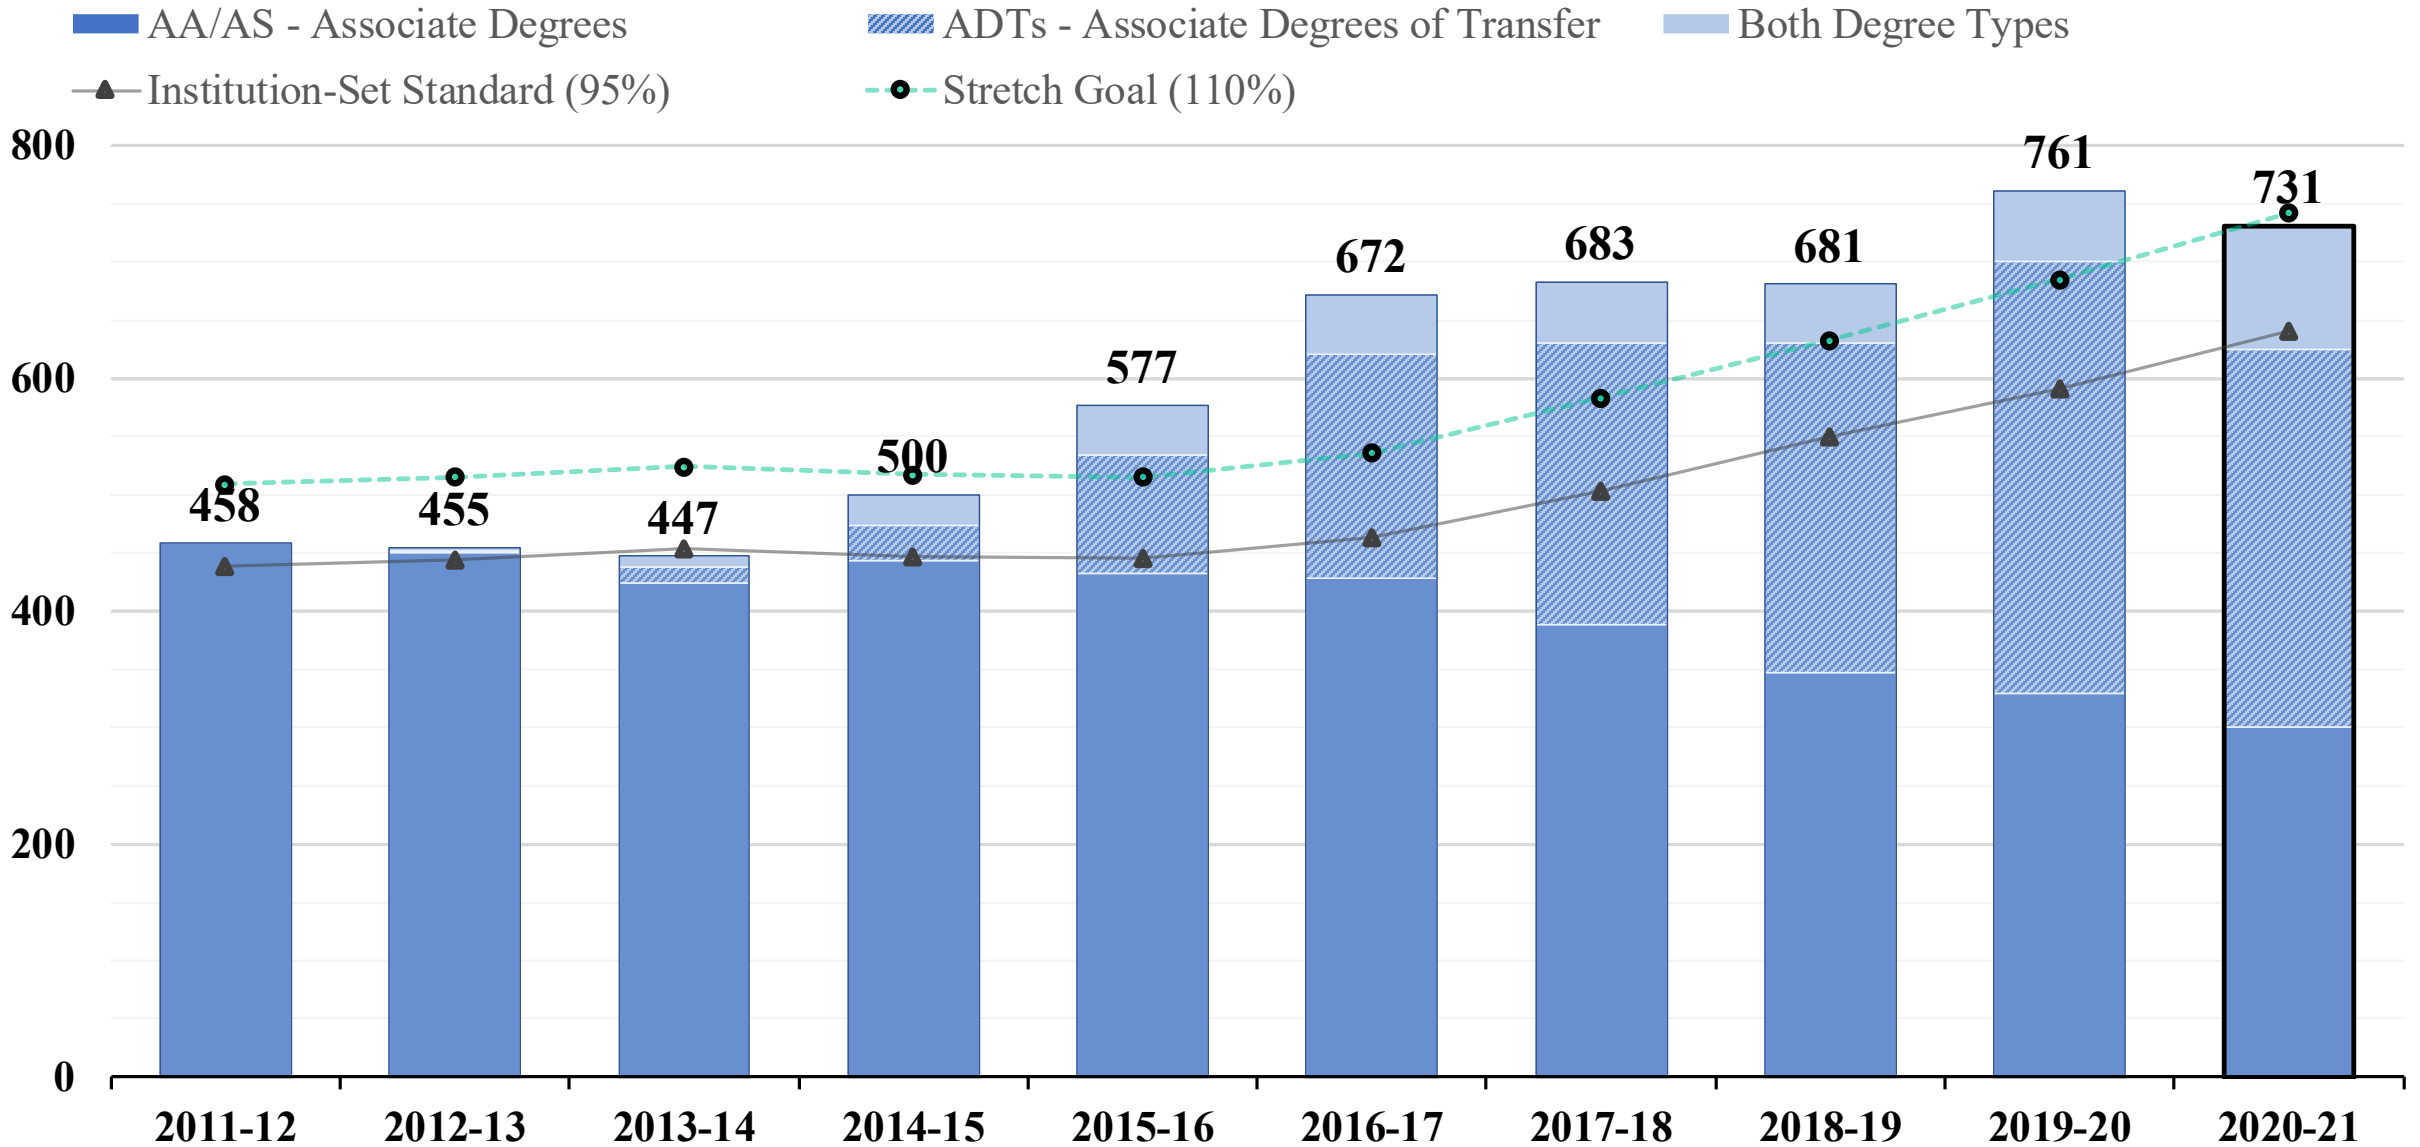

Status of Institution-Set Standards and Stretch Goals

RAJINDER S. SAMRA

Director Of Research, Planning, and Institutional Effectiveness

Town Meeting

November 3, 2021

Definitions

Institution-Set Standard: Meet or exceed 95% of five-year rolling average on a given metric.

Stretch Goal: Varies by type of outcome. Meet or exceed 101%, 105%, or 110% above the five-year rolling average on a given metric.

Course Completion Rates

LPC Course Completion Rates

Course Completion Rate Institution-Set Standard (95%) Stretch Goal (101%)

Degree Completion

LPC Associate Degrees Awarded

LPC Degree Completions (Headcount)

Certificate Completion

LPC Certificates Awarded

Note: Excludes CSU GE Breadth and IGETC

LPC Certificate Completions (headcount)

Actual Completions Stretch Goal (105%) Institution-Set Standard (95%)

Note: Excludes CSU GE Breadth and IGETC

Transfer Completion

LPC Transfer Completions (unduplicated)

NOTE: * indicates that only fall data was available for the UCs