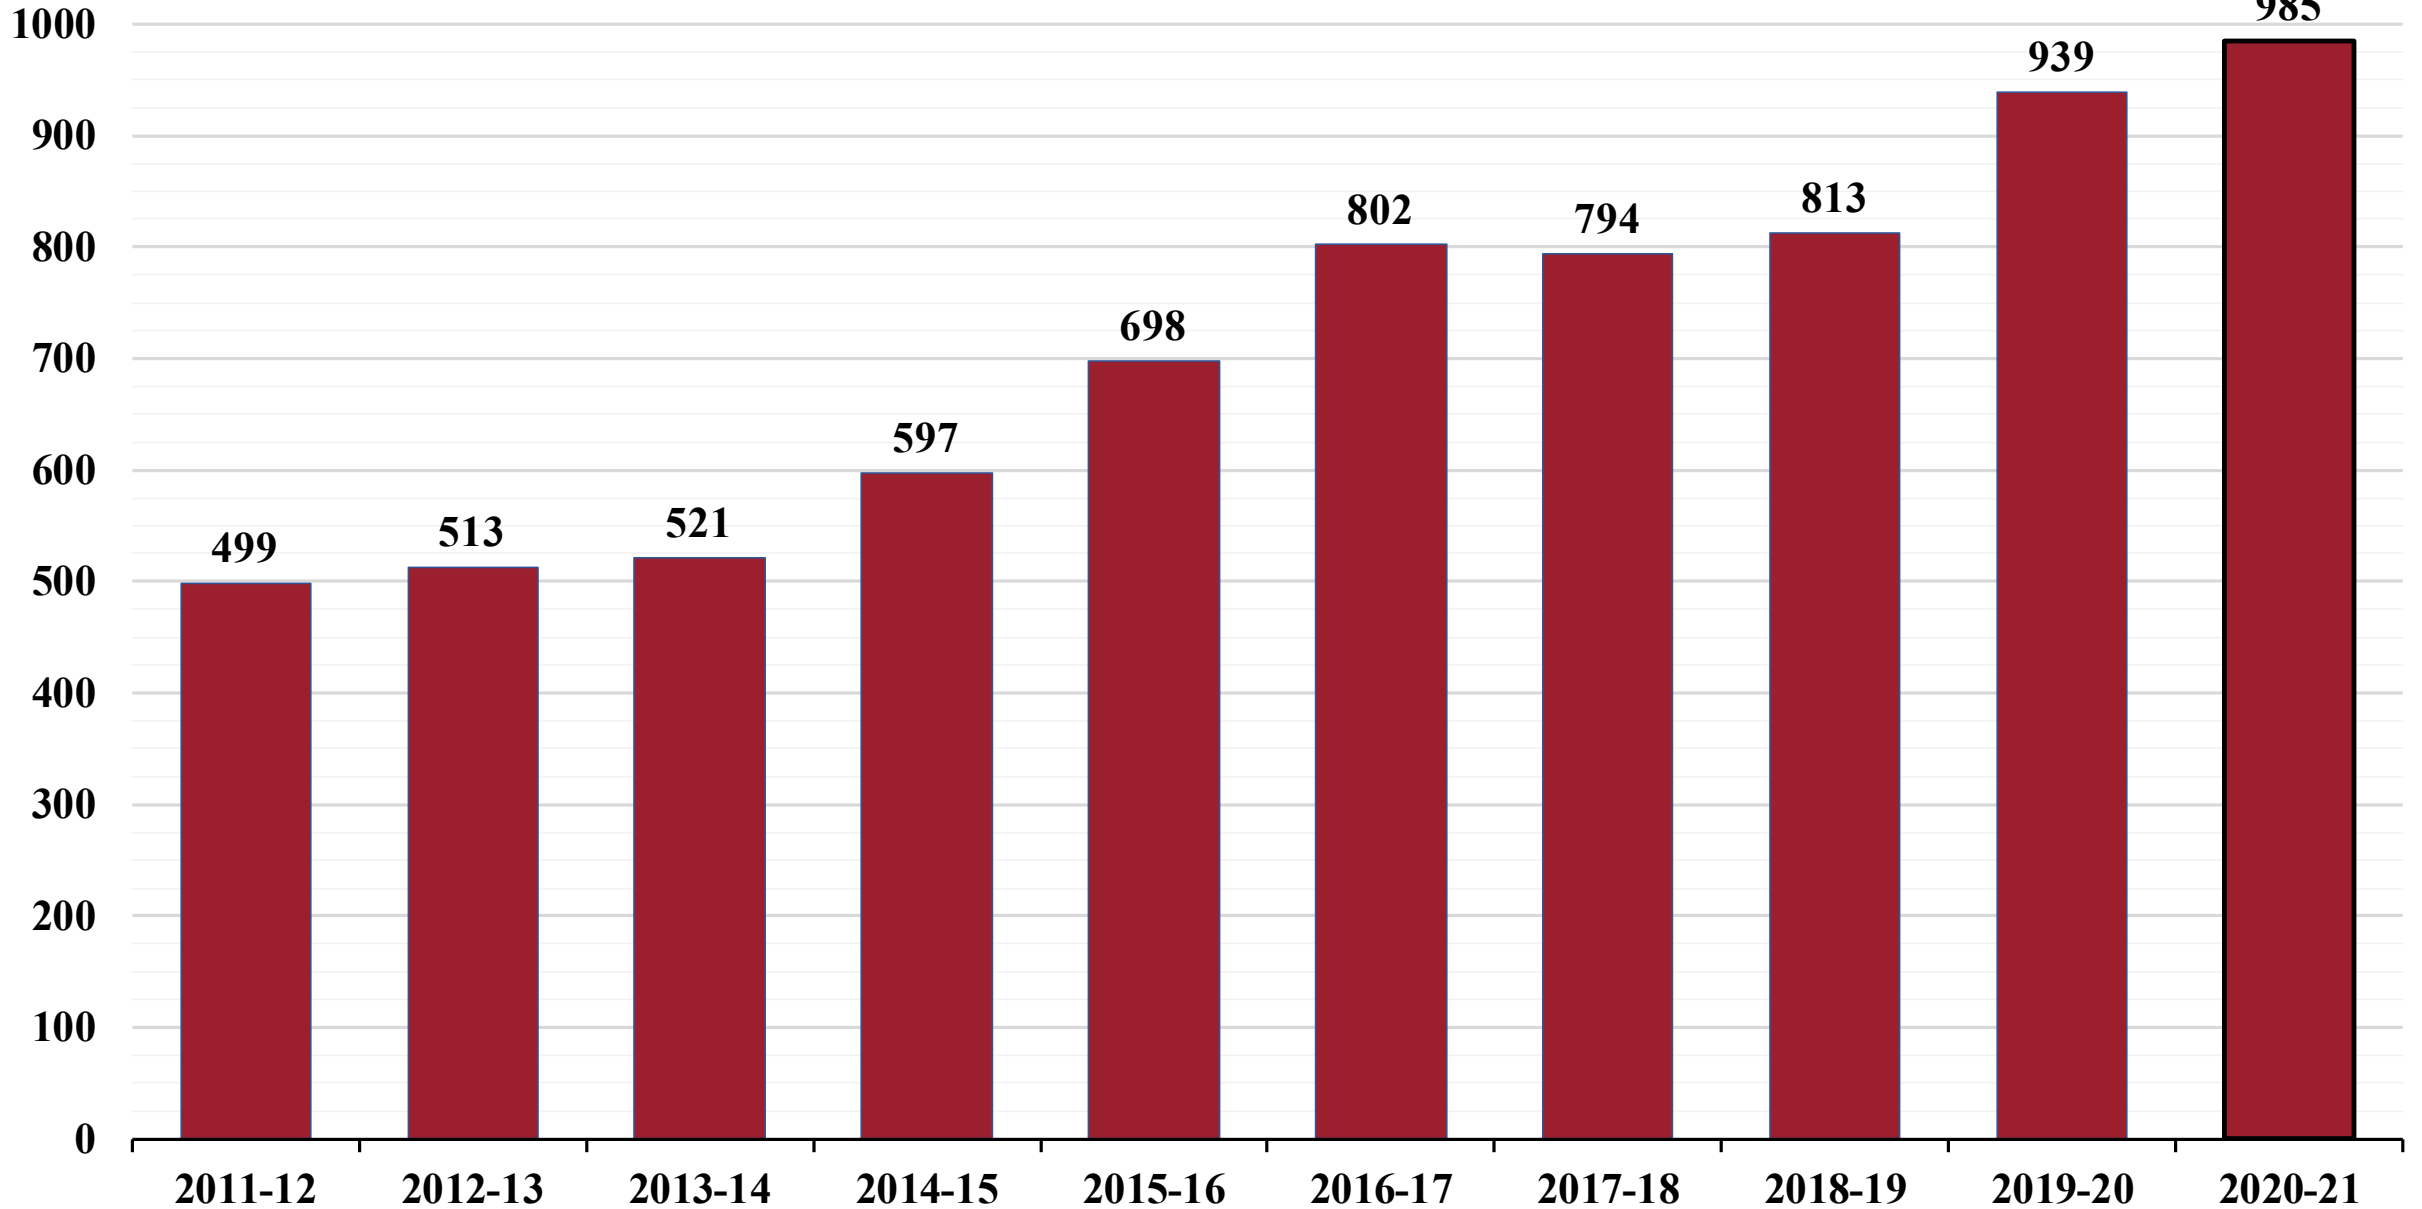

LPC Associate Degrees Awarded