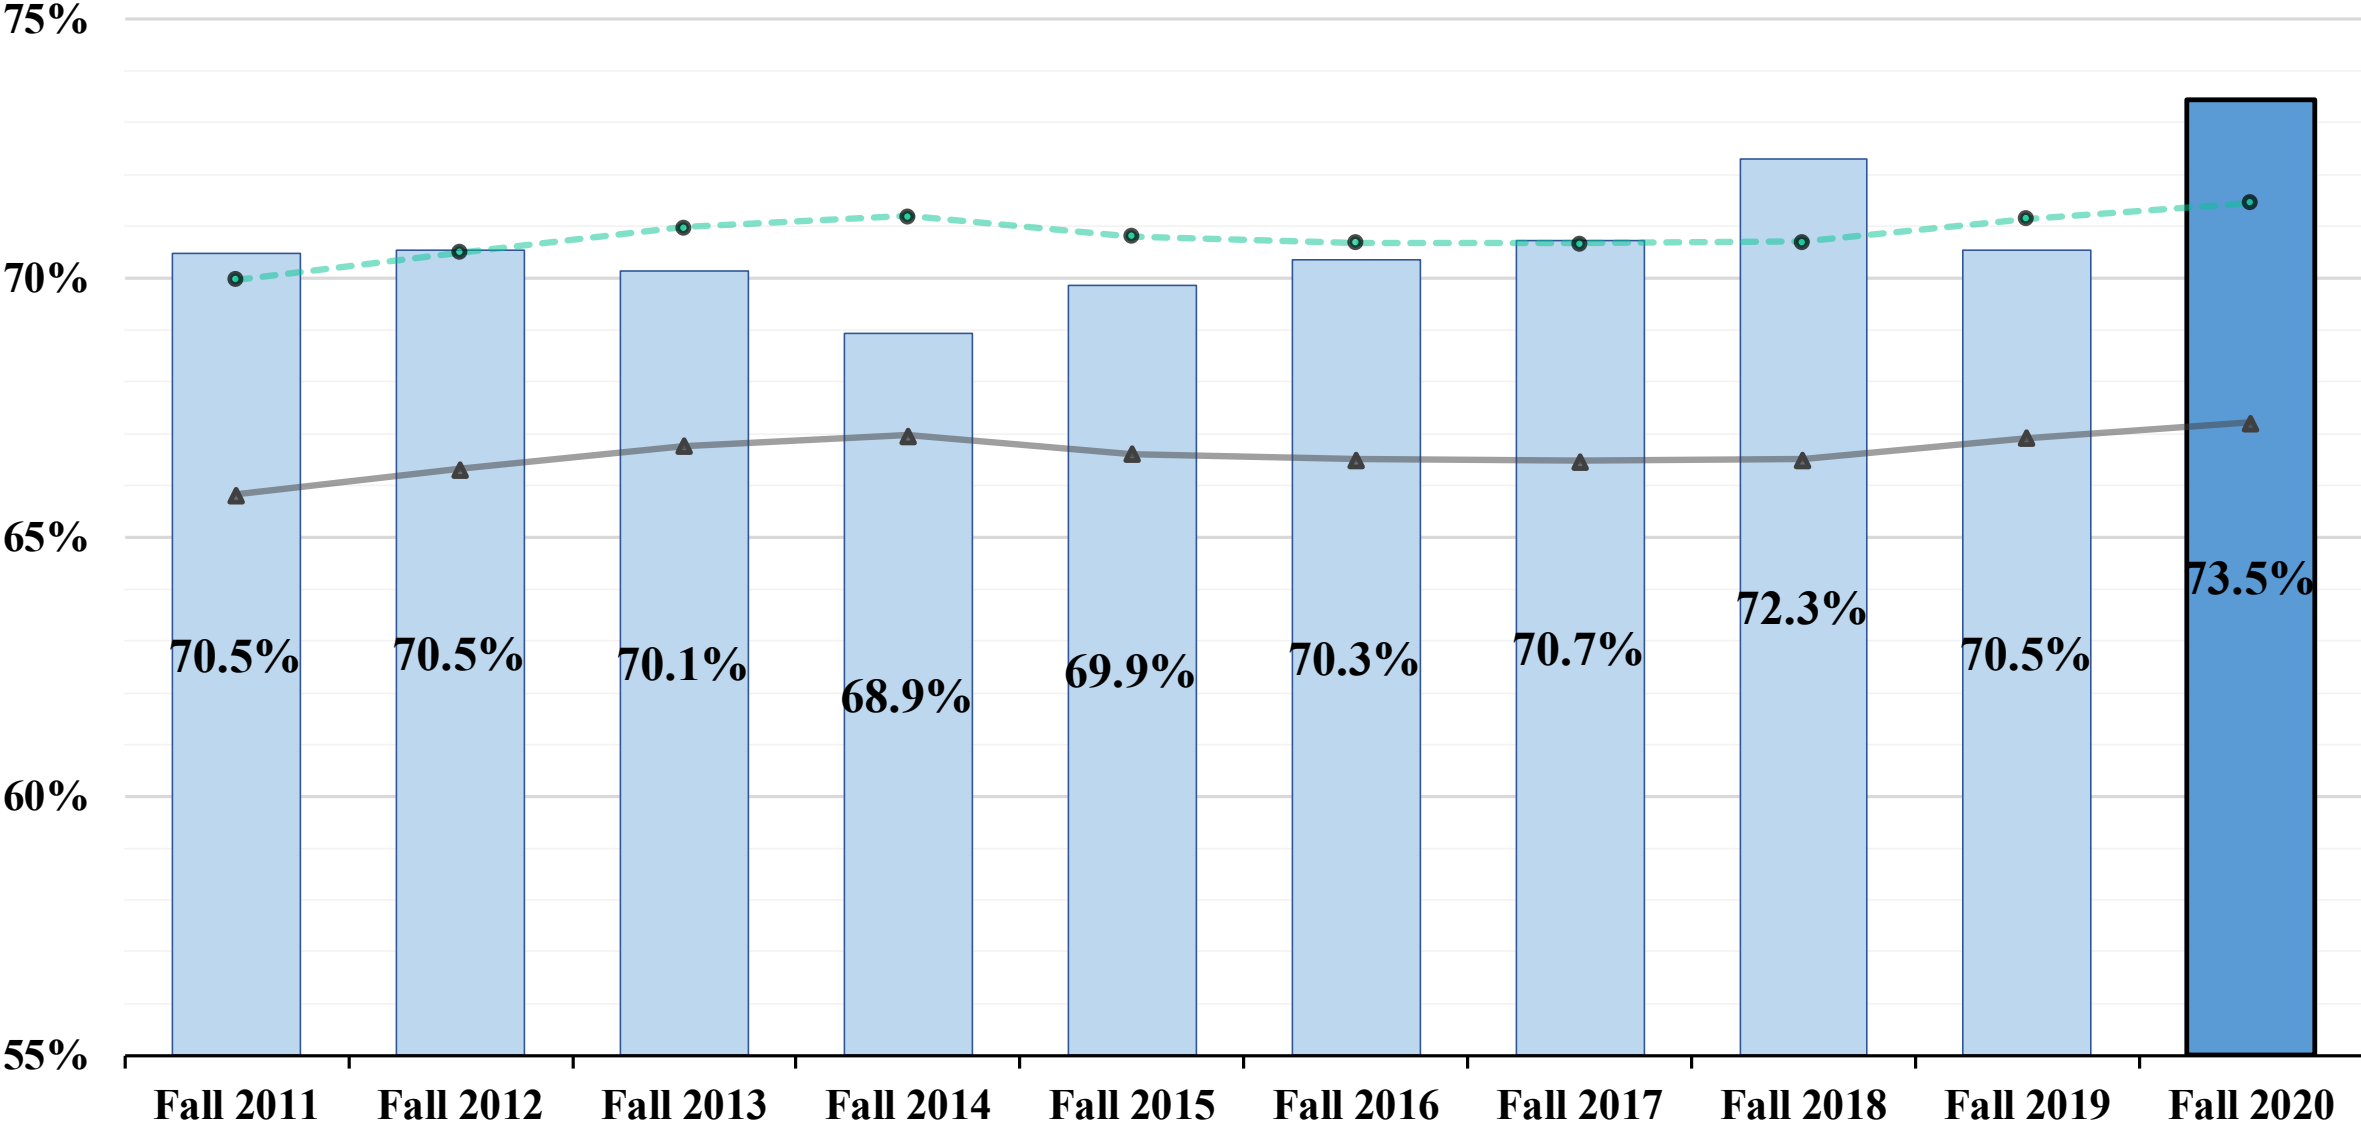

Status of Institution-Set Standards and Stretch Goals

RAJINDER S. SAMRA

Director Of Research, Planning, and Institutional Effectiveness

Town Meeting

November 3, 2021

Definitions

Institution-Set Standard: Meet or exceed 95% of five-year rolling average on a given metric.

Stretch Goal: Varies by type of outcome. Meet or exceed 101%, 105%, or 110% above the five-year rolling average on a given metric.

Course Completion Rates

LPC Course Completion Rates

Course Completion Rate Institution-Set Standard (95%) Stretch Goal (101%)