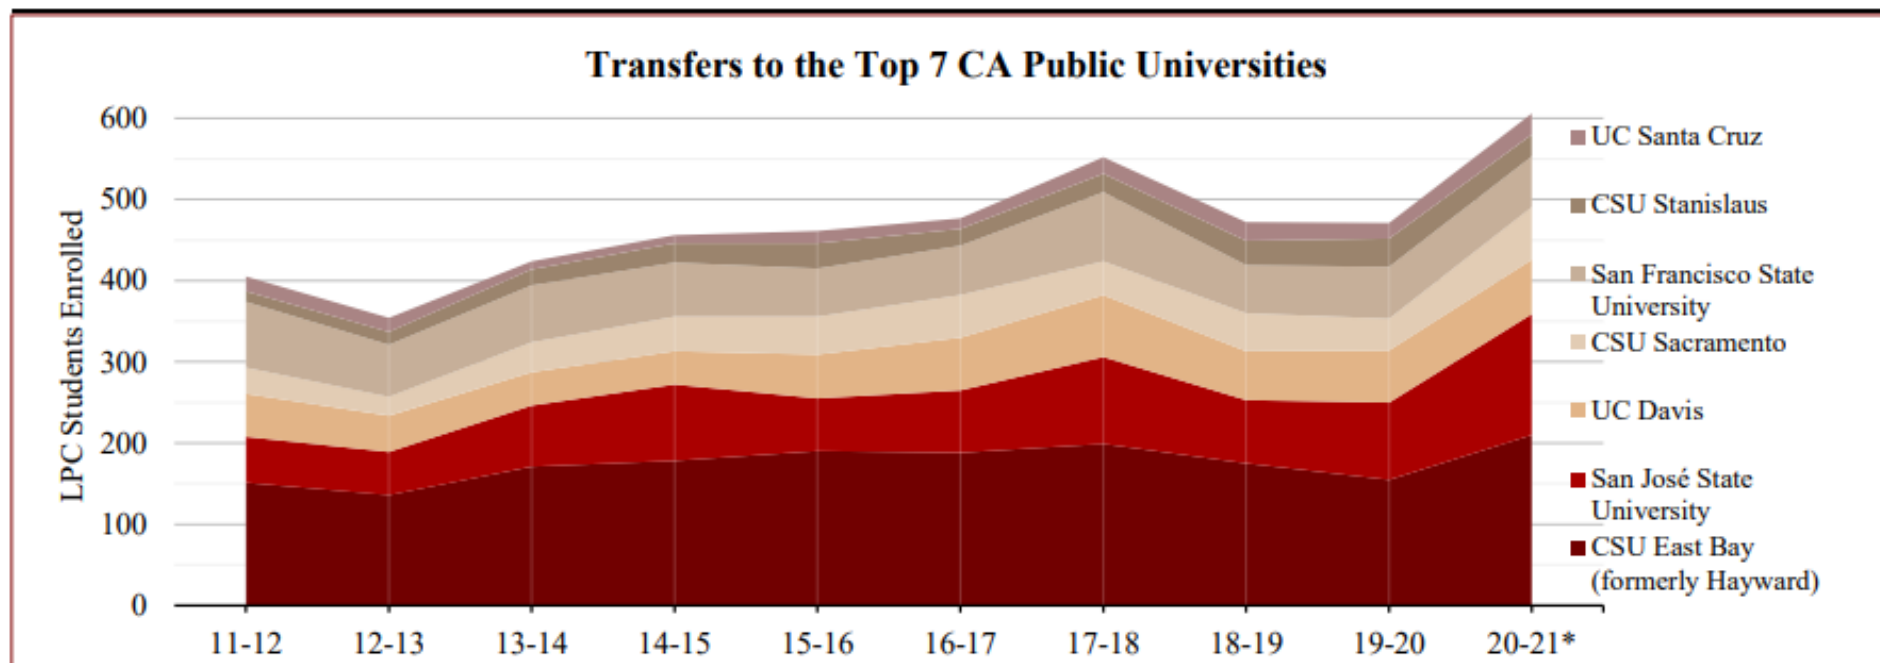

Degree Completion

LPC Associate Degrees Awarded

LPC Degree Completions (Headcount)

Certificate Completion

LPC Certificates Awarded

Note: Excludes CSU GE Breadth and IGETC

LPC Certificate Completions (headcount)

Actual Completions Stretch Goal (105%) Institution-Set Standard (95%)

Note: Excludes CSU GE Breadth and IGETC

Transfer Completion

LPC Transfer Completions (unduplicated)

NOTE: * indicates that only fall data was available for the UCs

Las Positas Transfers to CA Public Universities: Academic Years 2011-12 to 2020-21

Transfers from Las Positas College (LPC) to all California public universities are shown below for the last 10 years. LPC students most frequently transferred to CSU East Bay, San José State, UC Davis, CSU Sacramento, San Francisco State, CSU Stanislaus, and UC Santa Cruz. Over seventy percent of all LPC transfers to one of these California public universities in 2020-21.