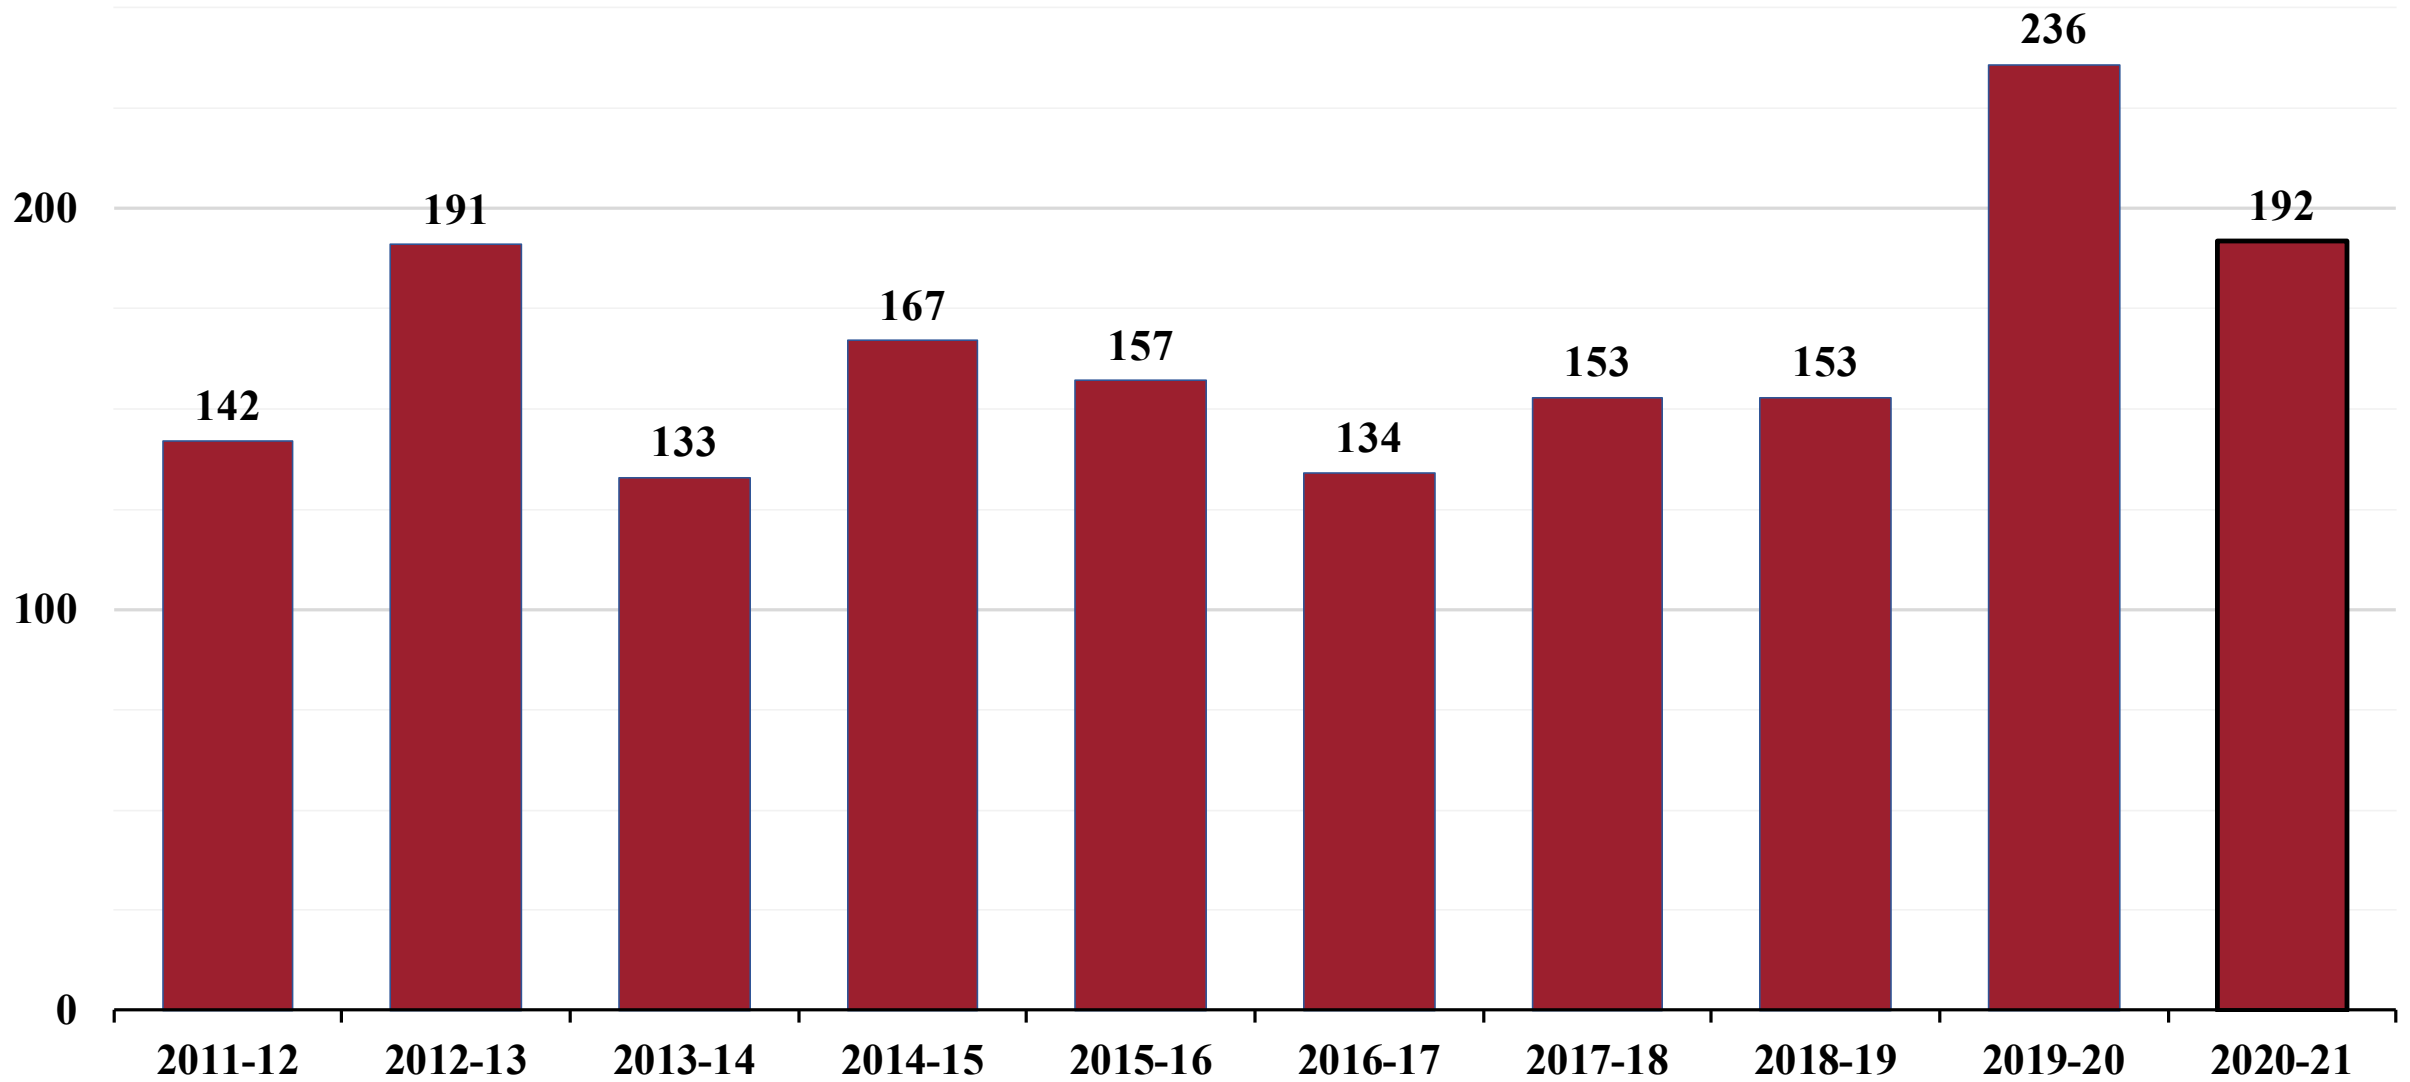

Status of Institution-Set Standards and Stretch Goals

RAJINDER S. SAMRA

Director Of Research, Planning, and Institutional Effectiveness

Town Meeting

November 3, 2021

Definitions

Institution-Set Standard: Meet or exceed 95% of five-year rolling average on a given metric.

Stretch Goal: Varies by type of outcome. Meet or exceed 101%, 105%, or 110% above the five-year rolling average on a given metric.

Course Completion Rates

LPC Course Completion Rates

Course Completion Rate Institution-Set Standard (95%) Stretch Goal (101%)

Degree Completion

LPC Associate Degrees Awarded

LPC Degree Completions (Headcount)

Certificate Completion

LPC Certificates Awarded

Note: Excludes CSU GE Breadth and IGETC

LPC Certificate Completions (headcount)

Actual Completions Stretch Goal (105%) Institution-Set Standard (95%)

Note: Excludes CSU GE Breadth and IGETC

Transfer Completion

LPC Transfer Completions (unduplicated)

NOTE: * indicates that only fall data was available for the UCs