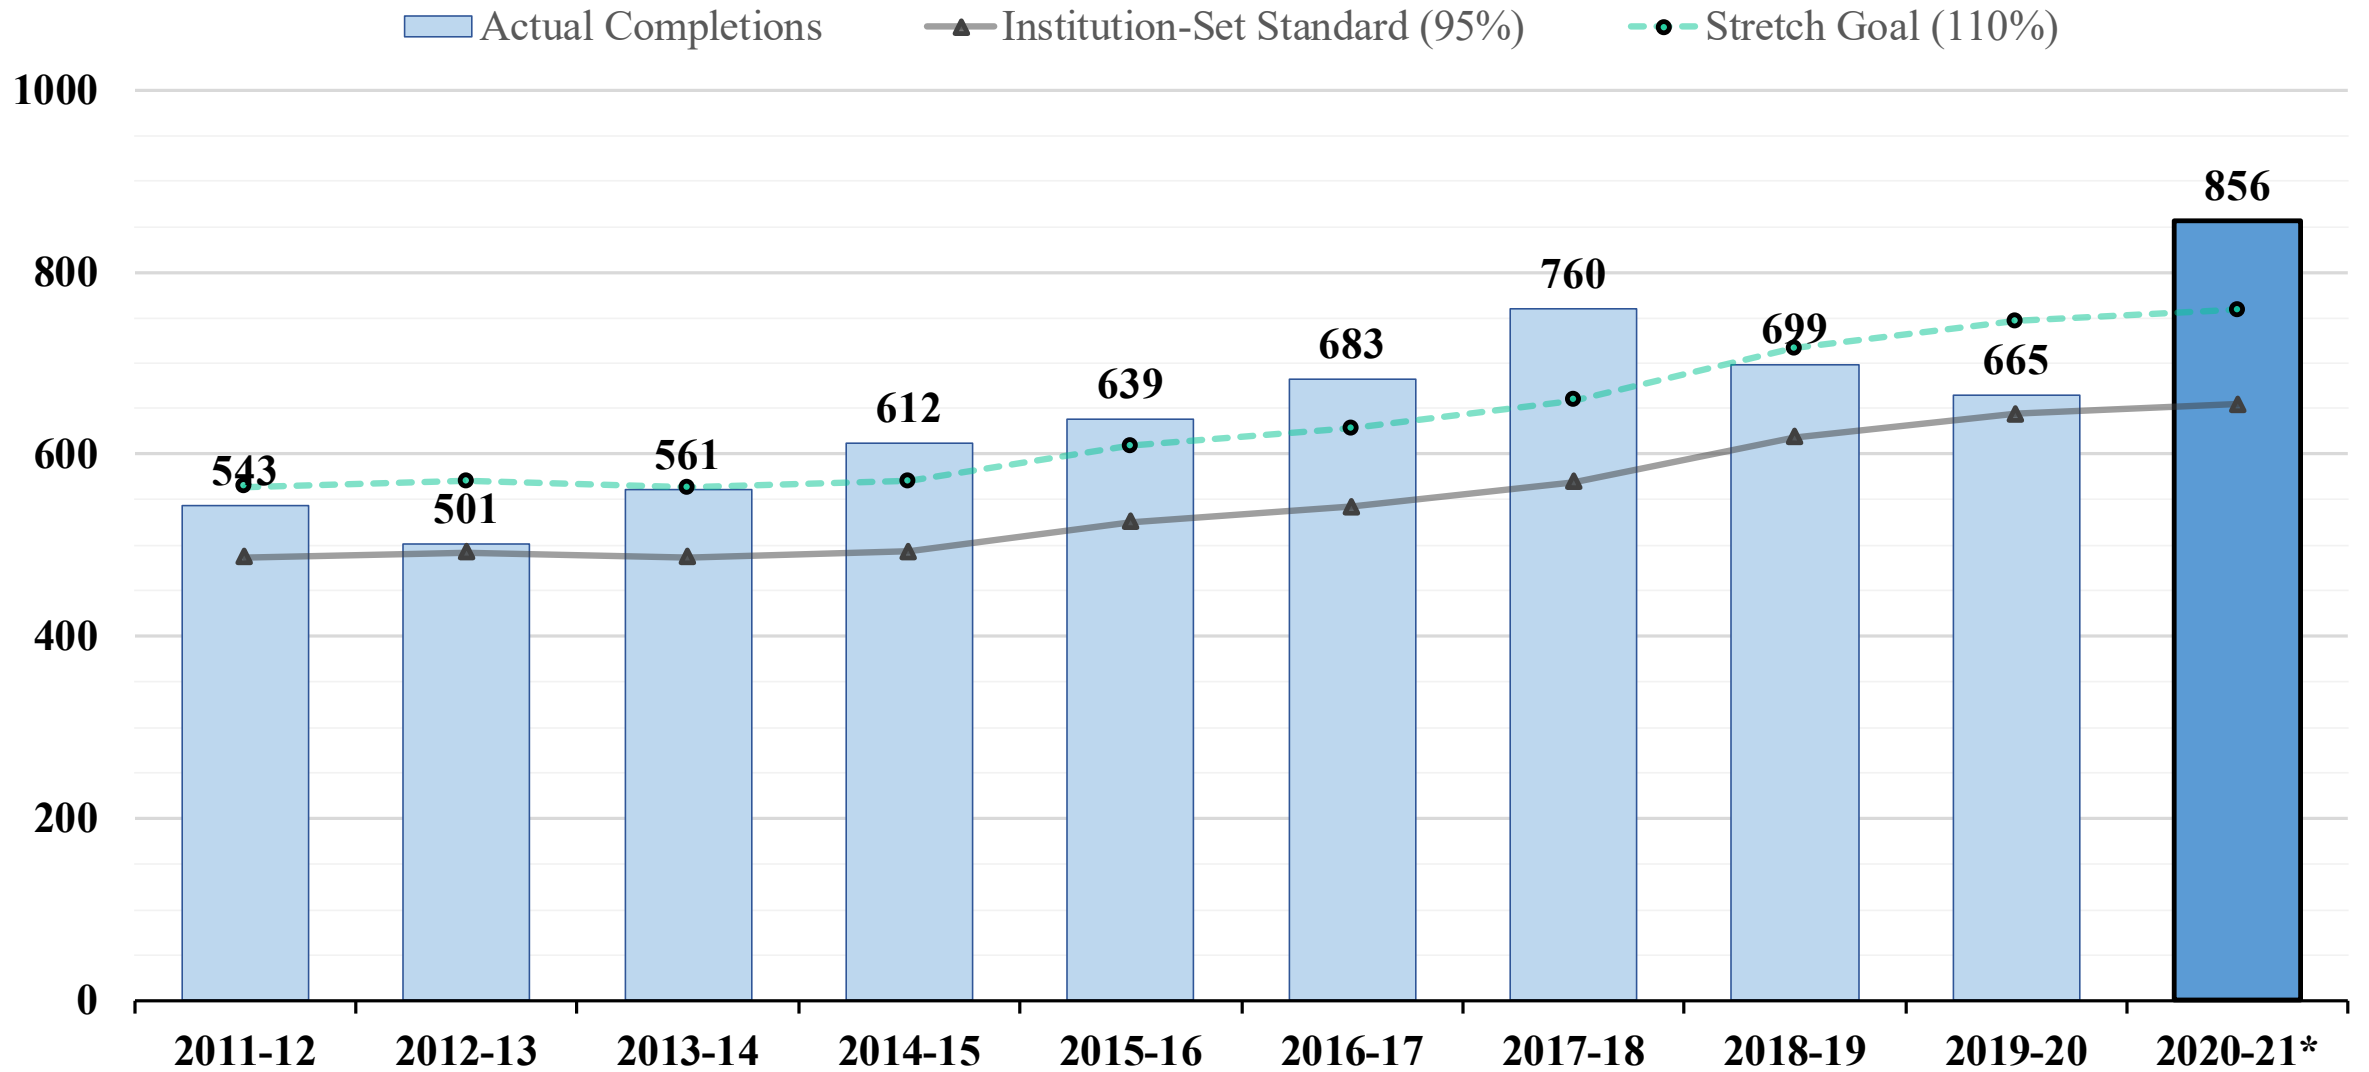

Status of Institution-Set Standards and Stretch Goals

RAJINDER S. SAMRA

Director Of Research, Planning, and Institutional Effectiveness

Town Meeting

November 3, 2021

Definitions

Institution-Set Standard: Meet or exceed 95% of five-year rolling average on a given metric.

Stretch Goal: Varies by type of outcome. Meet or exceed 101%, 105%, or 110% above the five-year rolling average on a given metric.

Course Completion Rates

LPC Course Completion Rates

Course Completion Rate Institution-Set Standard (95%) Stretch Goal (101%)

Degree Completion

LPC Associate Degrees Awarded

LPC Degree Completions (Headcount)

Certificate Completion

LPC Certificates Awarded

Note: Excludes CSU GE Breadth and IGETC

LPC Certificate Completions (headcount)

Actual Completions Stretch Goal (105%) Institution-Set Standard (95%)

Note: Excludes CSU GE Breadth and IGETC

Transfer Completion

LPC Transfer Completions (unduplicated)

NOTE: * indicates that only fall data was available for the UCs