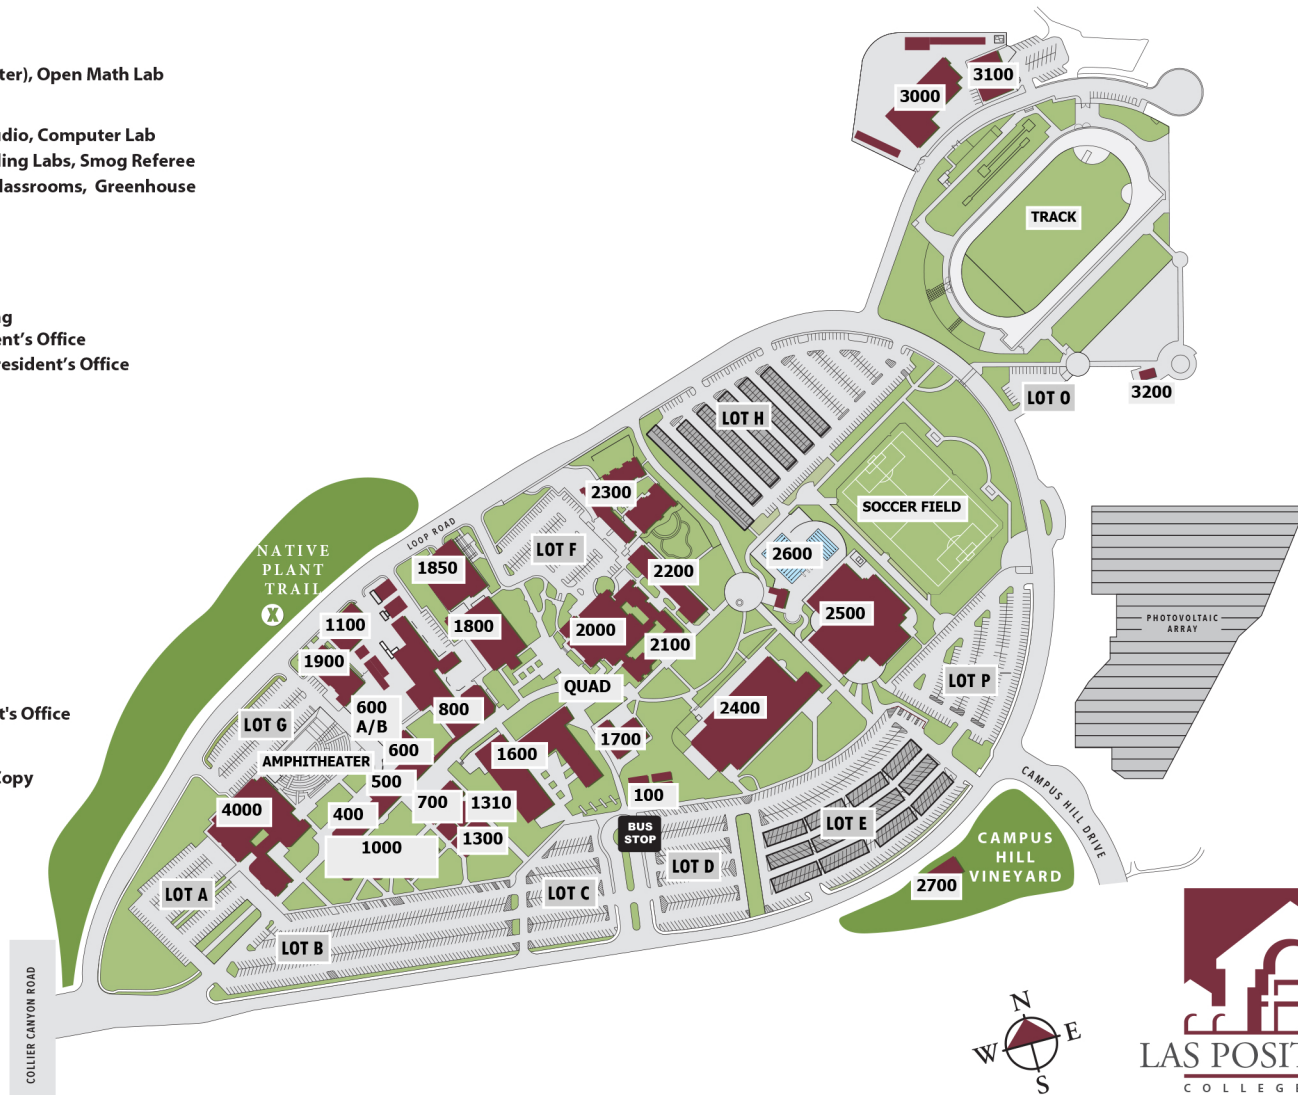

LAS POSITAS COLLEGE CAMPUS MAP

3000 Campus Hill Drive, Livermore, CA 94551 • www.laspositascollege.edu

KEY TO BUILDINGS

- 100 Classrooms
- 400 English Classrooms & Lab
- 500 Fine Arts
- 600 Classrooms, ILC (Integrated Learning Center), Open Math Lab
- 600 A/B Fire Service Technology Training
- 700 Visual Communications, Photography Studio, Computer Lab
- 800 Lecture Hall, Computer Labs, Auto & Welding Labs, Smog Referee Center, Horticulture Viticulture, Garden Classrooms, Greenhouse
- 1000 Classroom Building
- 1100 Central Utility Plant
- 1300 Bookstore
- 1310 Veterans Resource Center
- 1600 Student Services & Administration Building
 - 1690 Academic Services, Vice President's Office
 - 1689 Administrative Services, Vice President's Office
 - 1670 Admissions & Records
 - 1642 Assessment Center
 - 1620 Cafeteria
 - 1604 Career/Transfer Center
 - 1663 Community Education
 - 1616 Counseling Center
 - 1615 DSPS High Tech Center
 - 1668 EOPS, CARE, CalWORKs
 - 1650 Financial Aid
 - 1658 International Student Program
 - 1672 Online Service Center
 - 1680 President's Office
 - 1643 Student Government
 - 1669 Student Services, Vice President's Office
 - 1643 Welcome Center
- 1700 Campus Safety, Student Health Center, Copy Center, Mail Room
- 1800 Science Technology Center 1
- 1850 Science Technology Center 2
- 1900 Information Technology Services (ITS)
- 2000 Library (Learning Resource Center)
- 2100 Faculty Offices
- 2200 Classrooms
- 2300 Child Development Center
- 2400 Multi-Disciplinary Education Building
 - 2401 Tutorial Center
 - 2420 Lecture Hall
- 2500 Physical Education Complex (Gym)
- 2600 Aquatic Center
- 2700 Campus Hill Vineyard
- 3000 Maintenance & Operations Building
- 3100 Maintenance & Operations Building
- 3200 Field House
- 4000 Mertes Center for the Arts
 - 4119 Main Theater
 - 4128 Black Box Theater

6/27/18