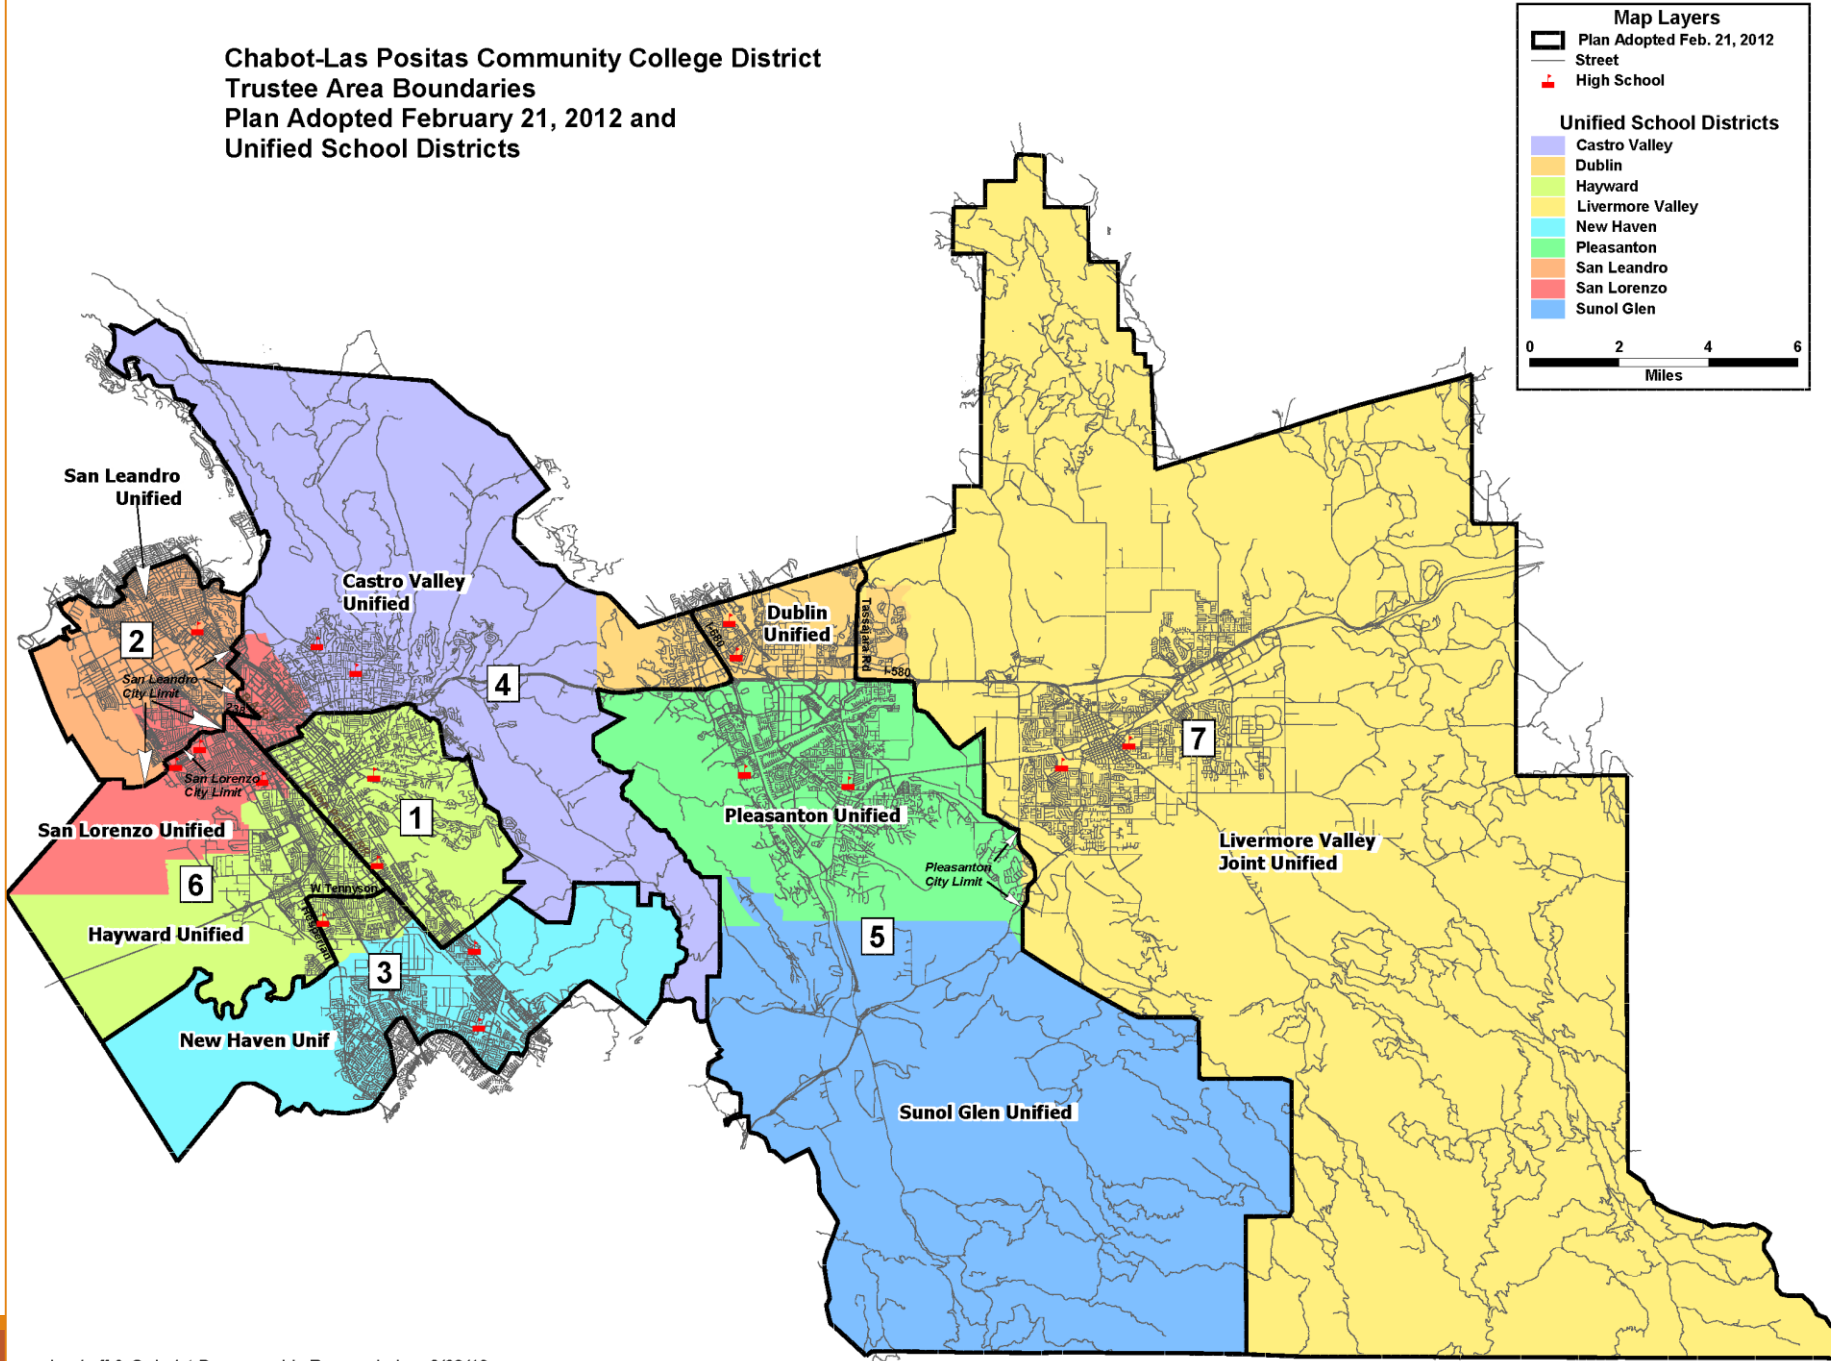

Chabot-Las Positas Community College District
 Trustee Area Boundaries
 Plan Adopted February 21, 2012 and
 Unified School Districts

Current CLPCCD Trustee Areas

K-12 feeder
districts are
color shaded