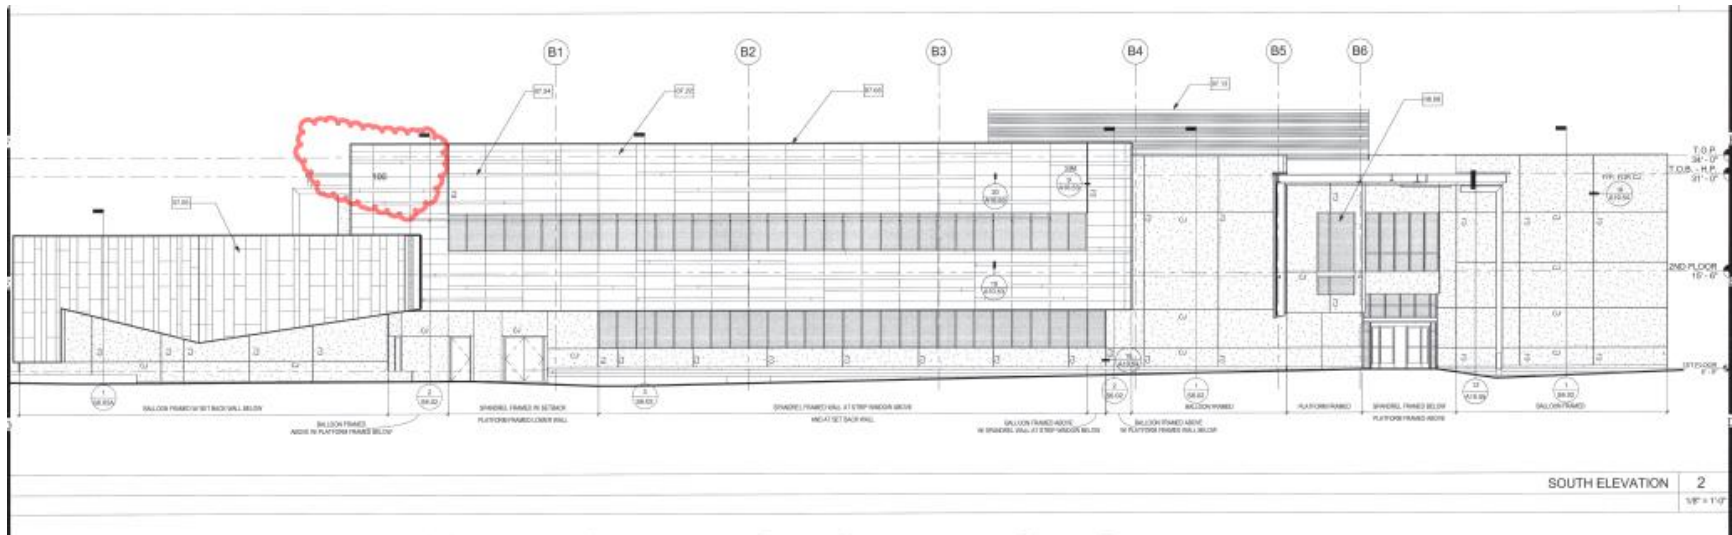

6'-0" ±
 24"
1000

Cast Alum. Letters
 Natural Finish

BUILDING NUMBER

Scale: 3/8" = 1'-0"

1000 CLASSROOM BUILDING
 1000 ACADEMIC BUILDING
 BUILDING 1000
 1000 (NO WRITTEN NAME, NUMBERING ONLY)

BUILDING ELEVATION

Scale: 1/8" = 1'-0"