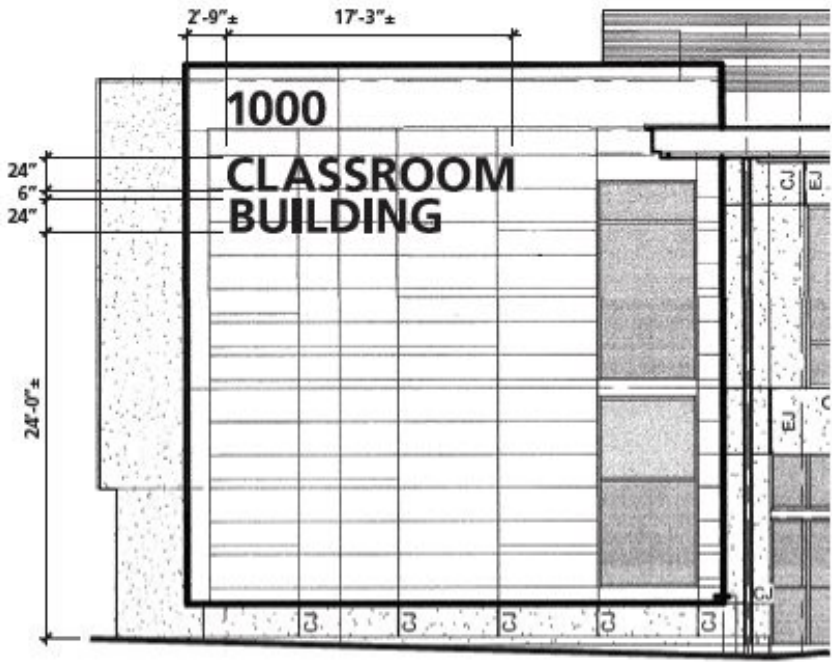

6'-0" ±
 24"
1000

Cast Alum. Letters
 Natural Finish

BUILDING NUMBER

Scale: 3/8" = 1'-0"

1000 CLASSROOM BUILDING
 1000 ACADEMIC BUILDING
 BUILDING 1000
 1000 (NO WRITTEN NAME, NUMBERING ONLY)

BUILDING ELEVATION

Scale: 1/8" = 1'-0"