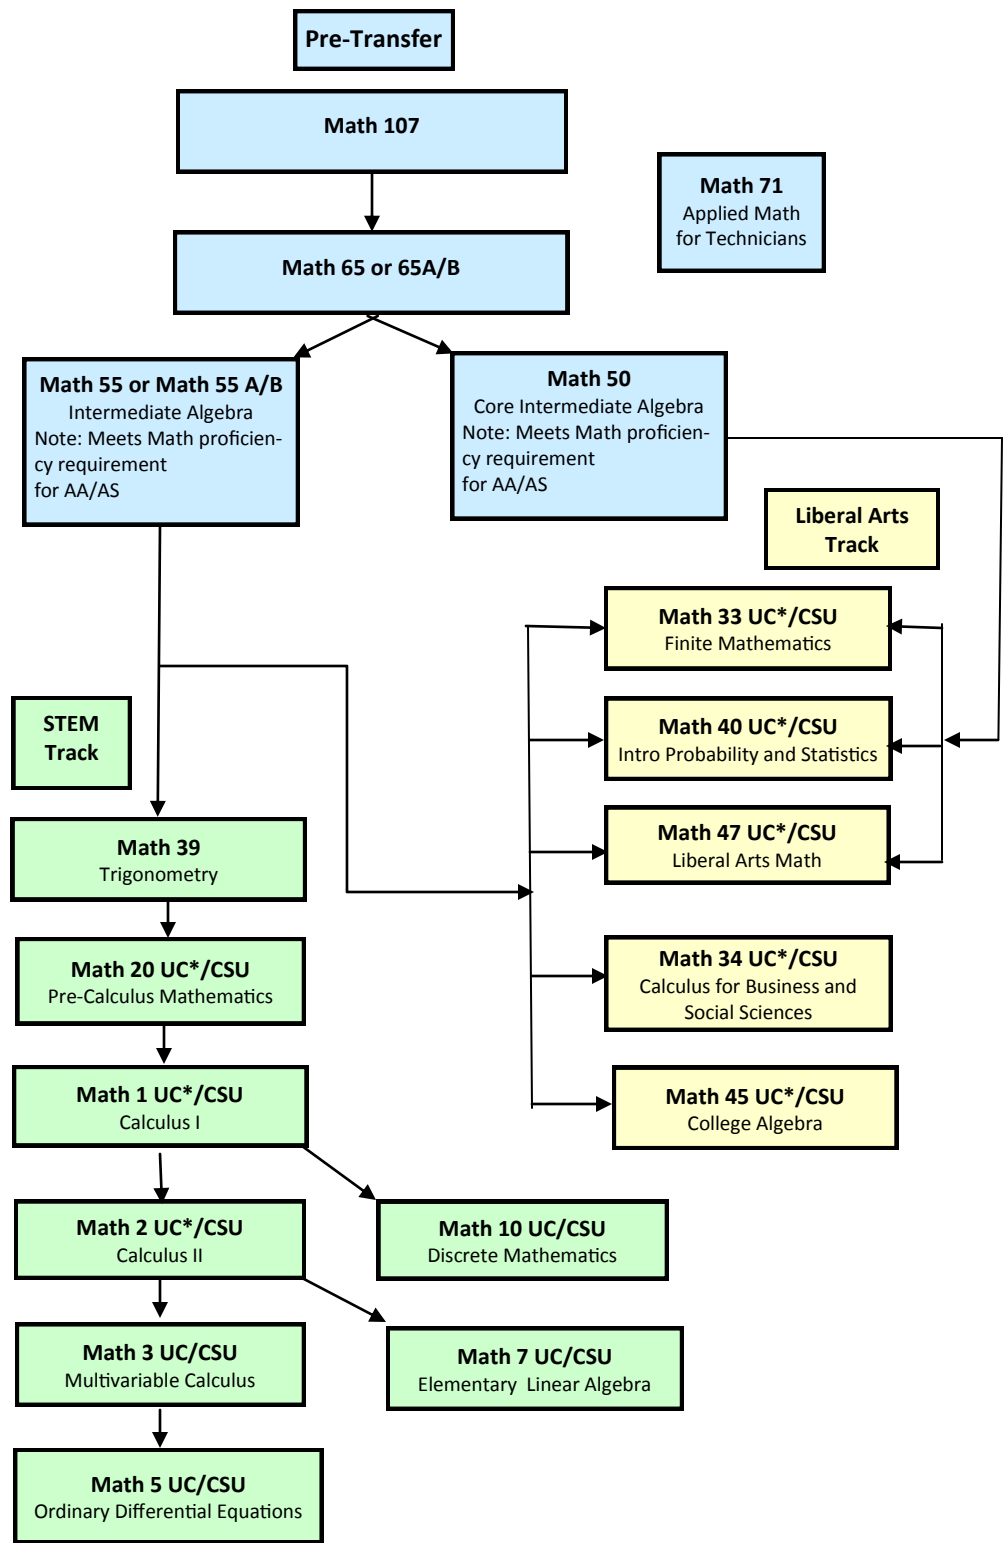

LPC MATHEMATICS PREREQUISITE CHART

**LAS POSITAS COLLEGE  
MATH PREREQUISITE CHART**

**CSU = Courses are transferable to CSU**  
**UC\* = Courses are transferable to UC**  
**Transfer limitations to UC are as follows:**

- 1, 2, and 33, 34 combined: maximum credit, one series
- 20 and 45 combined: maximum credit, one