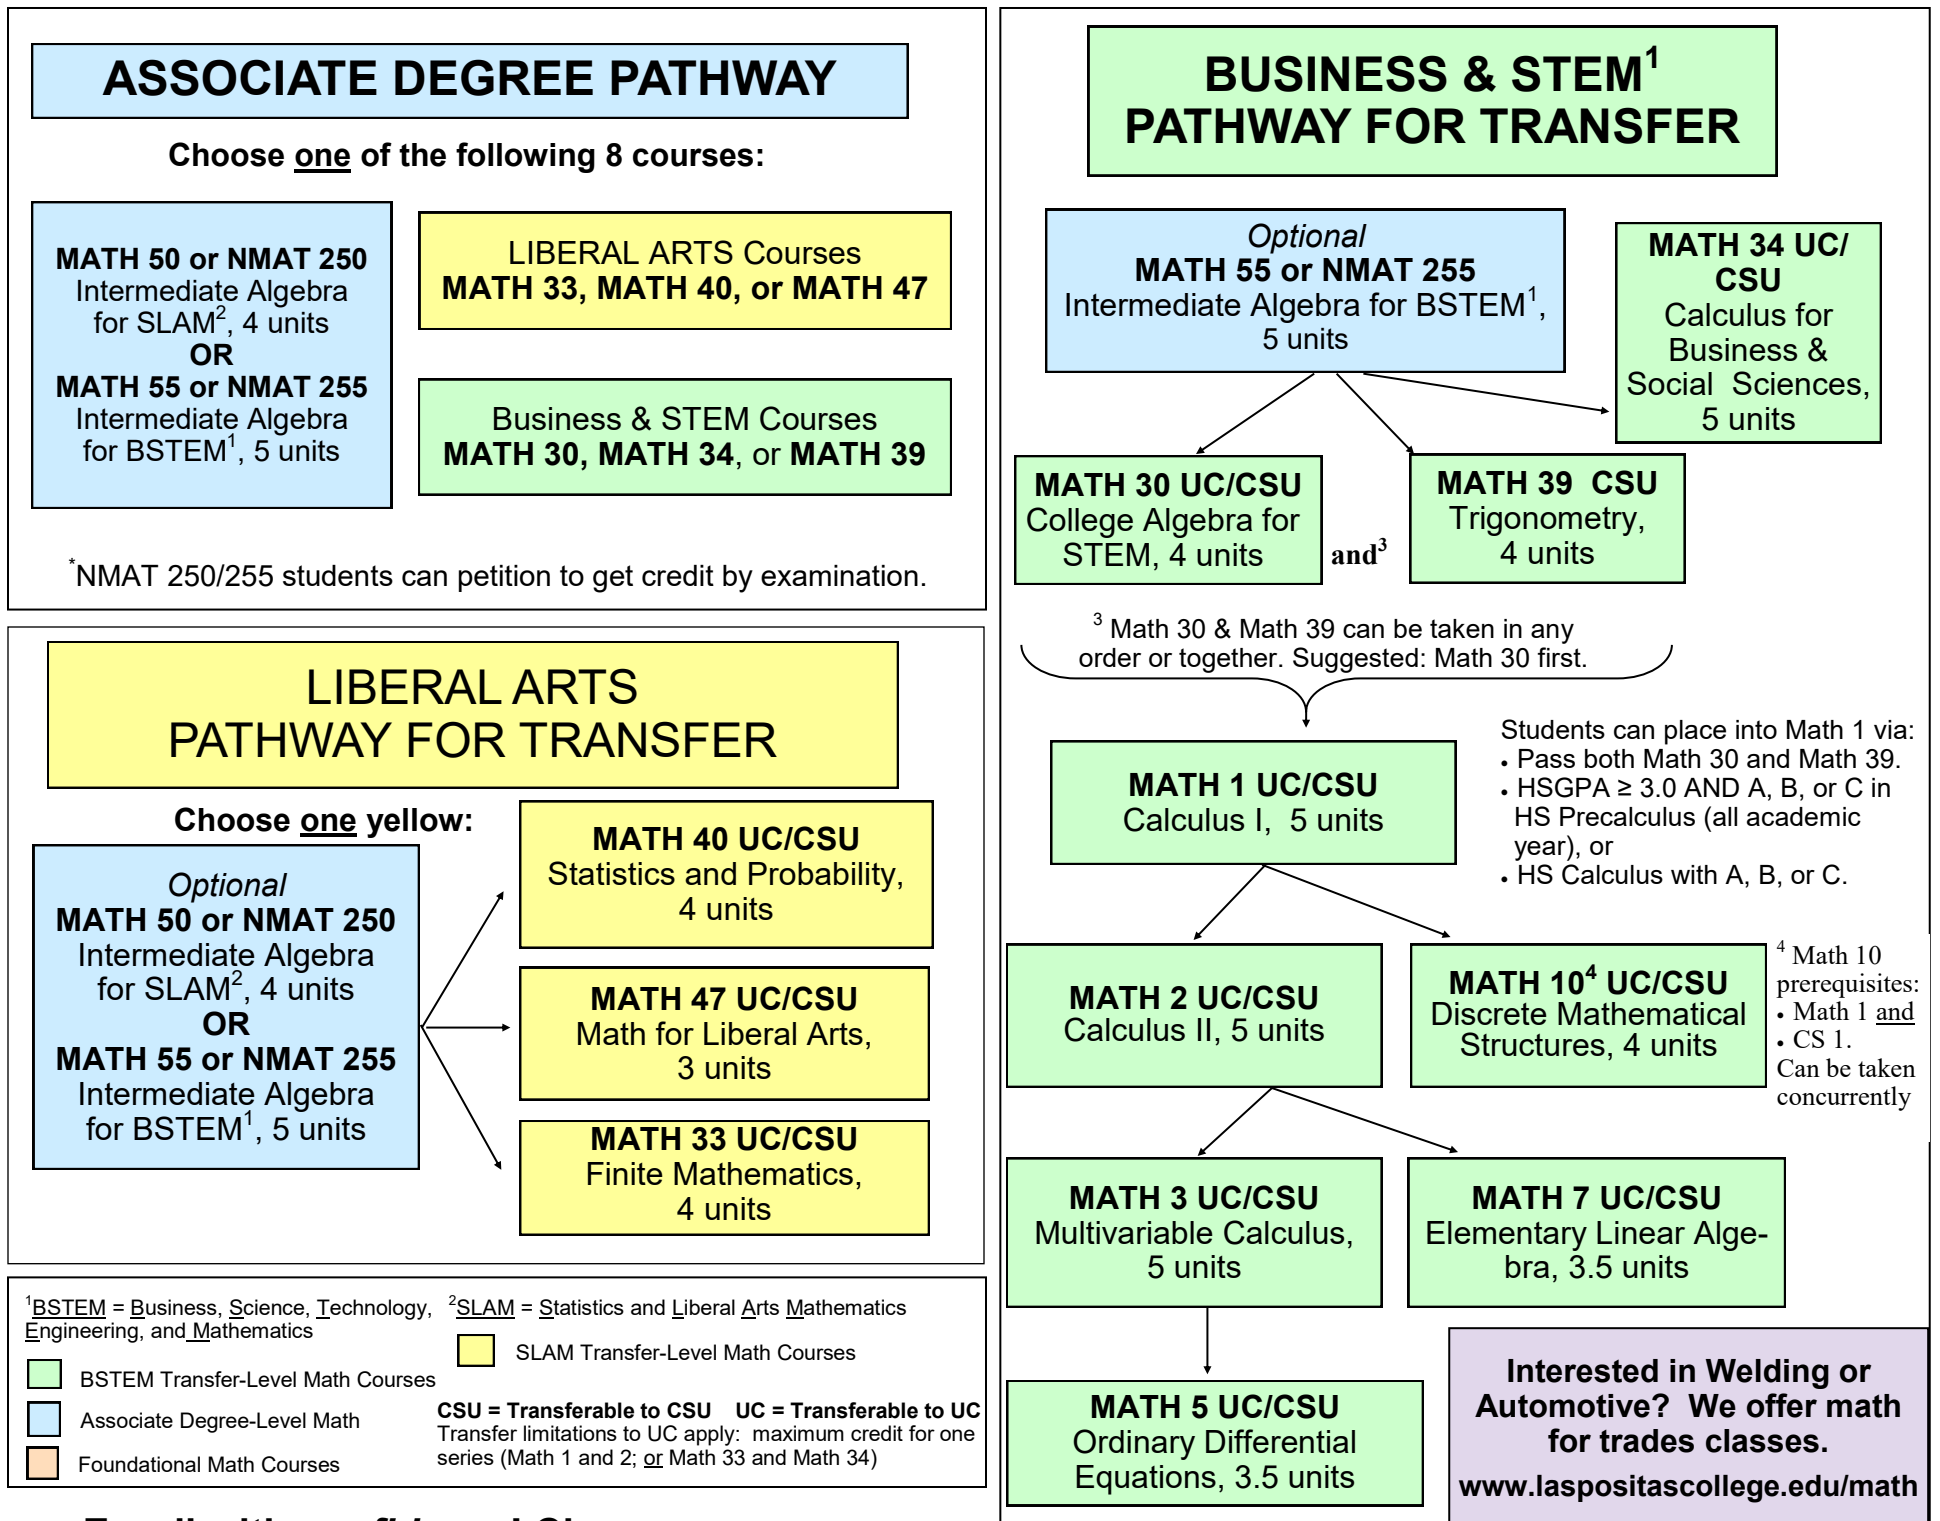

Mathematics Pathways for YOUR Academic Goal!

Achieve your goals efficiently and successfully with NEW pathways and support options at LPC!

Beginning Fall 2019, students are encouraged to enroll directly into a transfer-level course. Students should consider their academic goal, past achievements, and experiences.

Students are also strongly encouraged to take advantage of the many resources available to support them at LPC.

Enroll with confidence! Choose one or more.

MATH JAM BOOTCAMP COURSES

Award-winning, 1-week before the semester starts, & tuition-free!

Offered the week before the Fall and Spring semesters. Innovative learning interventions help you prepare for upcoming mathematic courses. Proven to increase student success and retention rates!

NMAT 264
Math Jam for SLAM
Math 40, 47, 33
(SLAM is Statistics, Liberal Arts Math)

CONCURRENT SUPPORT COURSES

NEW! Jam all semester long with RECOMMENDED support during the semester. Offered tuition-free (noncredit) or for credit. Aligned with your math course and designed with innovative strategies to provide math and learning support while taking your math class. There is no homework in these courses.