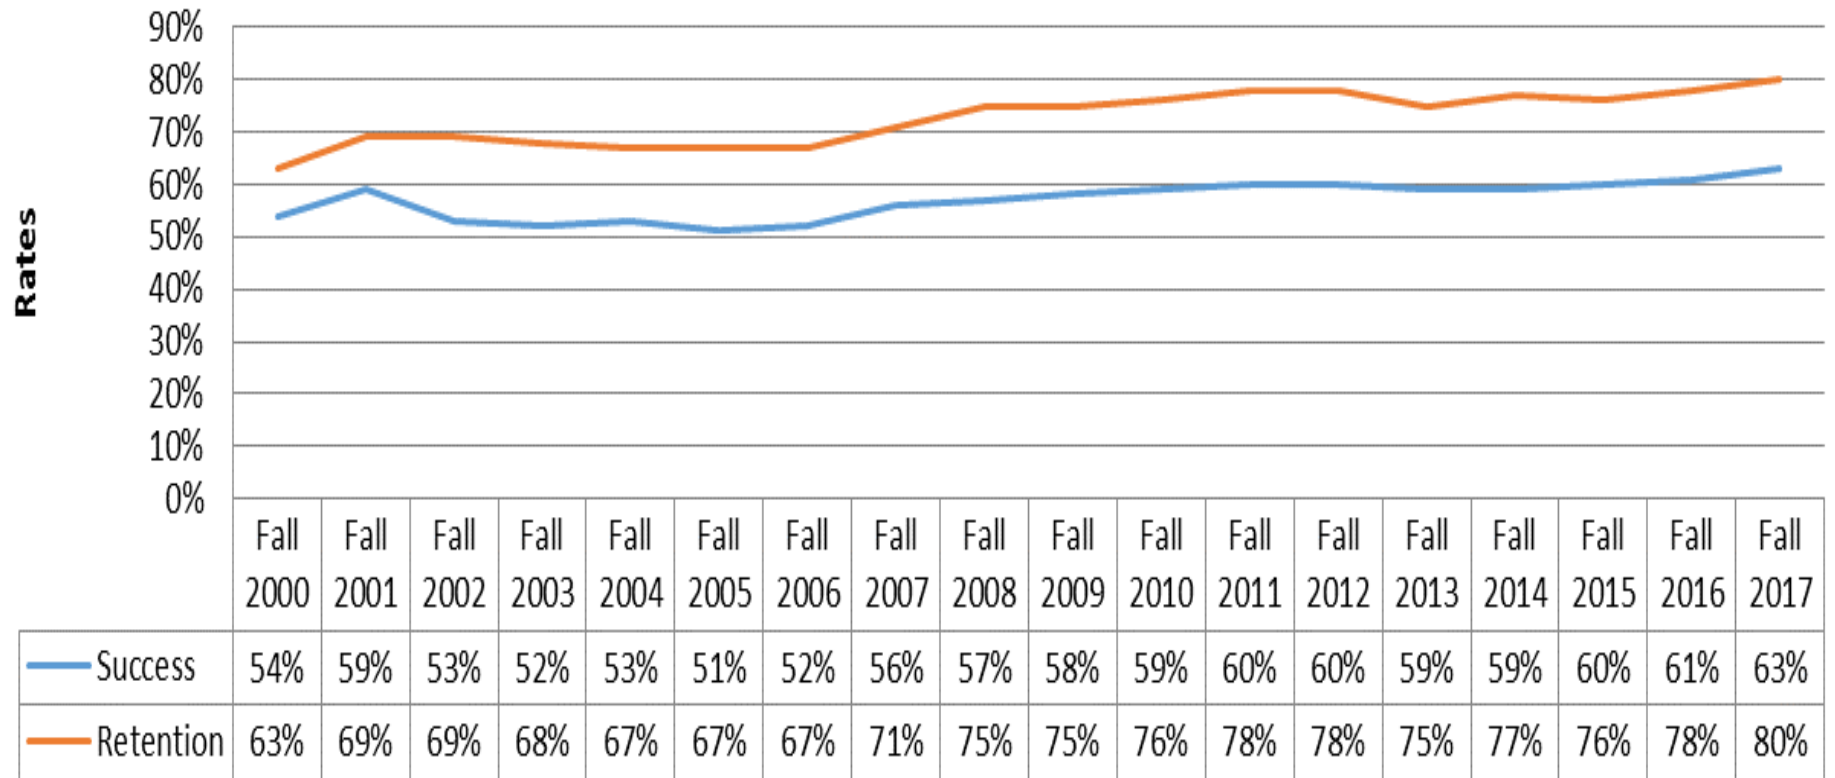

DE Fall Success & Retention Rates 2000-17

DE Spring Success & Retention Rates 2005-18

DE Summer Success & Retention Rates 2004-18

	Summer 2004	Summer 2005	Summer 2006	Summer 2007	Summer 2008	Summer 2009	Summer 2010	Summer 2011	Summer 2012	Summer 2013	Summer 2014	Summer 2015	Summer 2016	Summer 2017	Summer 2018
Success	65%	64%	60%	65%	66%	67%	64%	64%	68%	68%	69%	70%	73%	75%	78%
Retention	81%	81%	75%	80%	76%	81%	80%	77%	82%	85%	84%	82%	85%	85%	89%