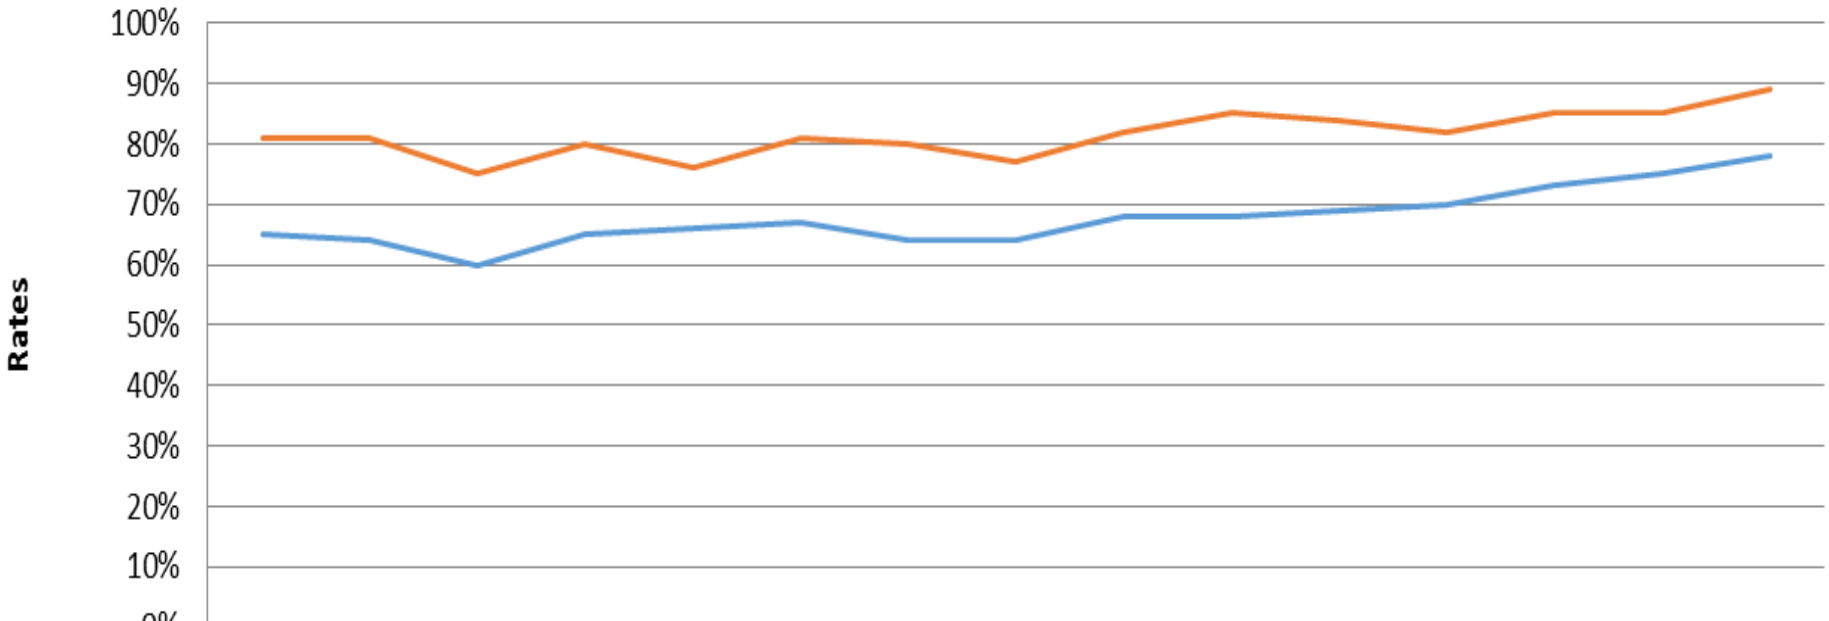

DE Fall Success & Retention Rates 2000-17

DE Spring Success & Retention Rates 2005-18

DE Summer Success & Retention Rates 2004-18

	Summer 2004	Summer 2005	Summer 2006	Summer 2007	Summer 2008	Summer 2009	Summer 2010	Summer 2011	Summer 2012	Summer 2013	Summer 2014	Summer 2015	Summer 2016	Summer 2017	Summer 2018
Success	65%	64%	60%	65%	66%	67%	64%	64%	68%	68%	69%	70%	73%	75%	78%
Retention	81%	81%	75%	80%	76%	81%	80%	77%	82%	85%	84%	82%	85%	85%	89%