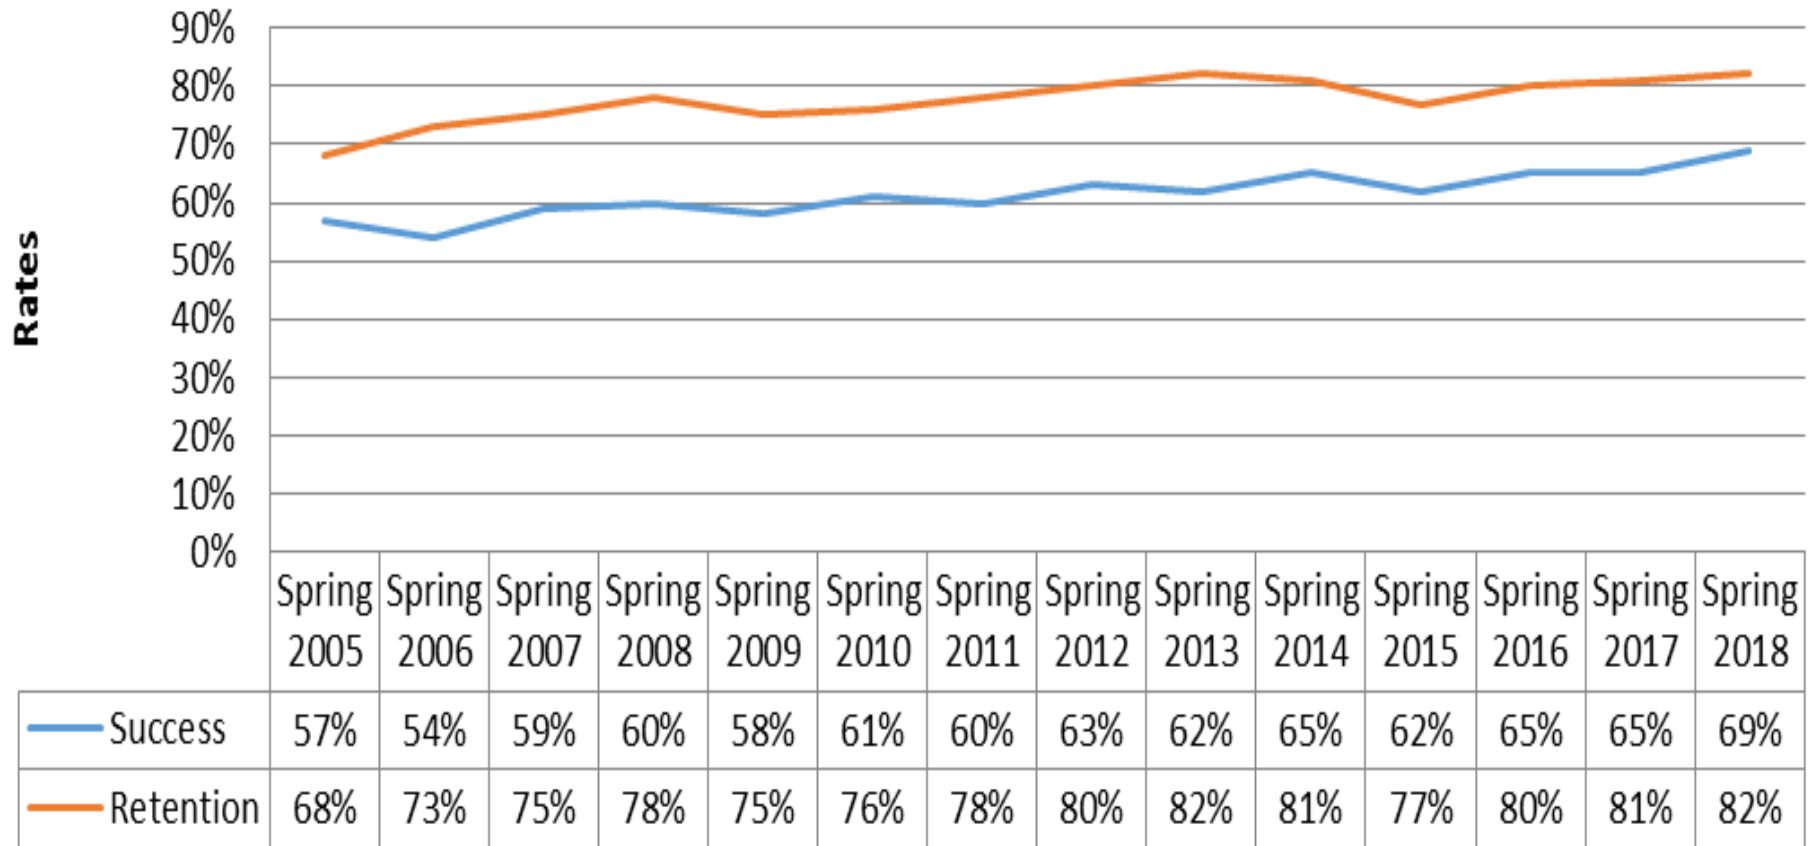

DE Fall Success & Retention Rates 2000-17

DE Spring Success & Retention Rates 2005-18

DE Summer Success & Retention Rates 2004-18

	Summer 2004	Summer 2005	Summer 2006	Summer 2007	Summer 2008	Summer 2009	Summer 2010	Summer 2011	Summer 2012	Summer 2013	Summer 2014	Summer 2015	Summer 2016	Summer 2017	Summer 2018
Success	65%	64%	60%	65%	66%	67%	64%	64%	68%	68%	69%	70%	73%	75%	78%
Retention	81%	81%	75%	80%	76%	81%	80%	77%	82%	85%	84%	82%	85%	85%	89%