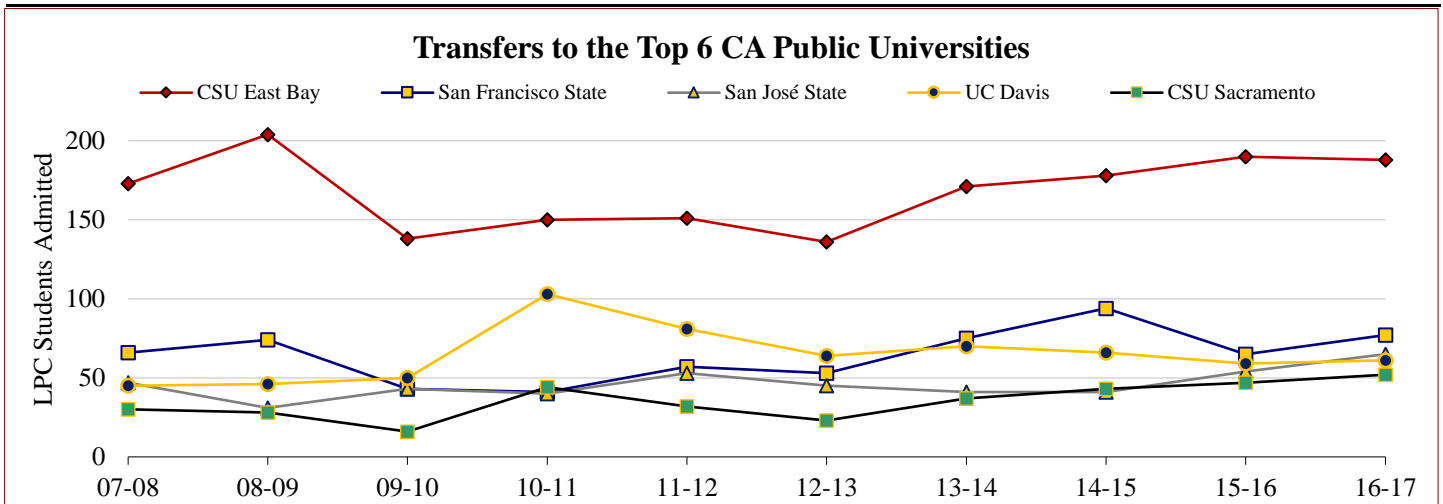

# Las Positas Transfers to CA Public Universities: Academic Years 2007-08 to 2016-17

Transfers from Las Positas College (LPC) to all California public universities are shown below for the last 10 years. LPC students most frequently transferred to CSU East Bay, San José State, UC Davis, San Francisco State, CSU Sacramento and UC Berkeley; almost two-thirds of LPC transfers to California public universities in 2016-17 enrolled in these institutions.