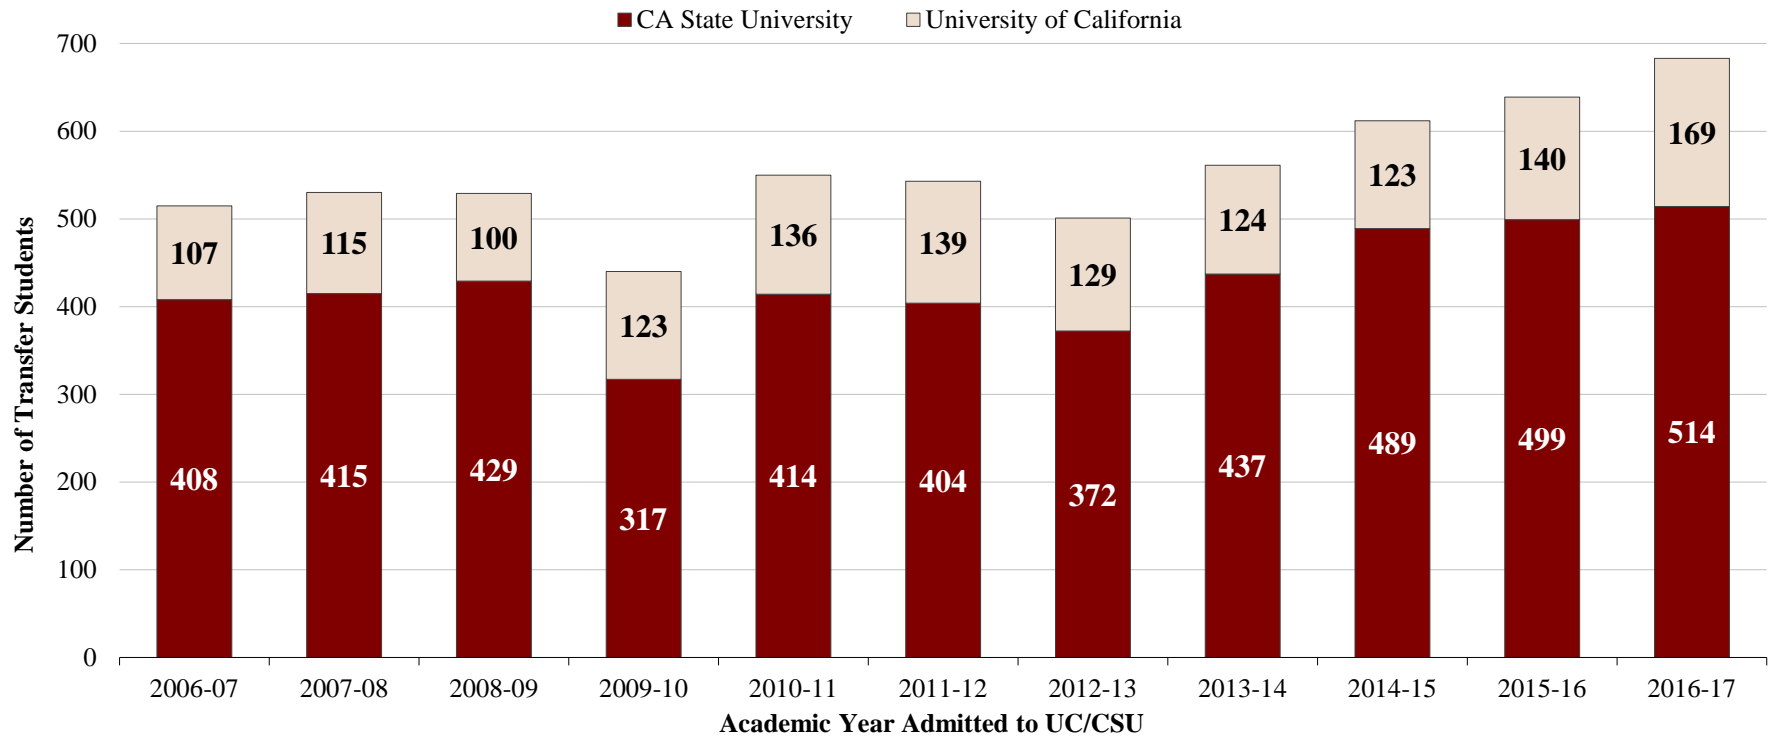

**Las Positas College Transfers to a California Public 4-Year University System (UC or CSU)**  
Academic Year 2006-07 to 2016-17

University System	2006-07	2007-08	2008-09	2009-10	2010-11	2011-12	2012-13	2013-14	2014-15	2015-16	2016-17
CA State University	408	415	429	317	414	404	372	437	489	499	514
University of California	107	115	100	123	136	139	129	124	123	140	169
<b>Total</b>	<b>515</b>	<b>530</b>	<b>529</b>	<b>428</b>	<b>550</b>	<b>543</b>	<b>501</b>	<b>561</b>	<b>612</b>	<b>639</b>	<b>683</b>

**Trends in Student Transfers to UC/CSU**  
2006-07 to 2016-17

NOTE: Number of LPC students who were admitted and enrolled at a UC or CSU by the year they were admitted to the respective university system.