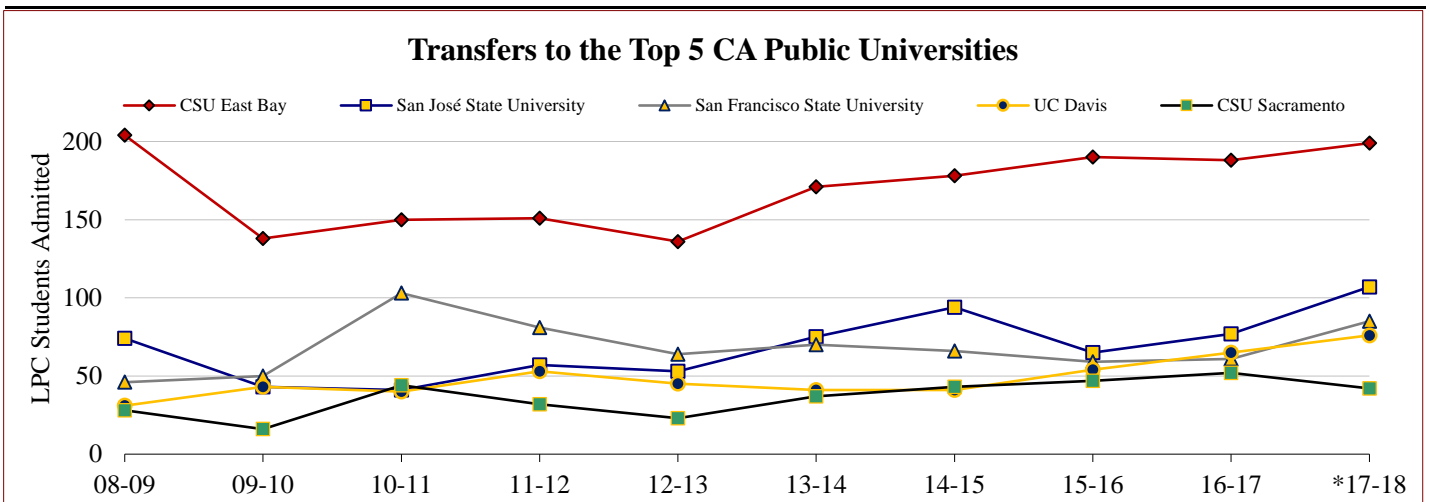

# Las Positas Transfers to CA Public Universities: Academic Years 2008-09 to 2017-18

Transfers from Las Positas College (LPC) to all California public universities are shown below for the last 10 years. LPC students most frequently transferred to CSU East Bay, San José State, San Francisco State, UC Davis, and CSU Sacramento. Almost two-thirds of LPC transfers to California public universities in 2017-18 enrolled in these institutions.