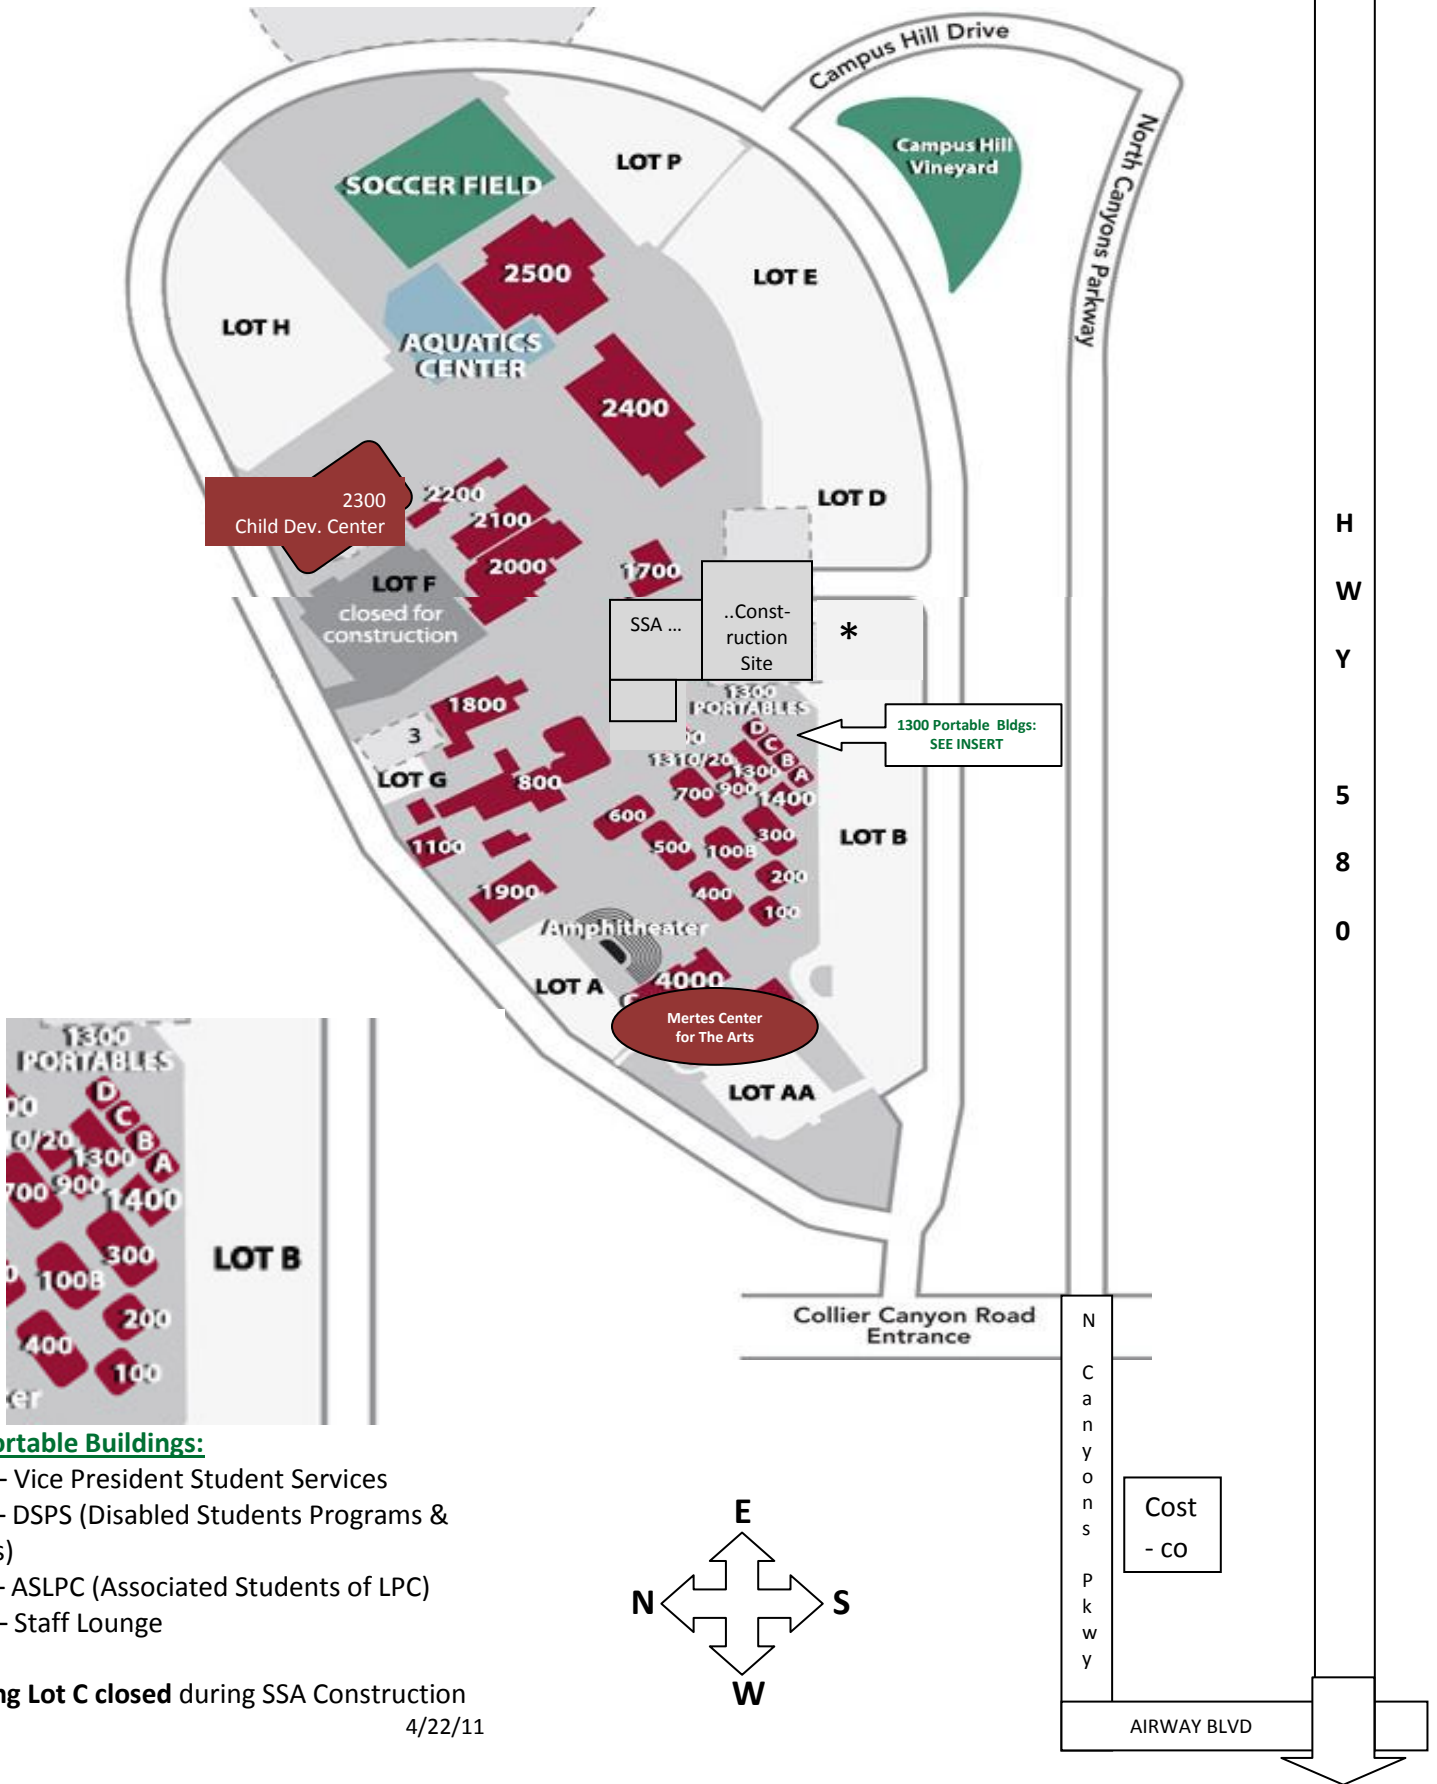

Campus Map – Spring 2011

1300 Portable Buildings:

- 1300A – Vice President Student Services
- 1300B – DSPS (Disabled Students Programs & Services)
- 1300C – ASLPC (Associated Students of LPC)
- 1300D – Staff Lounge

* Parking Lot C closed during SSA Construction
4/22/11