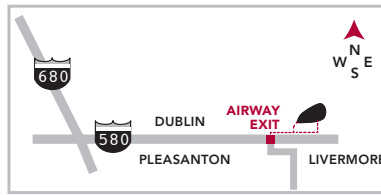

Las Positas College

3000 Campus Hill Drive

Livermore, CA 94551

925 . 424 . 1000

Directions

EXIT : AIRWAY BLVD toward COLLIER CANYON
 Turn **RIGHT** onto N CANYONS PKWY
 Turn **LEFT** onto COLLIER CANYON RD;
 Las Positas College entrance is on your **RIGHT**
OR continue straight on N CANYONS PKWY;
 Turn **LEFT** onto CAMPUS HILL DRIVE