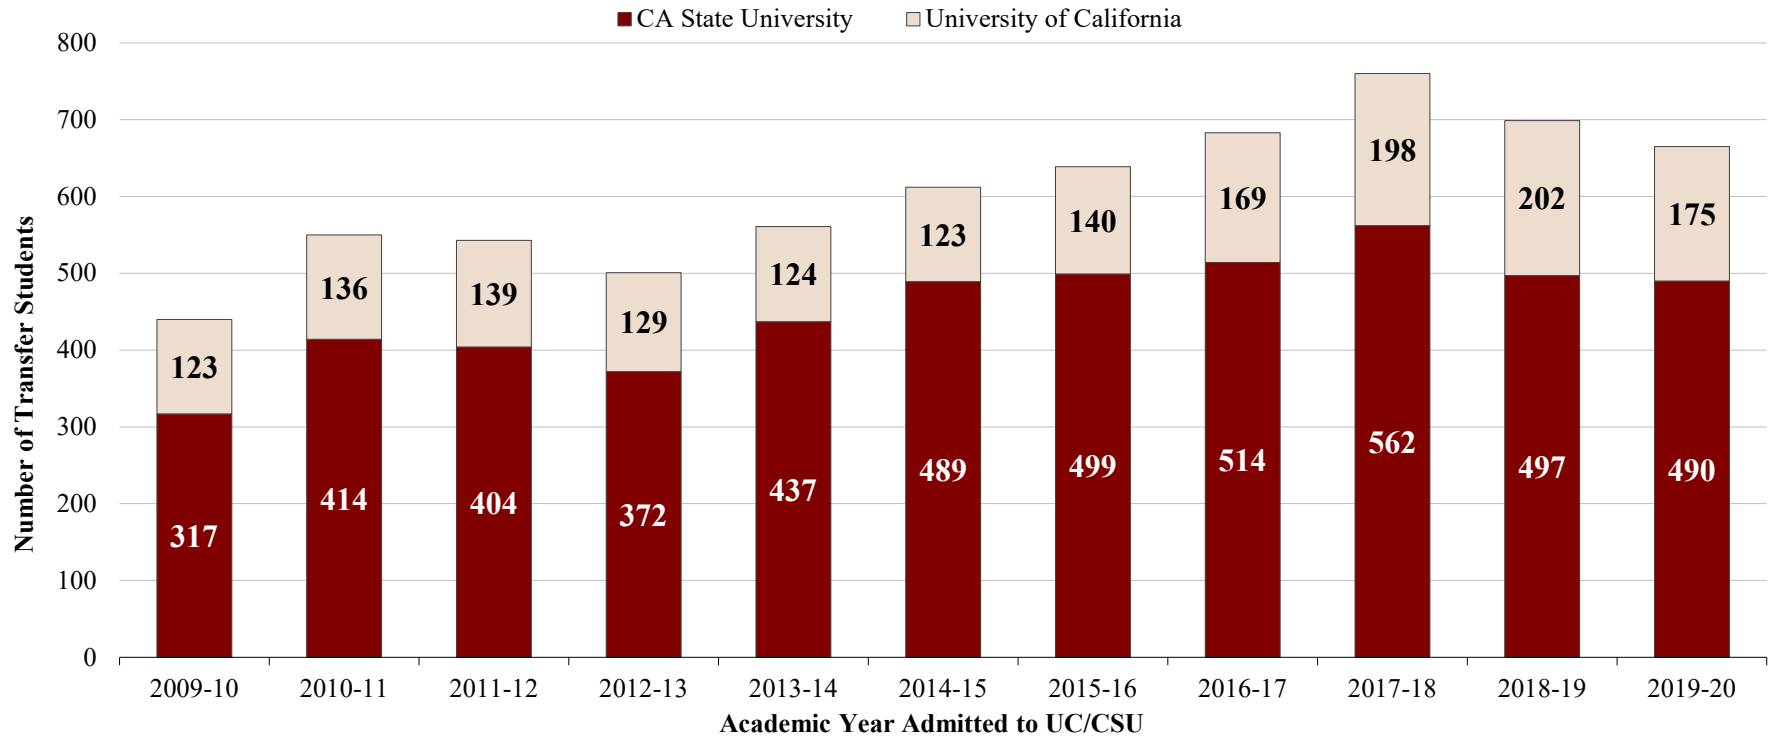

**Las Positas College Transfers to a California Public 4-Year University System (UC or CSU)**  
Academic Year 2009-10 to 2019-20

University System	2009-10	2010-11	2011-12	2012-13	2013-14	2014-15	2015-16	2016-17	2017-18	2018-19	2019-20
CA State University	317	414	404	372	437	489	499	514	562	497	490
University of California	123	136	139	129	124	123	140	169	198	202	175
<b>Total</b>	<b>440</b>	<b>550</b>	<b>543</b>	<b>501</b>	<b>561</b>	<b>612</b>	<b>639</b>	<b>683</b>	<b>760</b>	<b>699</b>	<b>665</b>

**Trends in Student Transfers to UC/CSU**  
2009-10 to 2019-20

NOTE: Number of LPC students who were admitted and enrolled at a UC or CSU by the year they were admitted to the respective university system.