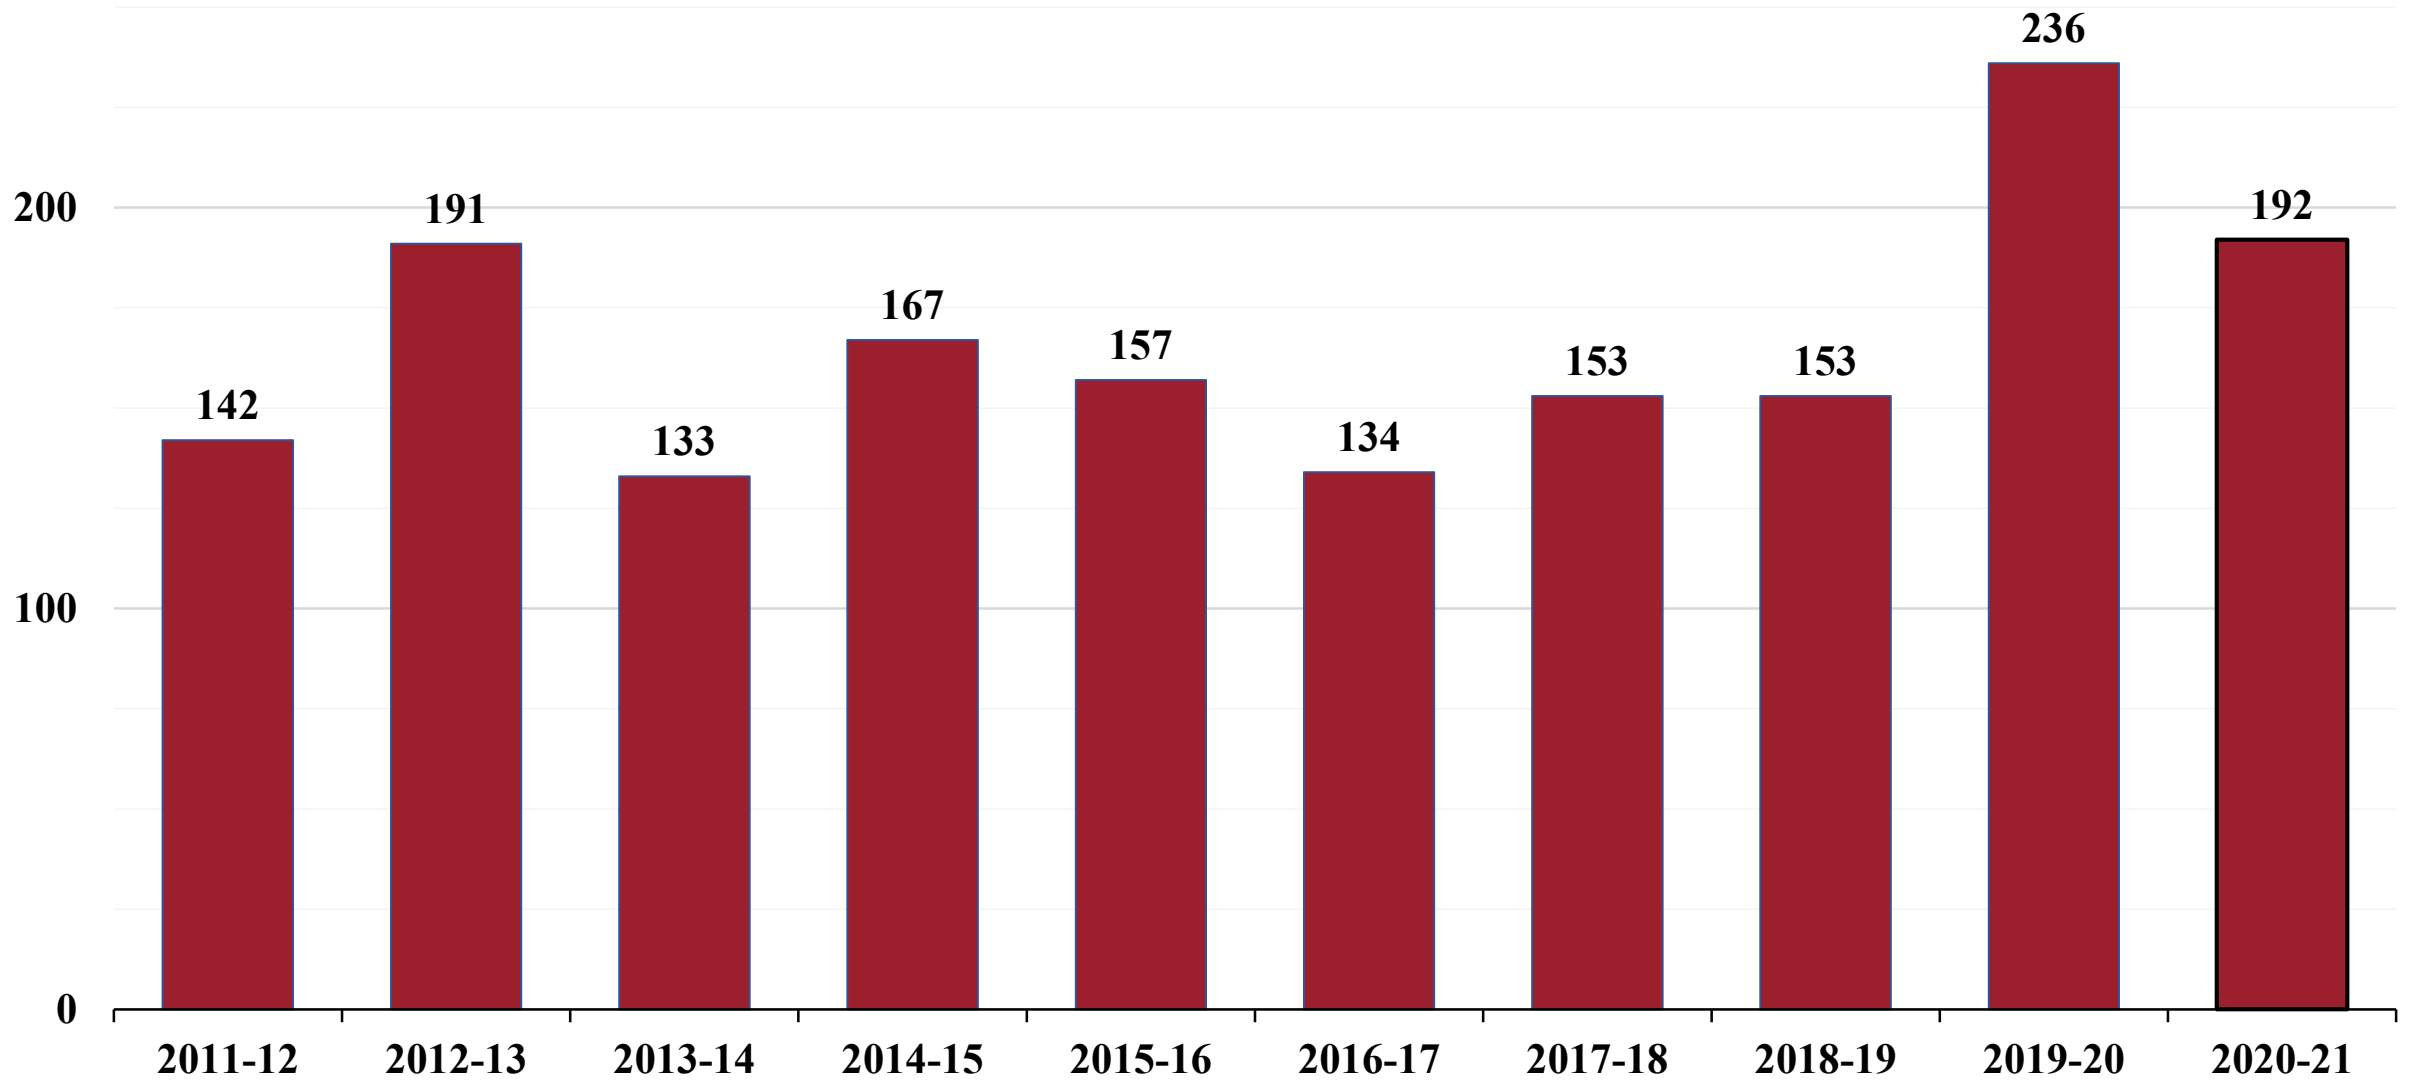

LPC Certificates Awarded

Note: Excludes CSU GE Breadth and IGETC