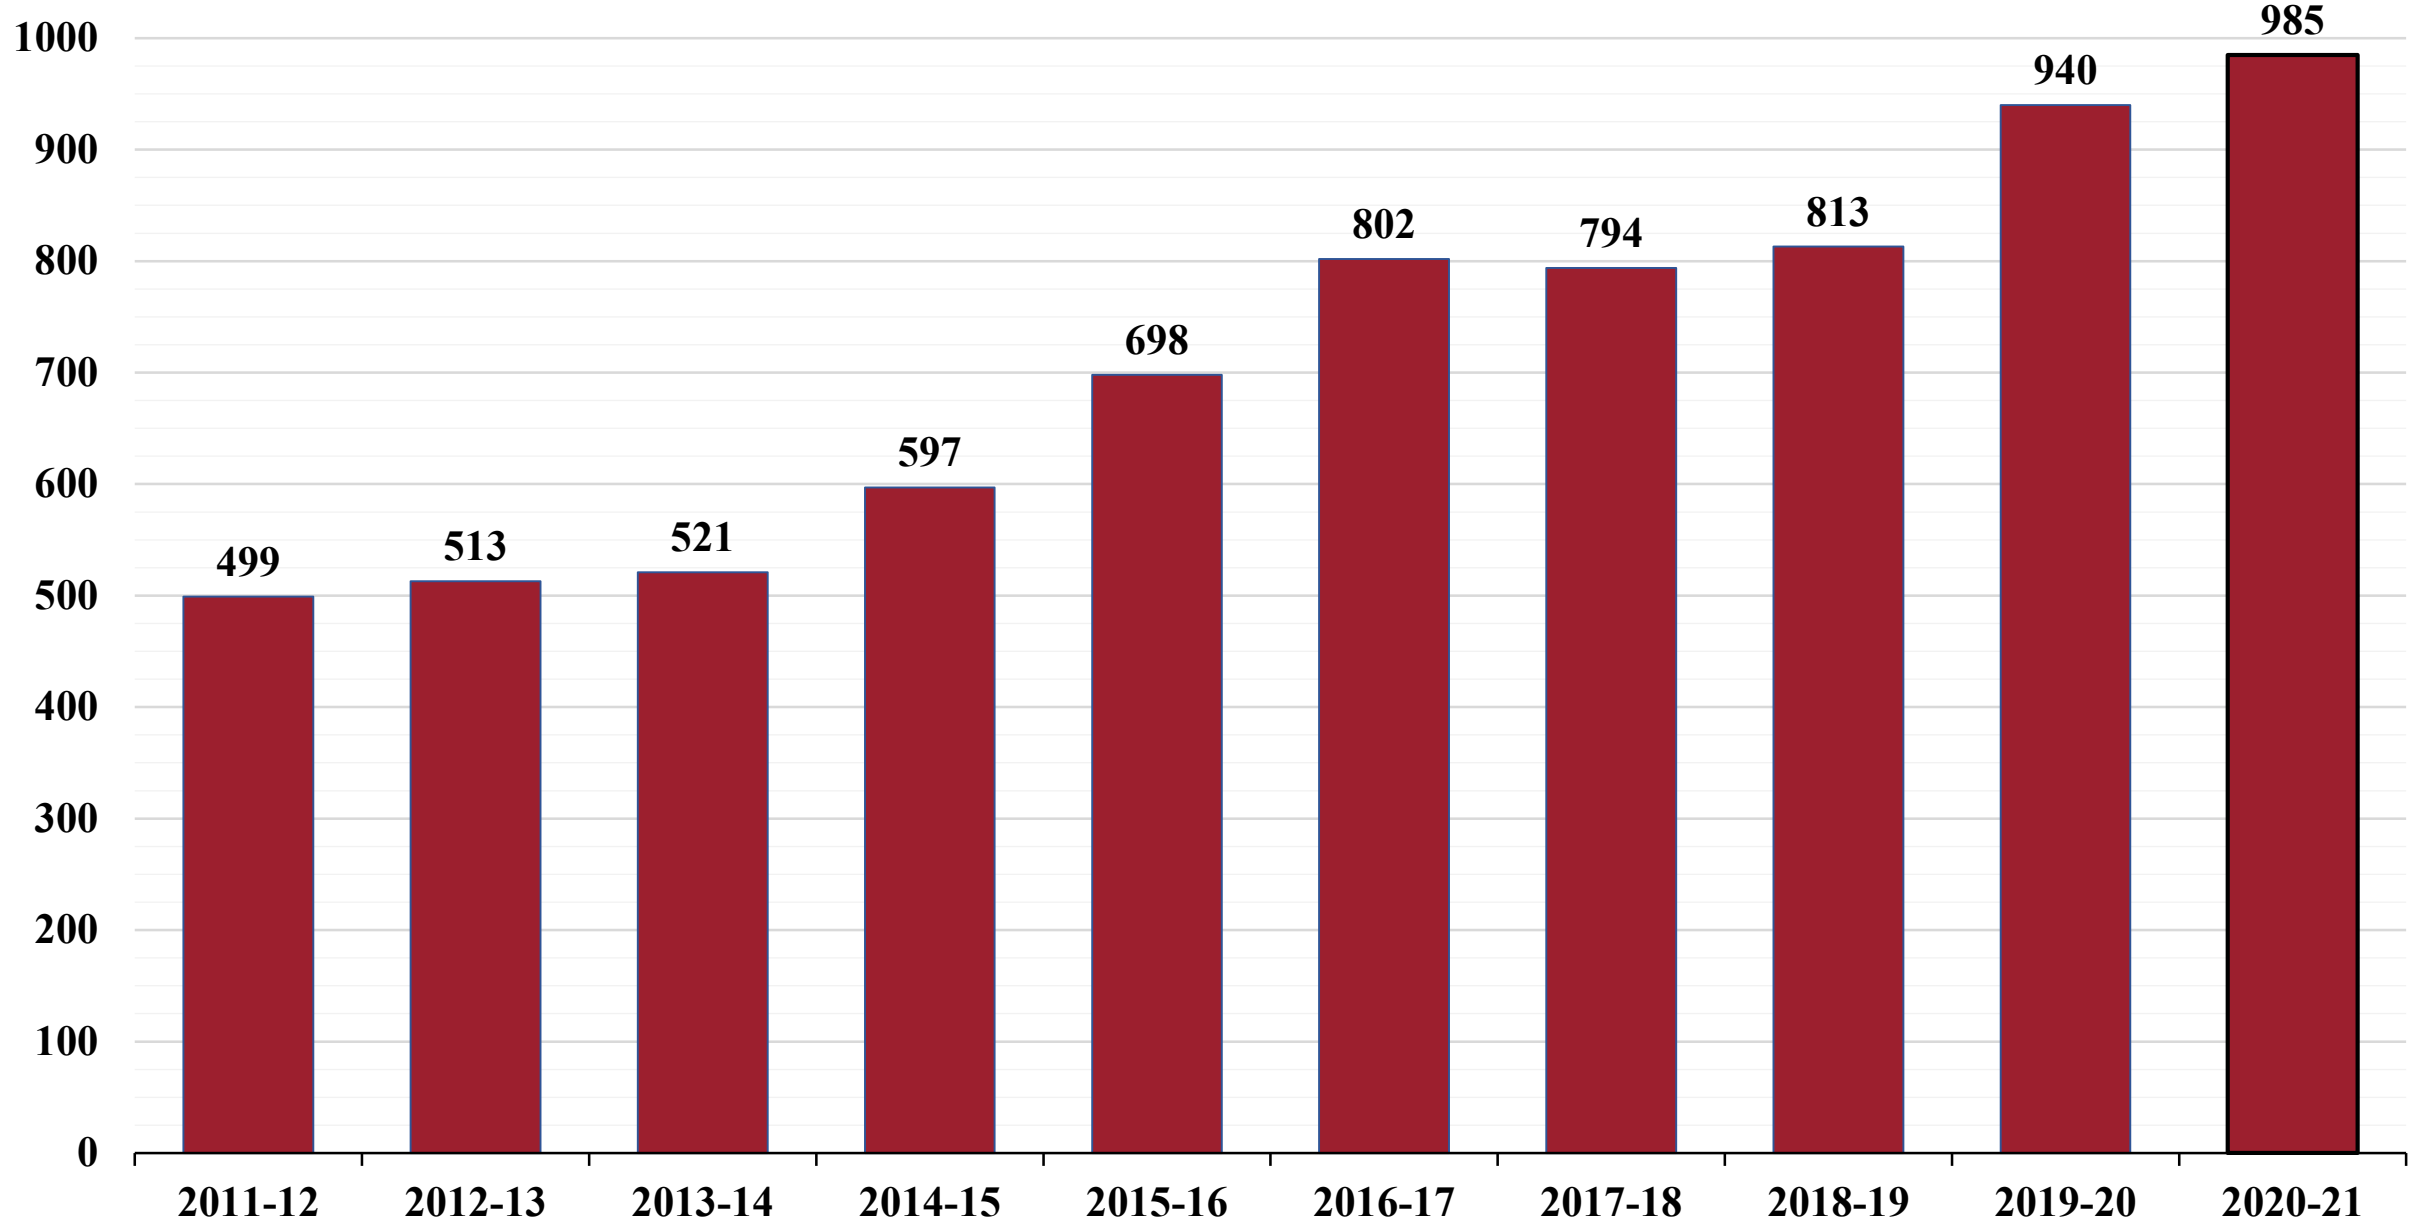

Definitions

Institution-Set Standard: Meet or exceed 95% of five-year rolling average on a given metric.

Stretch Goal: Varies by type of outcome. Meet or exceed 101%, 105%, or 110% above the five-year rolling average on a given metric.

Course Completion Rates

LPC Course Completion Rates

Course Completion Rate Institution-Set Standard (95%) Stretch Goal (101%)

Degree Completion

LPC Associate Degrees Awarded

LPC Degree Completions (Headcount)

LPC Associate Degrees Awarded

Certificate Completion

LPC Certificates Awarded

Note: Excludes CSU GE Breadth and IGETC

LPC Certificate Completions (headcount)

Actual Completions Stretch Goal (105%) Institution-Set Standard (95%)