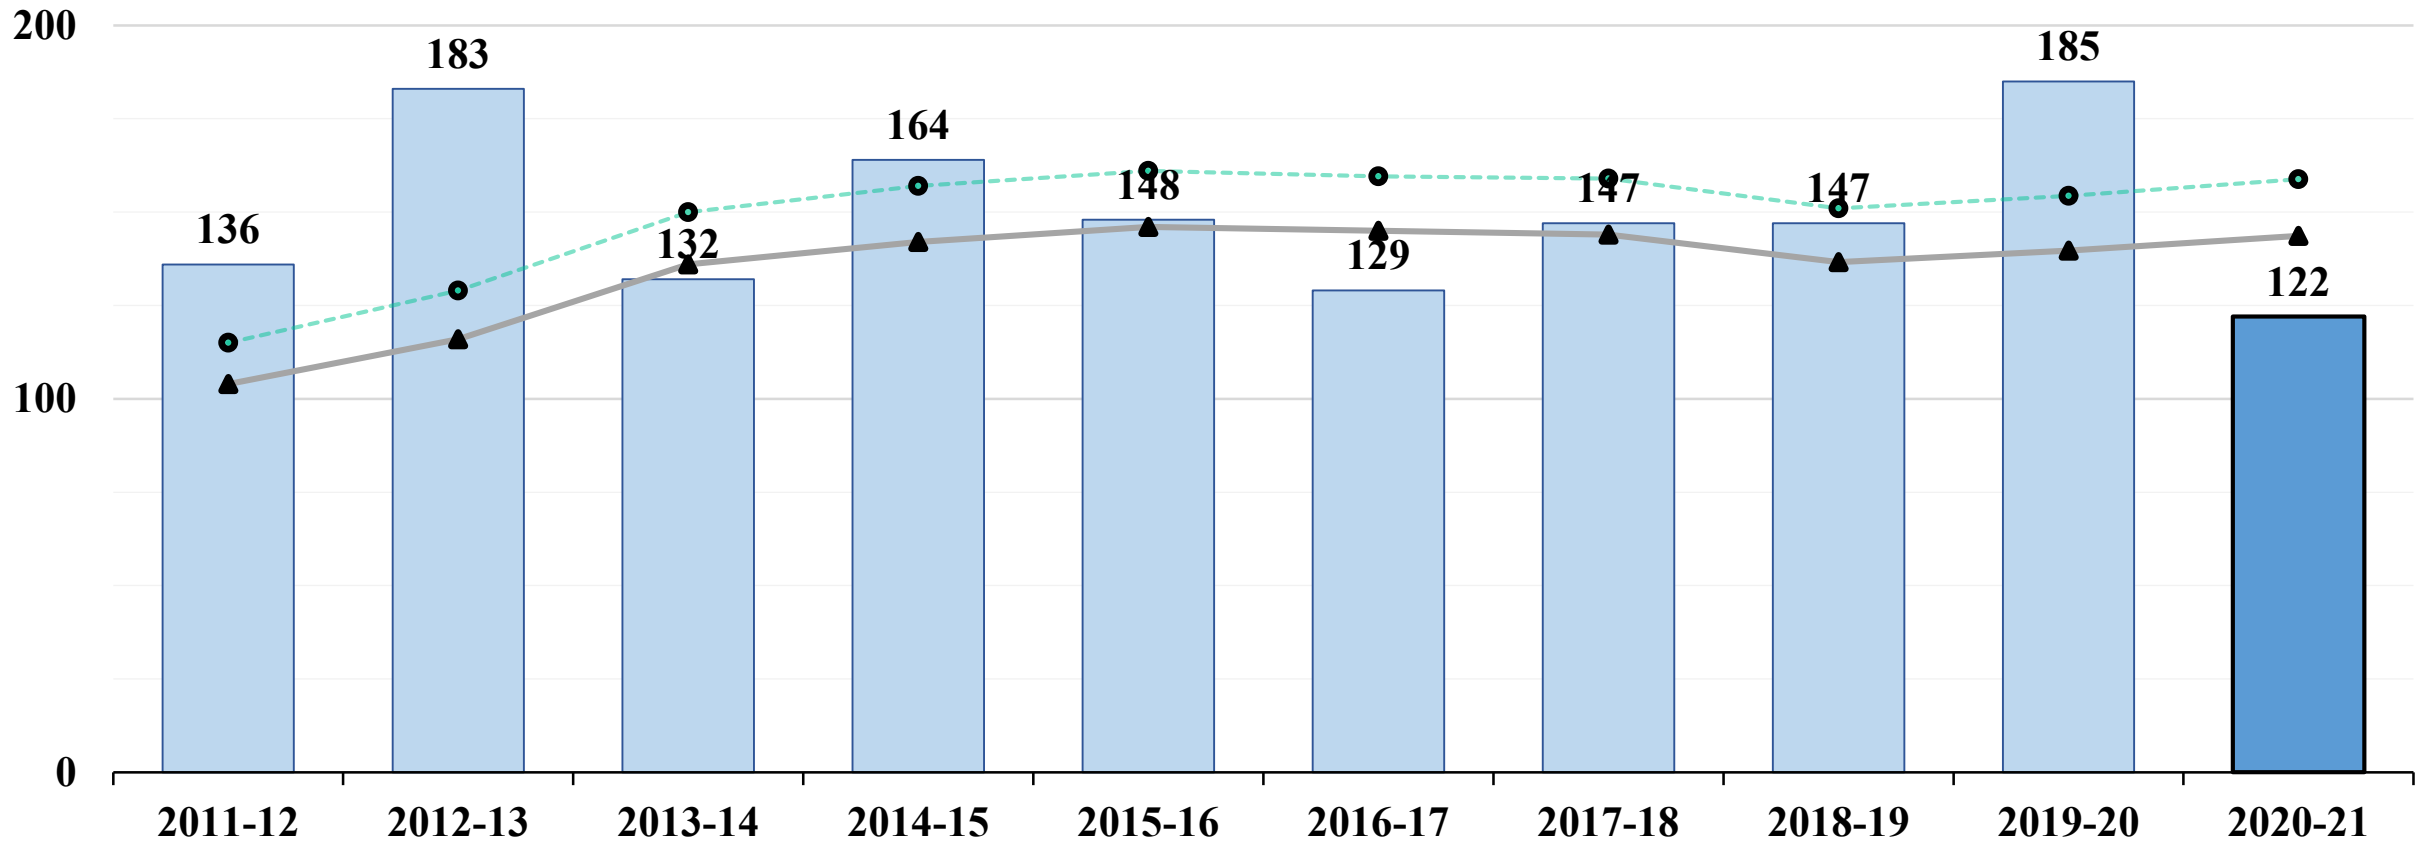

Definitions

Institution-Set Standard: Meet or exceed 95% of five-year rolling average on a given metric.

Stretch Goal: Varies by type of outcome. Meet or exceed 101%, 105%, or 110% above the five-year rolling average on a given metric.

Course Completion Rates

LPC Course Completion Rates

Course Completion Rate Institution-Set Standard (95%) Stretch Goal (101%)

Degree Completion

LPC Associate Degrees Awarded

LPC Degree Completions (Headcount)

LPC Associate Degrees Awarded

Certificate Completion

LPC Certificates Awarded

Note: Excludes CSU GE Breadth and IGETC

LPC Certificate Completions (headcount)

Actual Completions Stretch Goal (105%) Institution-Set Standard (95%)

Note: Excludes CSU GE Breadth and IGETC

LPC Certificate Completions (headcount)

Actual Completions Stretch Goal (105%) Institution-Set Standard (95%)

Note: Excludes CSU GE Breadth, IGETC, and Non-Credit Programs