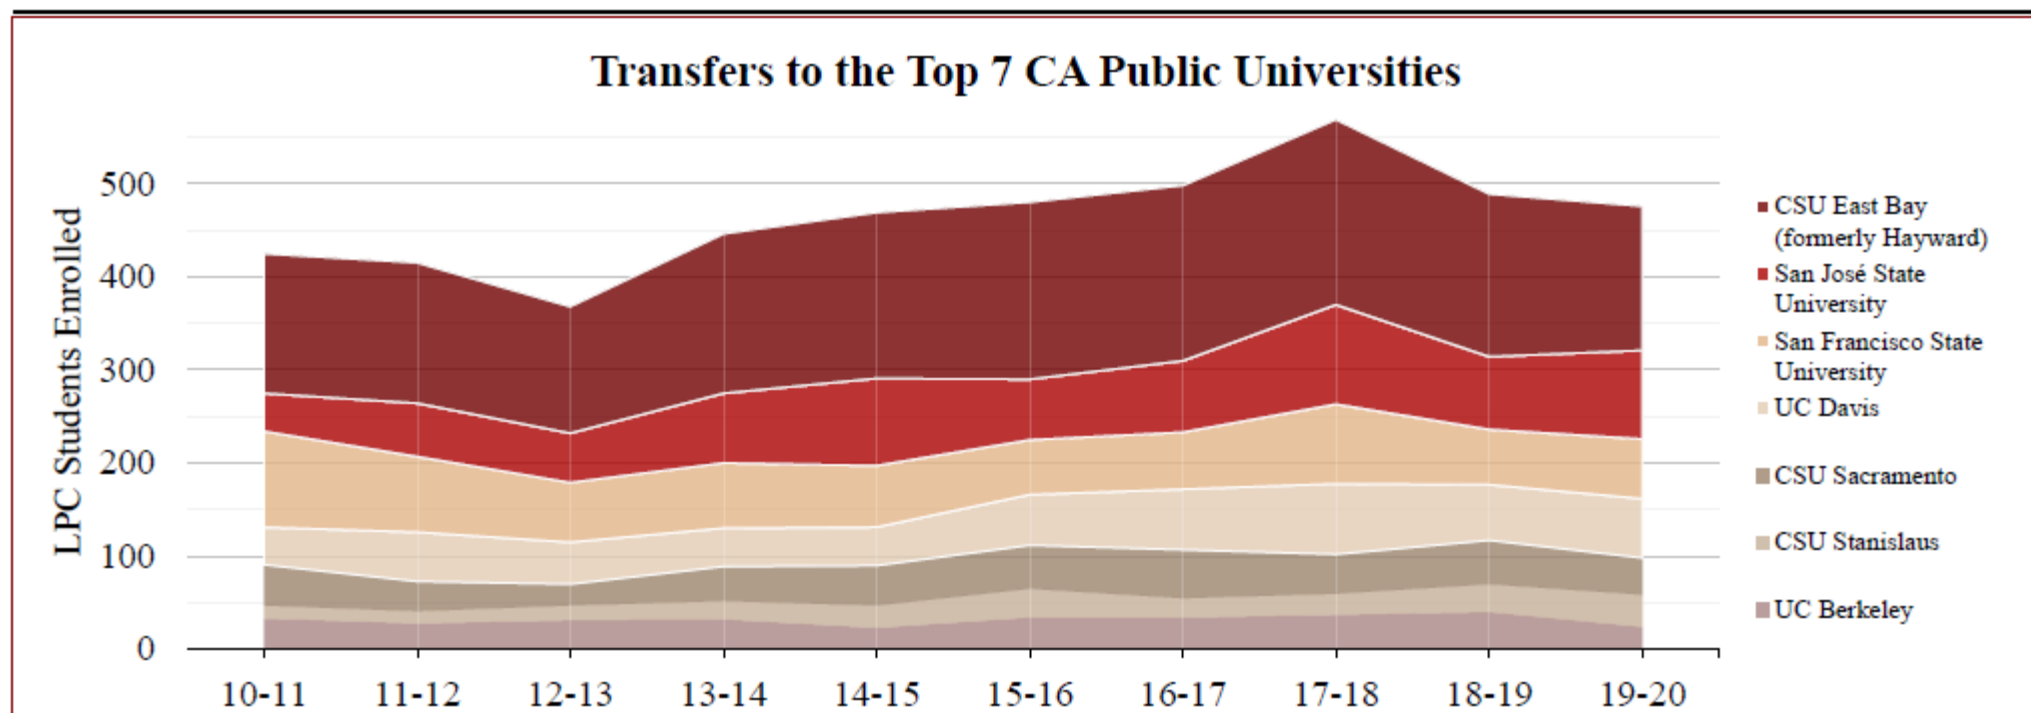

LPC Associate Degrees Awarded

Certificate Completion

LPC Certificates Awarded

Note: Excludes CSU GE Breadth and IGETC

LPC Certificate Completions (headcount)

Actual Completions Stretch Goal (105%) Institution-Set Standard (95%)

Note: Excludes CSU GE Breadth and IGETC

LPC Certificate Completions (headcount)

Actual Completions Stretch Goal (105%) Institution-Set Standard (95%)

Note: Excludes CSU GE Breadth, IGETC, and Non-Credit Programs

Transfer Completion

LPC Transfer Completions (headcount)

Las Positas Transfers to CA Public Universities: Academic Years 2009-10 to 2019-20

Transfers from Las Positas College (LPC) to all California public universities are shown below for the last 10 years. LPC students most frequently transferred to CSU East Bay, San José State, San Francisco State, UC Davis, CSU Sacramento, CSU Stanislaus, and UC Berkeley. Over seventy percent of all LPC transfers to one of these California public universities in 2019-20.