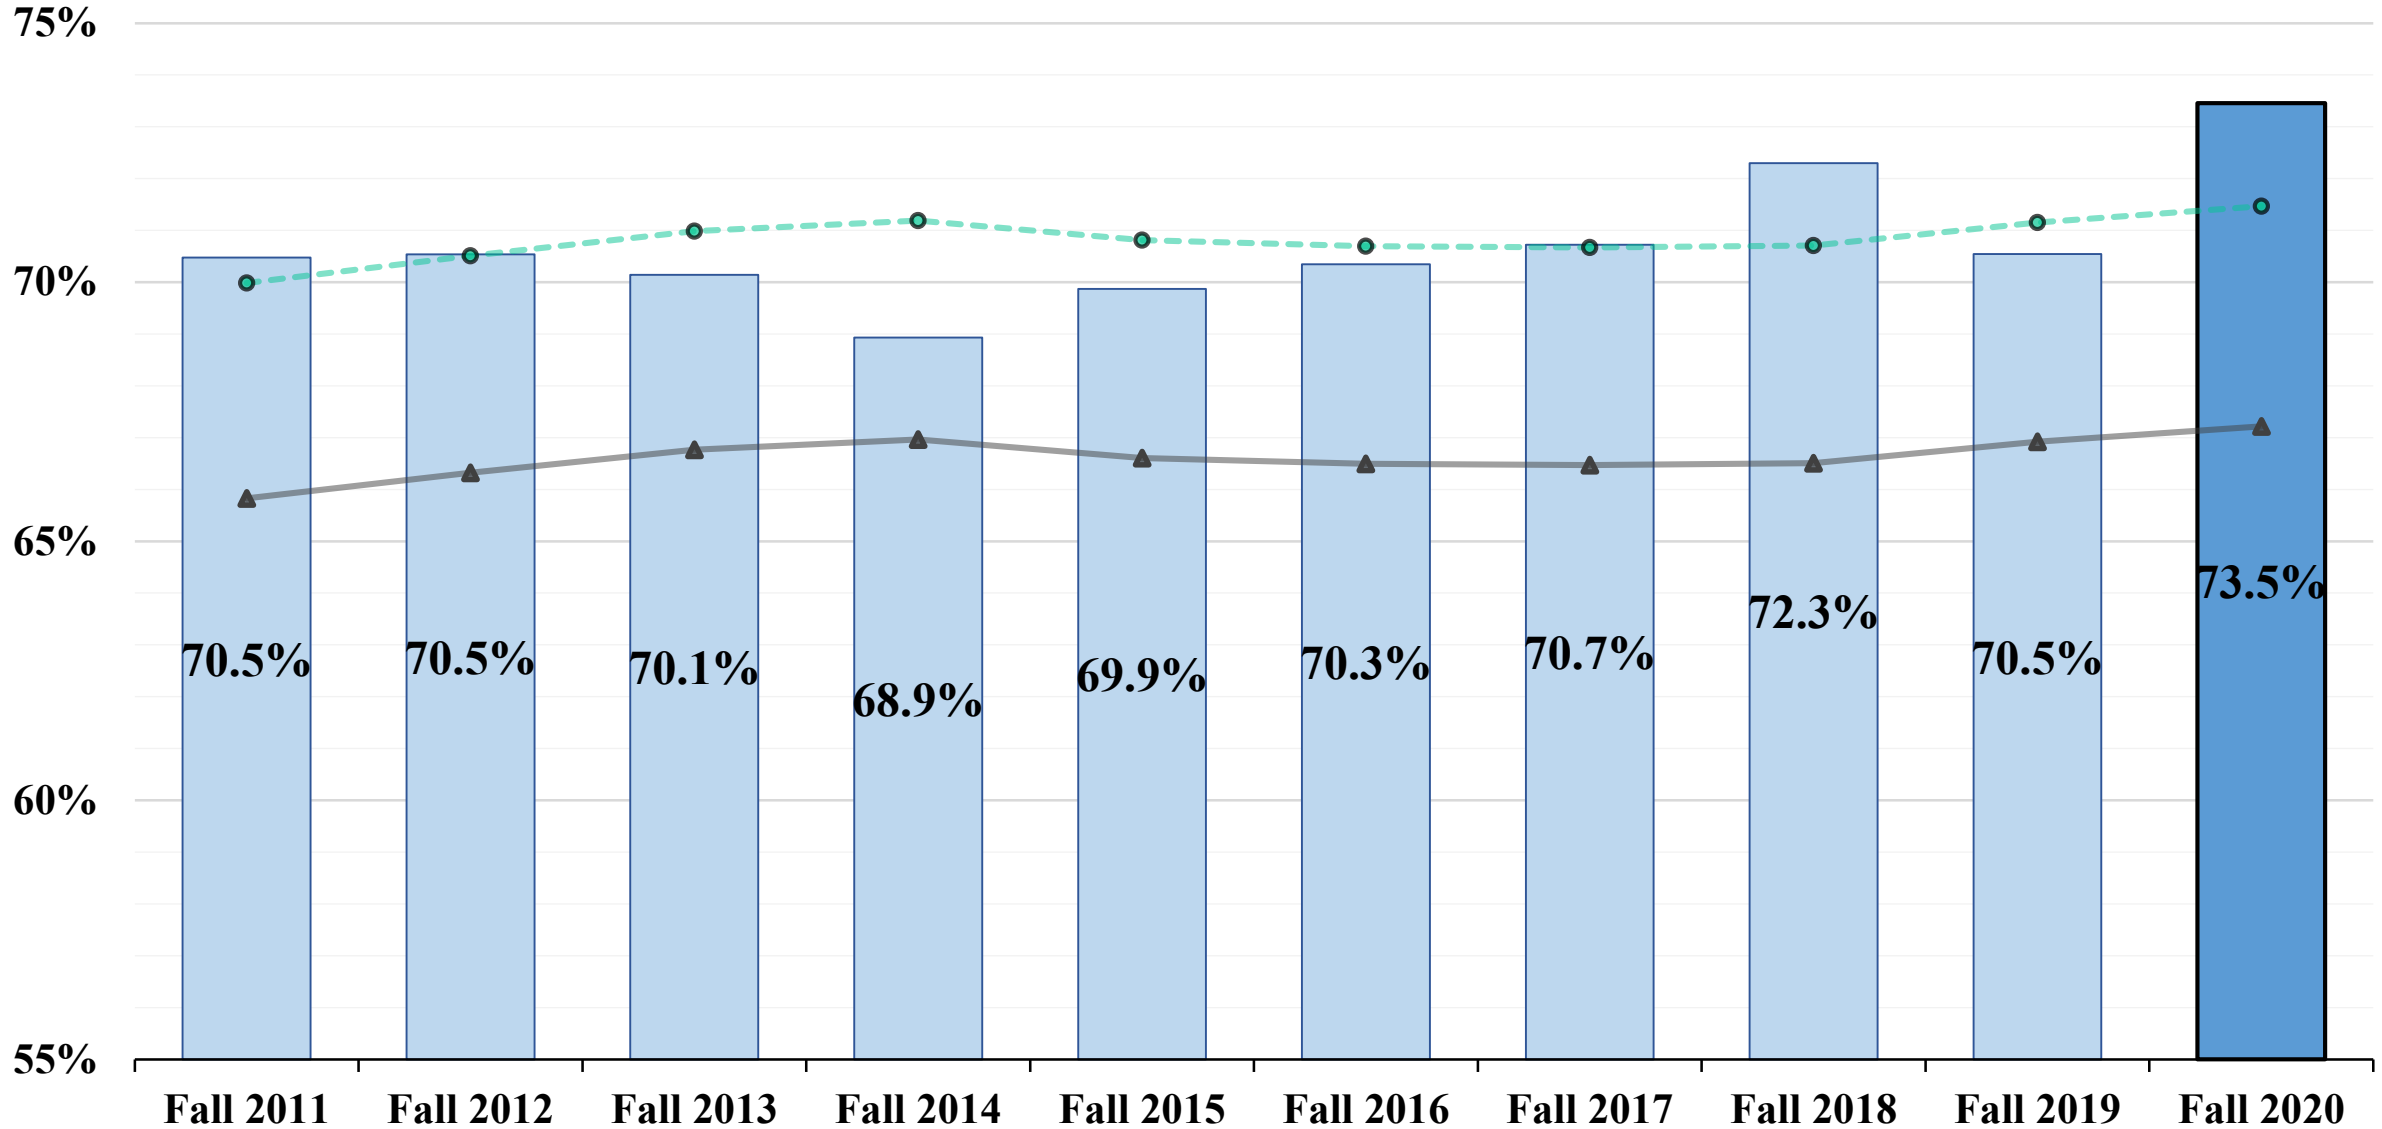

Definitions

Institution-Set Standard: Meet or exceed 95% of five-year rolling average on a given metric.

Stretch Goal: Varies by type of outcome. Meet or exceed 101%, 105%, or 110% above the five-year rolling average on a given metric.

Course Completion Rates

LPC Course Completion Rates

Course Completion Rate Institution-Set Standard (95%) Stretch Goal (101%)

Degree Completion

LPC Associate Degrees Awarded

LPC Degree Completions (Headcount)