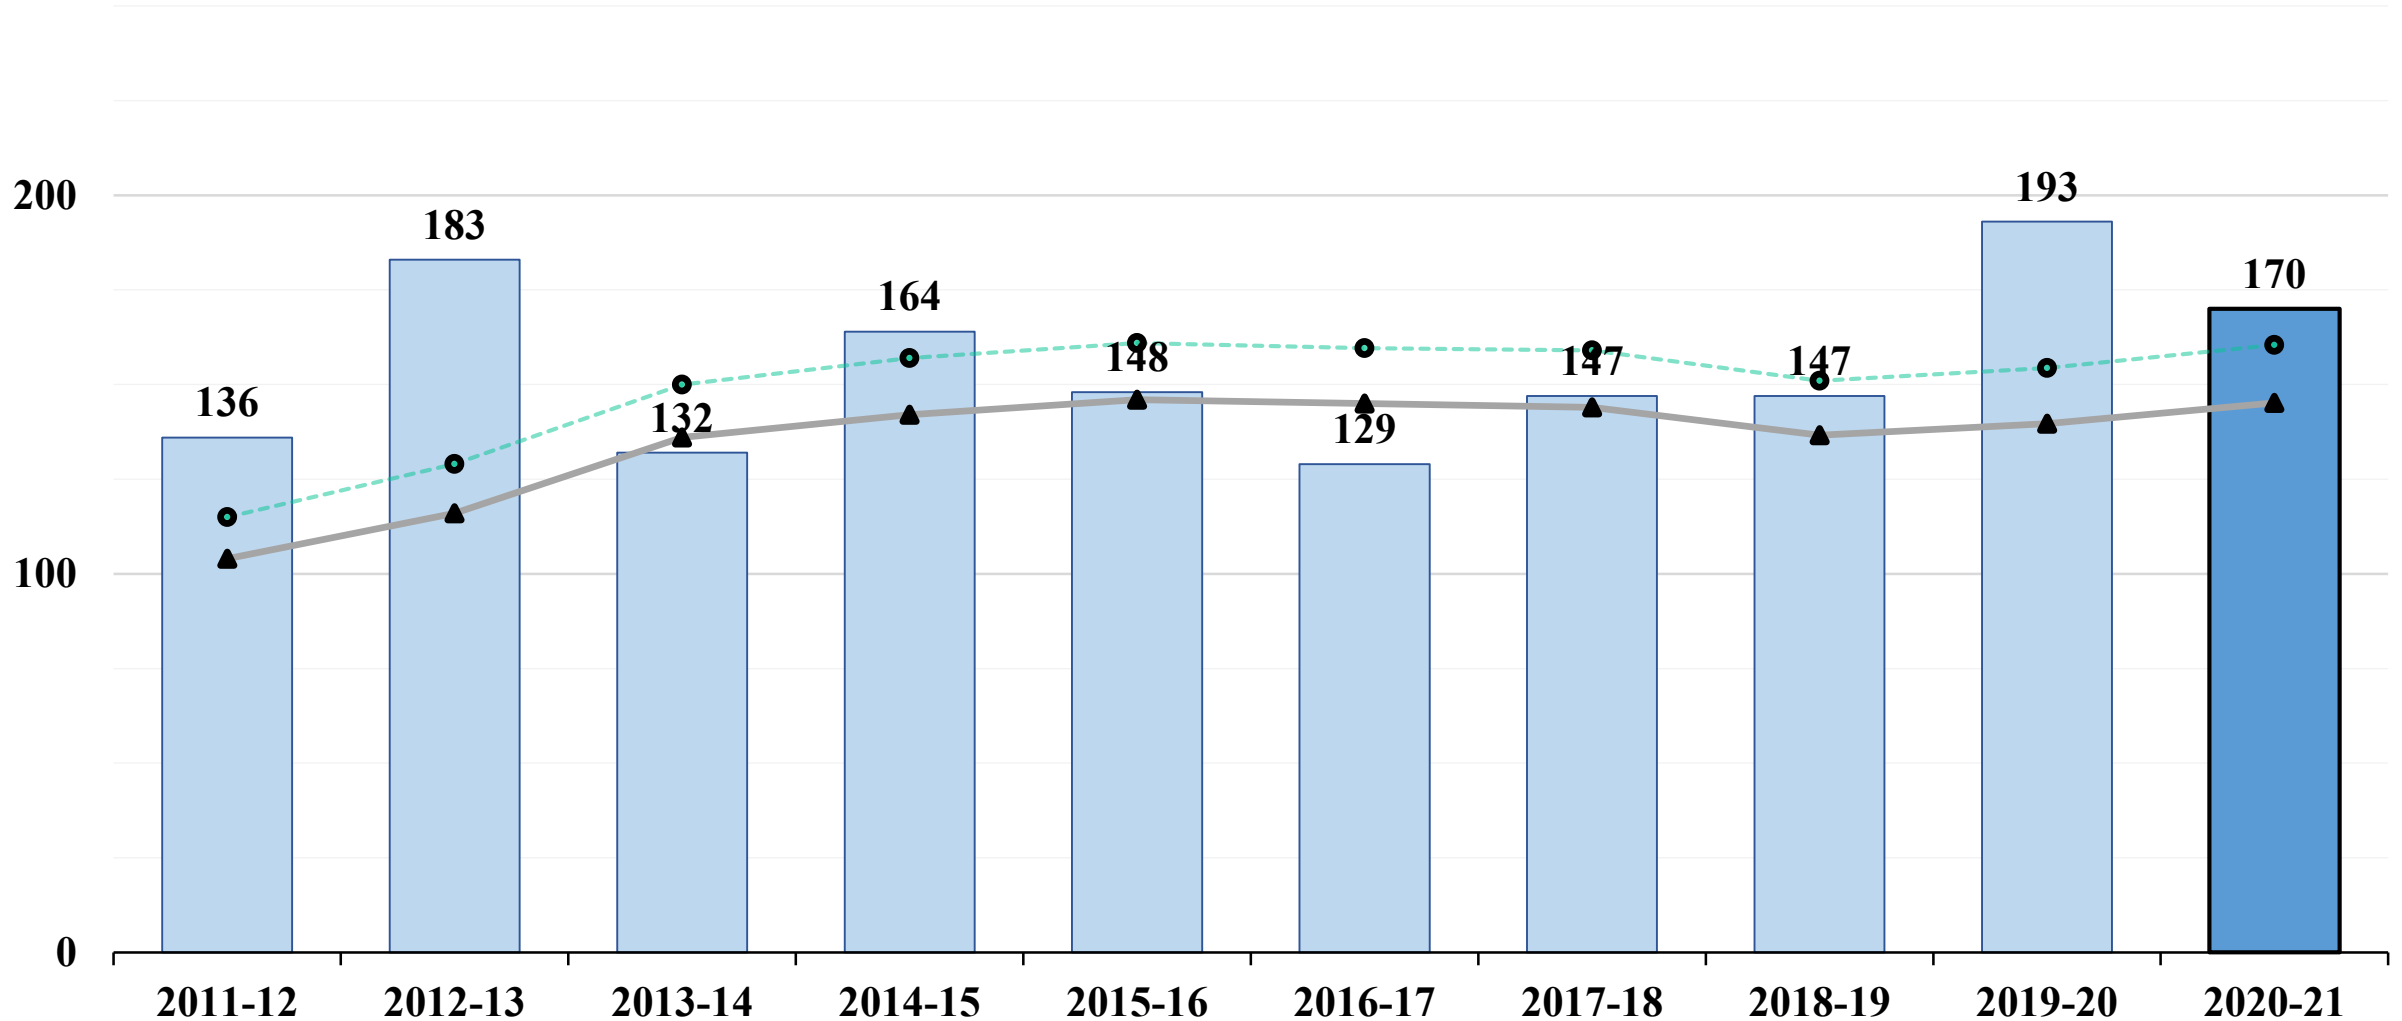

Definitions

Institution-Set Standard: Meet or exceed 95% of five-year rolling average on a given metric.

Stretch Goal: Varies by type of outcome. Meet or exceed 101%, 105%, or 110% above the five-year rolling average on a given metric.

Course Completion Rates

LPC Course Completion Rates

Course Completion Rate Institution-Set Standard (95%) Stretch Goal (101%)

Degree Completion

LPC Associate Degrees Awarded

LPC Degree Completions (Headcount)

LPC Associate Degrees Awarded

Certificate Completion

LPC Certificates Awarded

Note: Excludes CSU GE Breadth and IGETC

LPC Certificate Completions (headcount)

Actual Completions Stretch Goal (105%) Institution-Set Standard (95%)

Note: Excludes CSU GE Breadth and IGETC

LPC Certificate Completions (headcount)

Actual Completions Stretch Goal (105%) Institution-Set Standard (95%)

Note: Excludes CSU GE Breadth, IGETC, and Non-Credit Programs