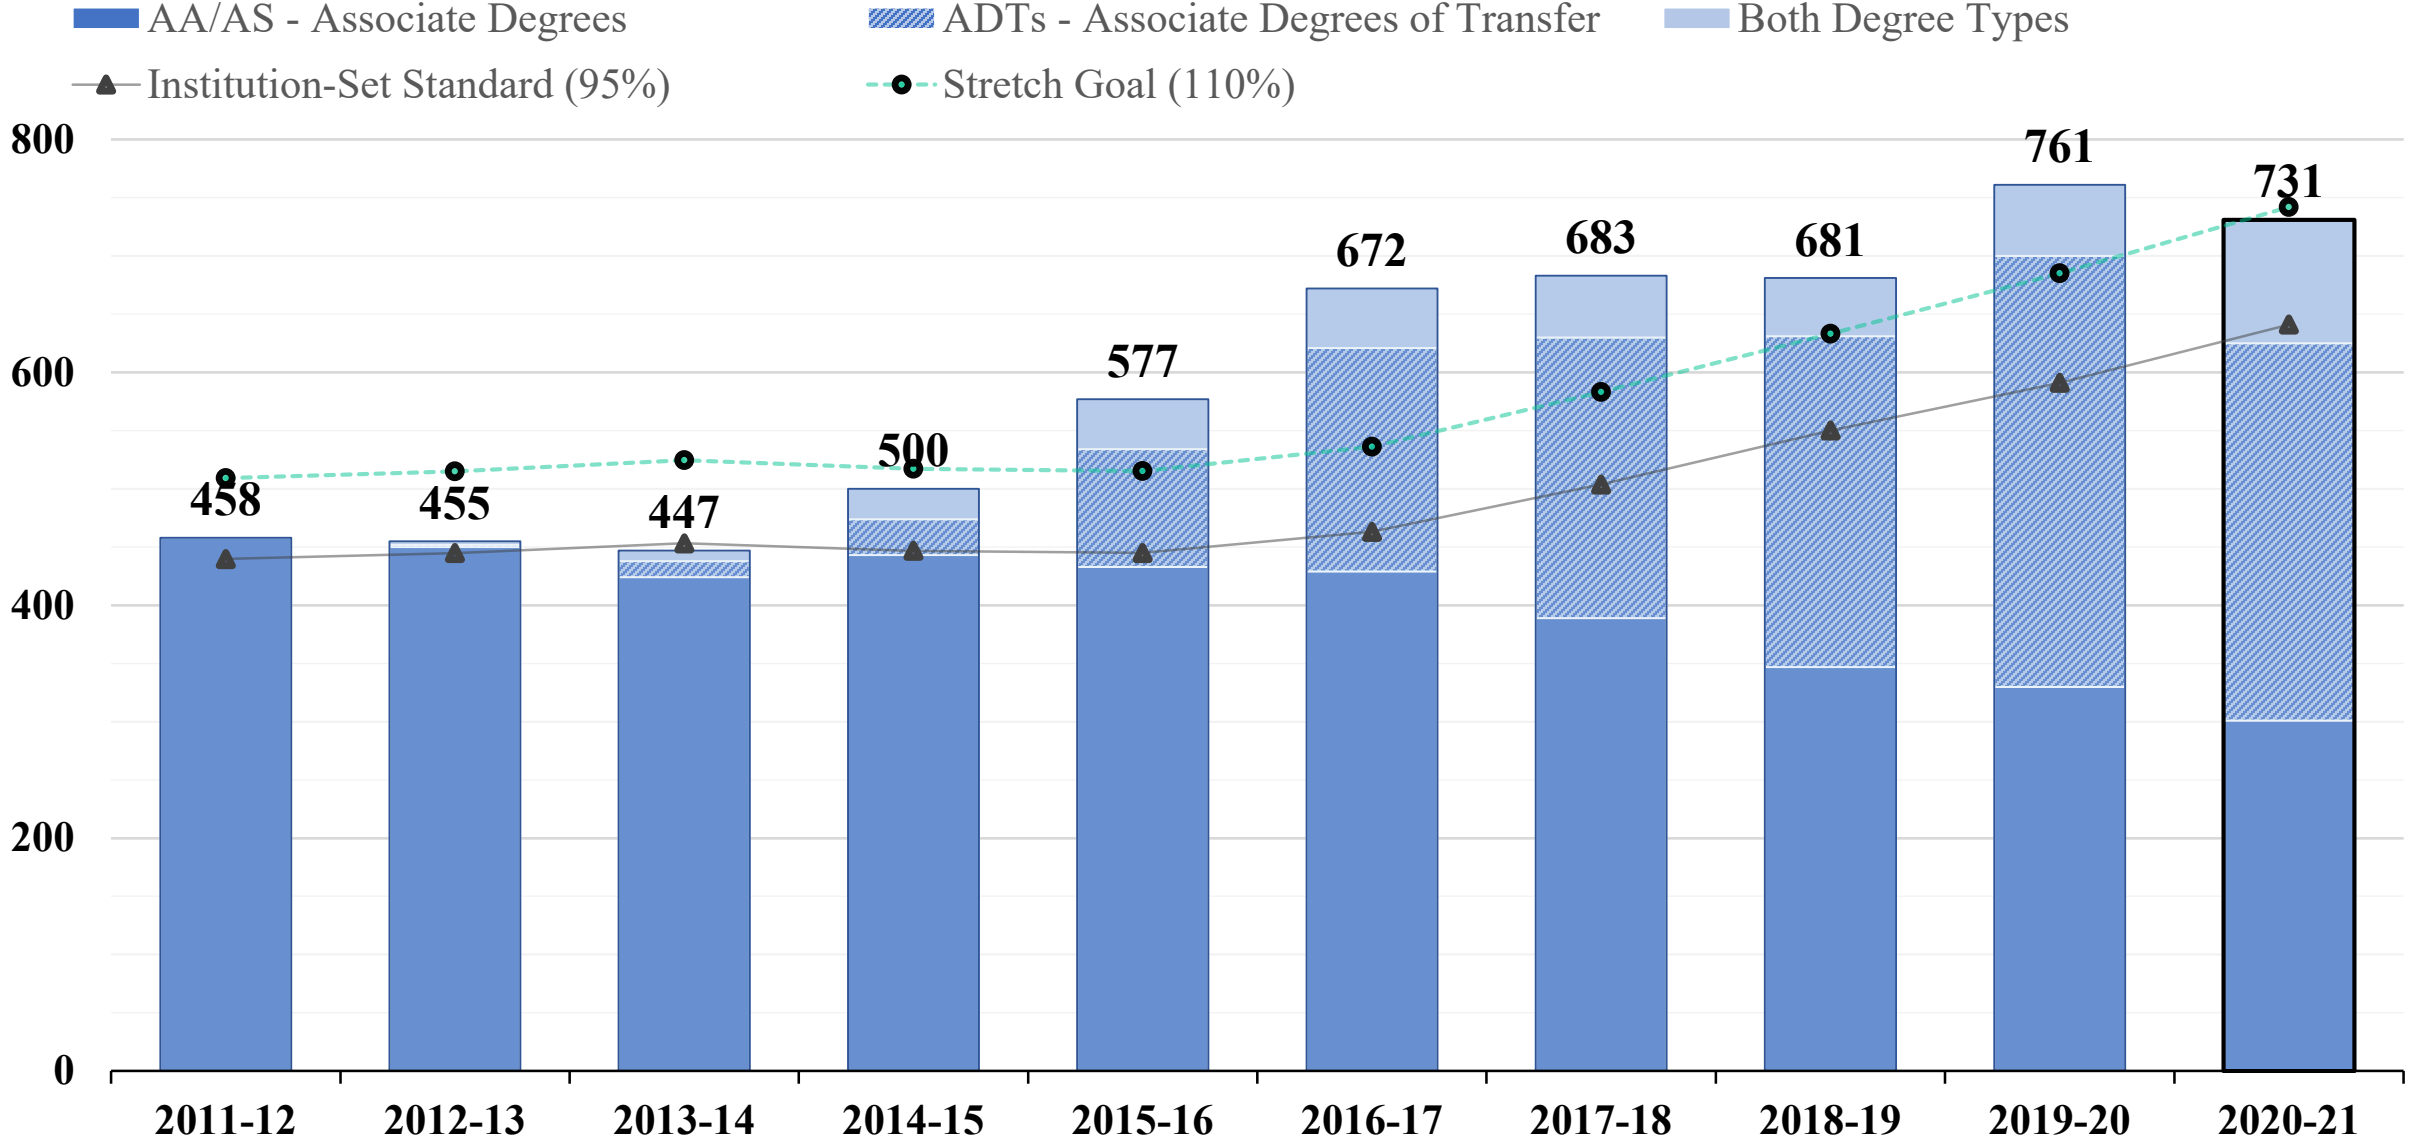

Definitions

Institution-Set Standard: Meet or exceed 95% of five-year rolling average on a given metric.

Stretch Goal: Varies by type of outcome. Meet or exceed 101%, 105%, or 110% above the five-year rolling average on a given metric.

Course Completion Rates

LPC Course Completion Rates

Course Completion Rate Institution-Set Standard (95%) Stretch Goal (101%)

Degree Completion

LPC Associate Degrees Awarded

LPC Degree Completions (Headcount)

LPC Associate Degrees Awarded

Certificate Completion

LPC Certificates Awarded

Note: Excludes CSU GE Breadth and IGETC

LPC Certificate Completions (headcount)

Actual Completions Stretch Goal (105%) Institution-Set Standard (95%)

Note: Excludes CSU GE Breadth and IGETC

LPC Certificate Completions (headcount)

Actual Completions Stretch Goal (105%) Institution-Set Standard (95%)

Note: Excludes CSU GE Breadth, IGETC, and Non-Credit Programs