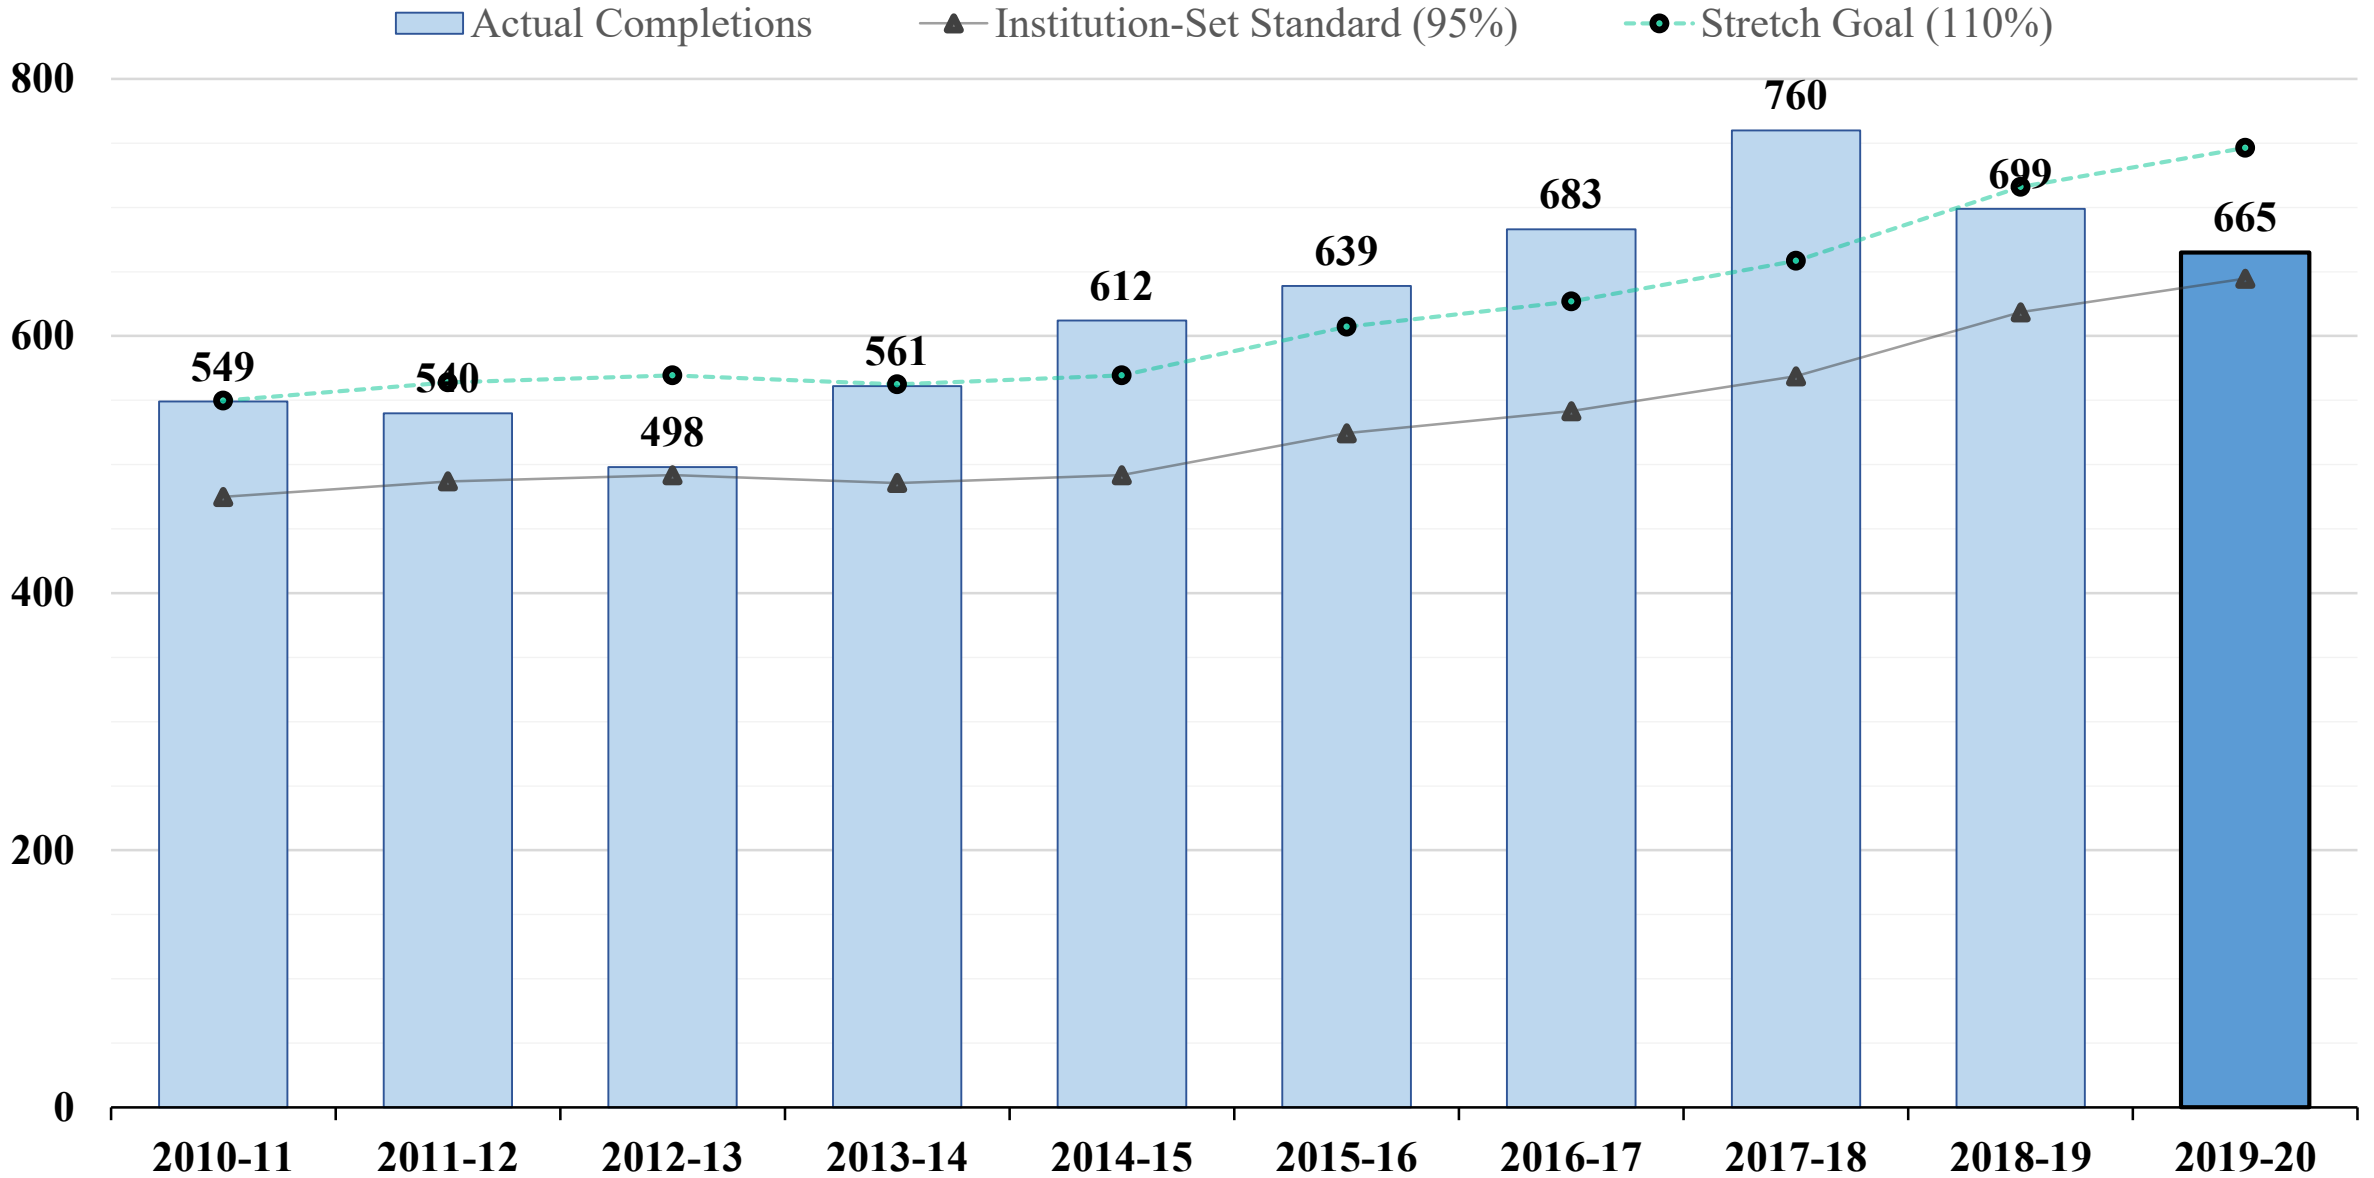

Definitions

Institution-Set Standard: Meet or exceed 95% of five-year rolling average on a given metric.

Stretch Goal: Varies by type of outcome. Meet or exceed 101%, 105%, or 110% above the five-year rolling average on a given metric.

LPC Associate Degrees Awarded

Certificate Completion

LPC Certificates Awarded

Note: Excludes CSU GE Breadth and IGETC

LPC Certificate Completions (headcount)

Actual Completions Stretch Goal (105%) Institution-Set Standard (95%)

Note: Excludes CSU GE Breadth and IGETC

LPC Certificate Completions (headcount)

Actual Completions Stretch Goal (105%) Institution-Set Standard (95%)

Note: Excludes CSU GE Breadth, IGETC, and Non-Credit Programs

Transfer Completion

LPC Transfer Completions (headcount)

Las Positas Transfers to CA Public Universities: Academic Years 2009-10 to 2019-20

Transfers from Las Positas College (LPC) to all California public universities are shown below for the last 10 years. LPC students most frequently transferred to CSU East Bay, San José State, San Francisco State, UC Davis, CSU Sacramento, CSU Stanislaus, and UC Berkeley. Over seventy percent of all LPC transfers to one of these California public universities in 2019-20.