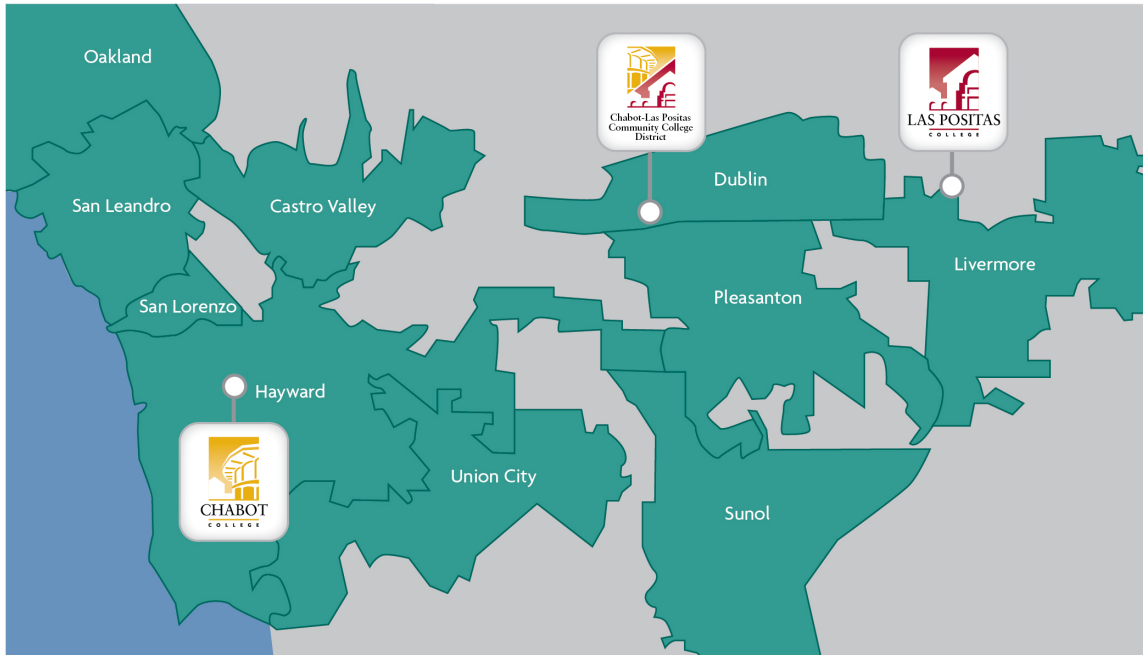

Area Map

navigation

Board of Trustees

[Board of Trustees Home \(/bot/index.php\)](/bot/index.php)

[Current Board Agenda \(/board/index.php\)](/board/index.php)

[Members of the Board \(/bot/boardmembers.php\)](/bot/boardmembers.php)

Board of Trustees Area Map

Chabot-Las Positas Community College District BOARD OF TRUSTEES

L. Reynoso	Area 1 Hayward	T. Sbranti	Area 5 Dublin, Pleasanton and Sunol
L. Granger	Area 2 San Leandro	H. Gin	Area 6 Hayward and San Lorenzo
G. Randolph	Area 3 Union City and South Hayward	E. Maduli	Area 7 Livermore and portions of Pleasanton
M. Heredia	Area 4 Castro Valley and portions of Oakland		

L. Reynoso - AREA 1 Hayward

L. Granger - AREA 2 San Leandro

G. Randolph - AREA 3 Union City and South Hayward

M. Heredia - AREA 4 Castro Valley and portions of Oakland

T. Sbranti - AREA 5 Dublin, Pleasanton and Sunol