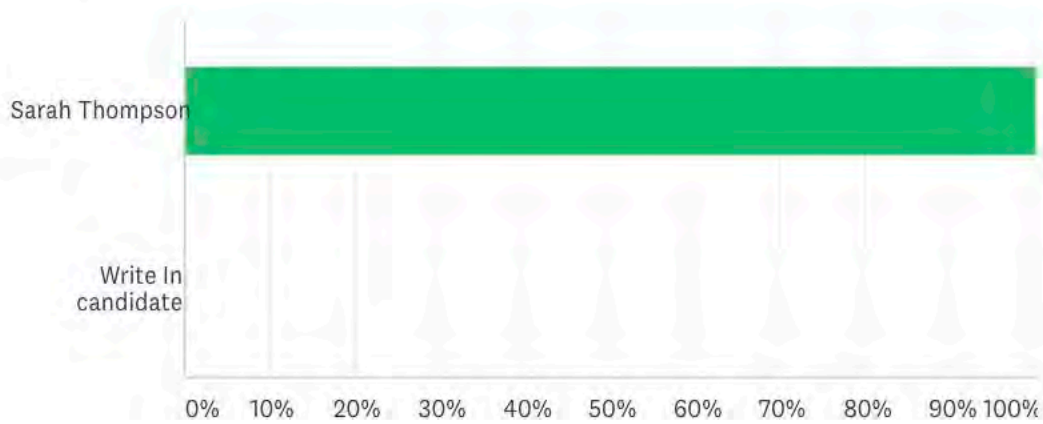

Q1

Customize

Save as ▾

Academic Senate President

Answered: 11 Skipped: 2

ANSWER CHOICES ▾

RESPONSES ▾

▾ Sarah Thompson		100.00%	11
▾ Write In candidate	Responses	0.00%	0
TOTAL			11

Q2

Customize

Save as ▾

Academic Senate Vice President

Answered: 13 Skipped: 0

ANSWER CHOICES ▾

RESPONSES ▾

▾ Elena Cole		100.00%	13
▾ Write In candidate	Responses	0.00%	0
TOTAL			13