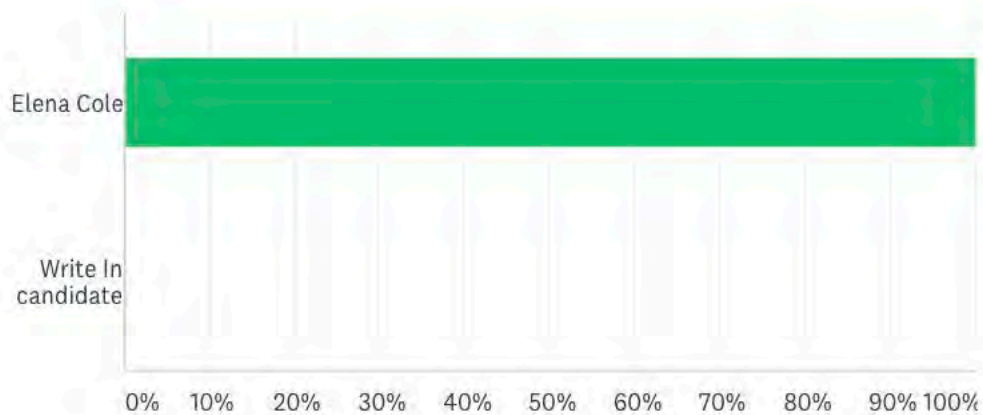

Q2

Customize

Save as ▾

Academic Senate Vice President

Answered: 13 Skipped: 0

ANSWER CHOICES ▾

RESPONSES ▾

▾ Elena Cole		100.00%	13
▾ Write In candidate	Responses	0.00%	0
TOTAL			13

Q3

Academic Senate Secretary

Answered: 9 Skipped: 4

ANSWER CHOICES	RESPONSES	
Bill Komanetsky	100.00%	9
Write In candidate	Responses 0.00%	0
TOTAL		9

Q4

Academic Senate Treasurer

Answered: 11 Skipped: 2

ANSWER CHOICES	RESPONSES	
Ashley Young	100.00%	11
Write in candidate	Responses 0.00%	0
TOTAL		11