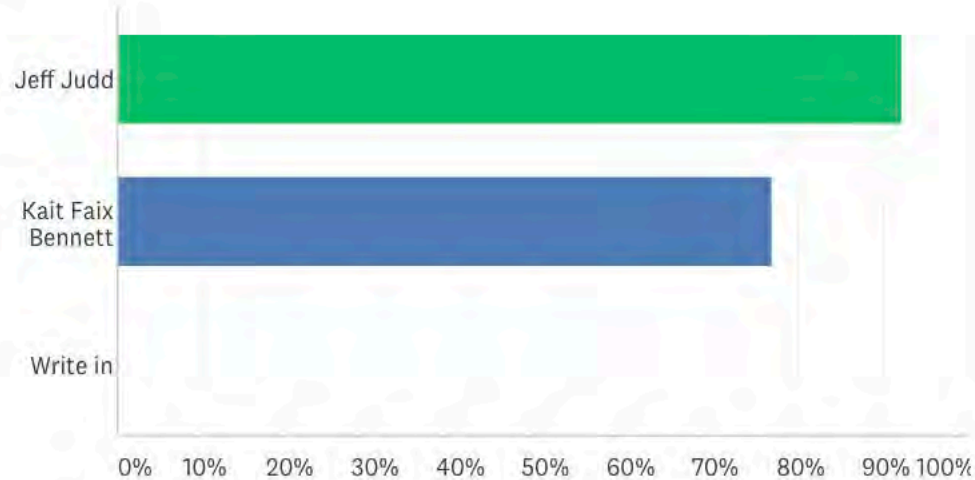

Q3

Academic Senate Secretary

Answered: 9 Skipped: 4

ANSWER CHOICES	RESPONSES	
Bill Komanetsky	100.00%	9
Write In candidate	Responses 0.00%	0
TOTAL		9

Q4

Academic Senate Treasurer

Answered: 11 Skipped: 2

ANSWER CHOICES	RESPONSES	
Ashley Young	100.00%	11
Write in candidate	Responses 0.00%	0
TOTAL		11

Academic Senate Part-time Representatives (choose up to two)

Answered: 13 Skipped: 0

ANSWER CHOICES ▾

RESPONSES ▾

▾ Jeff Judd	92.31%	12
▾ Kait Faix Bennett	76.92%	10
▾ Write in	Responses 0.00%	0

Total Respondents: 13