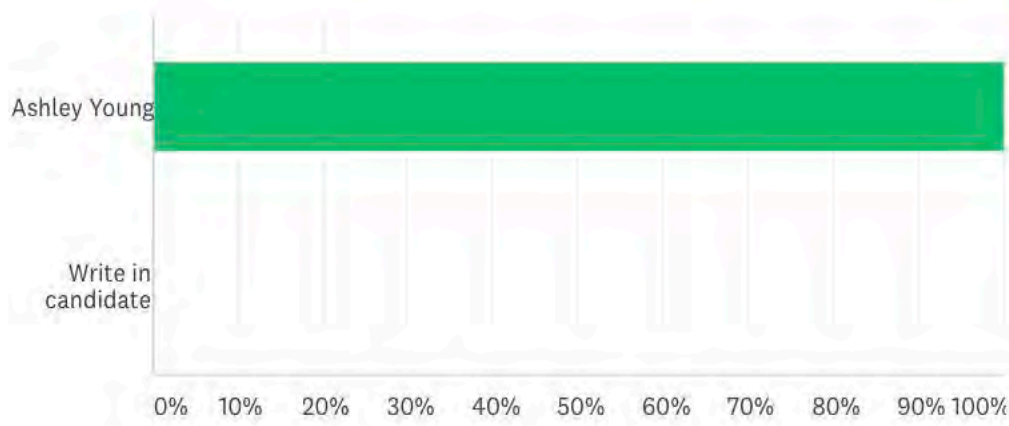

Q2

Customize

Save as ▾

Academic Senate Vice President

Answered: 13 Skipped: 0

ANSWER CHOICES ▾

RESPONSES ▾

▾ Elena Cole		100.00%	13
▾ Write In candidate	Responses	0.00%	0
TOTAL			13

Q3

Academic Senate Secretary

Answered: 9 Skipped: 4

ANSWER CHOICES	RESPONSES	
Bill Komanetsky	100.00%	9
Write In candidate	Responses 0.00%	0
TOTAL		9

Q4

Academic Senate Treasurer

Answered: 11 Skipped: 2

ANSWER CHOICES	RESPONSES	
Ashley Young	100.00%	11
Write in candidate	Responses 0.00%	0
TOTAL		11

Academic Senate Part-time Representatives (choose up to two)

Answered: 13 Skipped: 0

ANSWER CHOICES ▾

RESPONSES ▾

▾ Jeff Judd	92.31%	12
▾ Kait Faix Bennett	76.92%	10
▾ Write in	Responses 0.00%	0

Total Respondents: 13