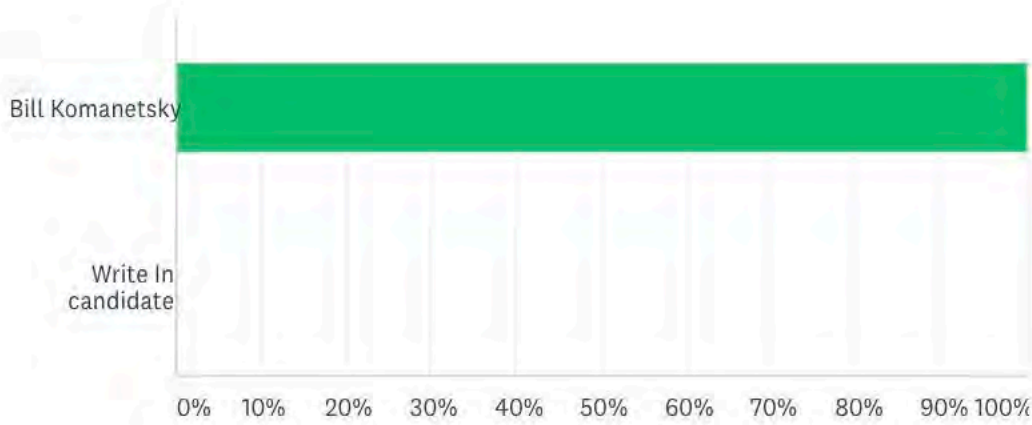

Q2

Customize

Save as ▾

Academic Senate Vice President

Answered: 13 Skipped: 0

ANSWER CHOICES ▾

RESPONSES ▾

▾ Elena Cole		100.00%	13
▾ Write In candidate	Responses	0.00%	0
TOTAL			13

Q3

Academic Senate Secretary

Answered: 9 Skipped: 4

ANSWER CHOICES	RESPONSES	
Bill Komanetsky	100.00%	9
Write In candidate	Responses 0.00%	0
TOTAL		9

Q4

Academic Senate Treasurer

Answered: 11 Skipped: 2

ANSWER CHOICES	RESPONSES	
Ashley Young	100.00%	11
Write in candidate	Responses 0.00%	0
TOTAL		11