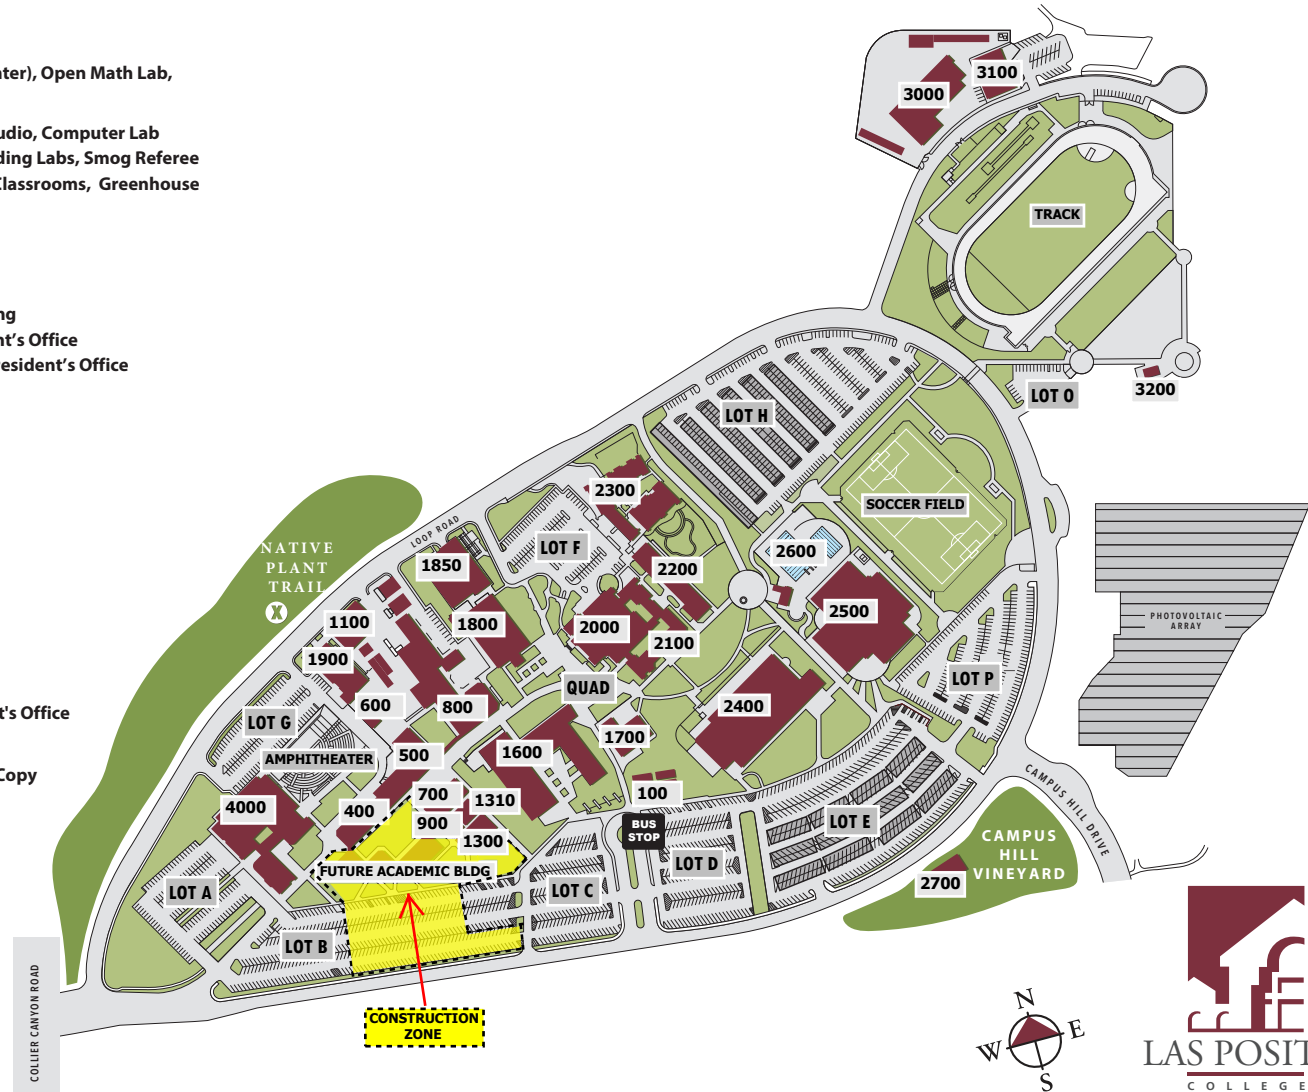

LAS POSITAS COLLEGE CAMPUS MAP

3000 Campus Hill Drive, Livermore, CA 94551 • www.laspositascollege.edu

KEY TO BUILDINGS

- 100 Classrooms
- 400 English Classrooms & Lab
- 500 Fine Arts
- 600 Classrooms, ILC (Integrated Learning Center), Open Math Lab, Service Technology Training
- 700 Visual Communications, Photography Studio, Computer Lab
- 800 Lecture Hall, Computer Labs, Auto & Welding Labs, Smog Referee Center, Horticulture Viticulture, Garden Classrooms, Greenhouse
- 900 Classroom
- 1100 Central Utility Plant
- 1300 Bookstore
- 1310 Veterans Resource Center
- 1600 Student Services & Administration Building
 - 1690 Academic Services, Vice President's Office
 - 1689 Administrative Services, Vice President's Office
 - 1670 Admissions & Records
 - 1642 Assessment Center
 - 1620 Cafeteria
 - 1604 Career/Transfer Center
 - 1663 Community Education
 - 1616 Counseling Center
- 1615 DSPS High Tech Center
- 1668 EOPS, CARE, CalWORKs
 - 1650 Financial Aid
 - 1658 International Student Program
 - 1672 Online Service Center
 - 1680 President's Office
 - 1643 Student Government
 - 1649 Student Services, Vice President's Office
 - 1643 Welcome Center
- 1700 Campus Safety, Student Health Center, Copy Center, Mail Room
- 1800 Science Technology Center 1
- 1850 Science Technology Center 2
- 1900 Information Technology Services (ITS)
- 2000 Library (Learning Resource Center)
- 2100 Faculty Offices
- 2200 Classrooms
- 2300 Child Development Center
- 2400 Multi-Disciplinary Education Building
 - 2401 Tutorial Center
 - 2420 Lecture Hall
- 2500 Physical Education Complex (Gym)
- 2600 Aquatic Center
- 2700 Campus Hill Vineyard
- 3000 Maintenance & Operations Building
- 3100 Maintenance & Operations Building
- 3200 Field House
- 4000 Mertes Center for the Arts
 - 4119 Main Theater
 - 4128 Black Box Theater

9/27/17