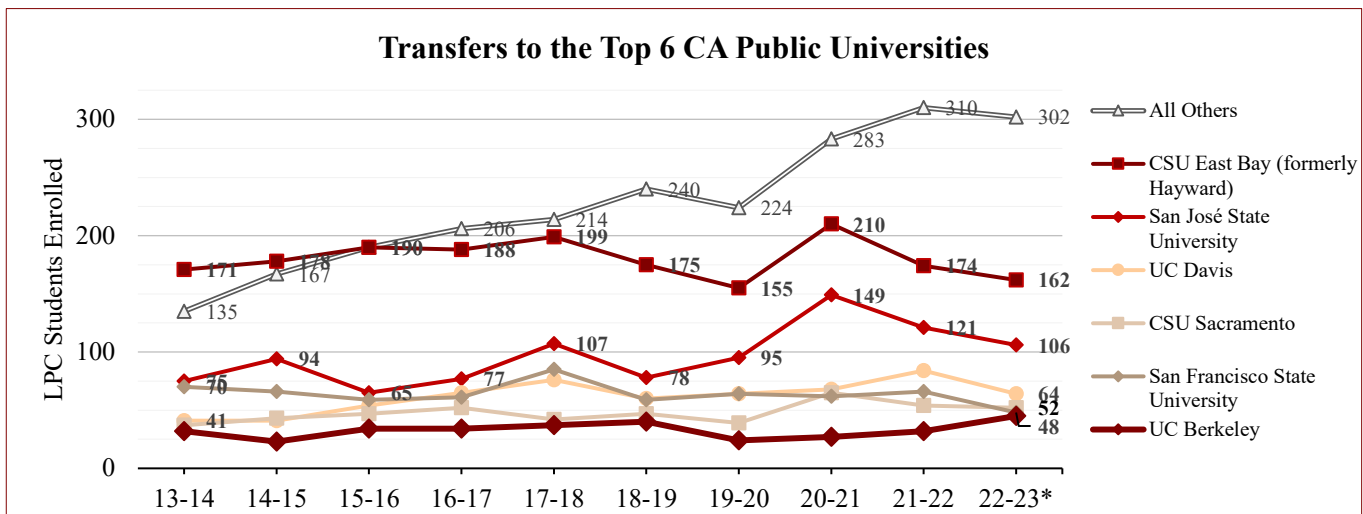

Las Positas Transfers to CA Public Universities: Academic Years 2013-14 to 2022-23*

Transfers from Las Positas College (LPC) to all California public universities are shown below for the last 10 years. LPC students most frequently transferred to CSU East Bay, San José State, UC Davis, CSU Sacramento, San Francisco State, and UC Berkeley. In 2022-23, over sixty percent of all LPC transfers went to one of these six California public universities.